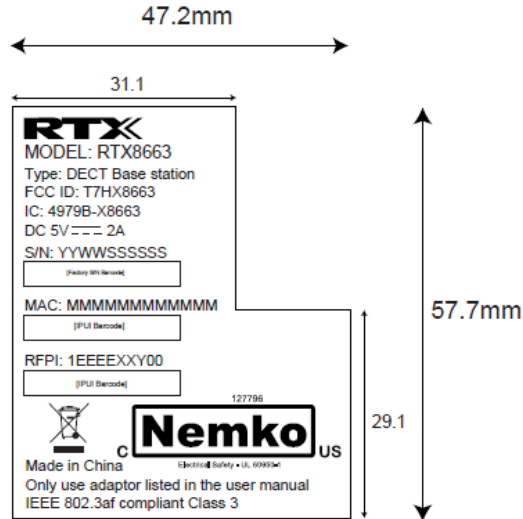

EXHIBIT A - FCC ID LABELING AND LOCATION

FCC ID Label

FCC ID Label Location

The label shown shall be permanently affixed at a conspicuous location on the device and be readily visible to the user at the time purchase (Labeling requirements per 2.925)