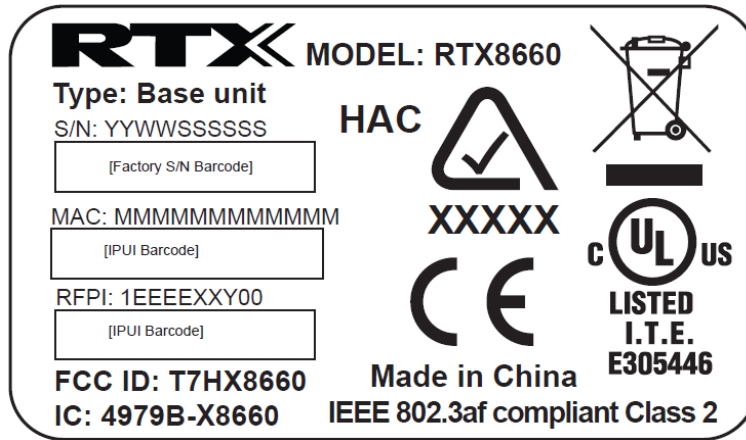

EXHIBIT A - FCC ID LABEL AND LOCATION

FCC ID Label

FCC ID Label Location Information

The label shown shall be permanently affixed at a conspicuous location on the device and be readily visible to the user at the time purchase (Labeling requirements per 2.925)