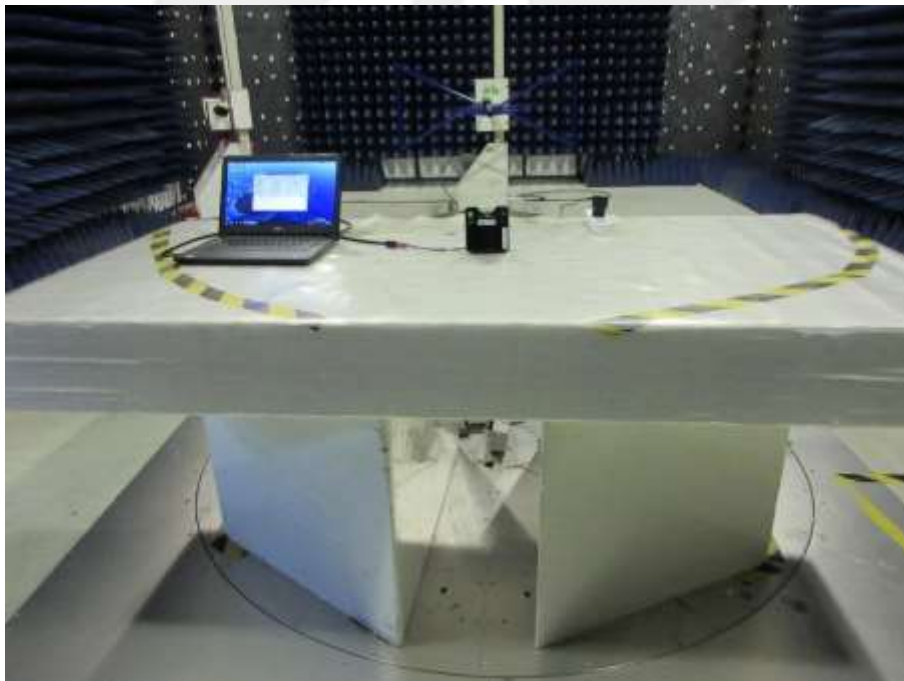

PUB Setup Photo

Model: RTX7451

Conducted Emission

Radiated Spurious Emission (Below 1GHz)

Radiated Spurious Emission (Above 1GHz)