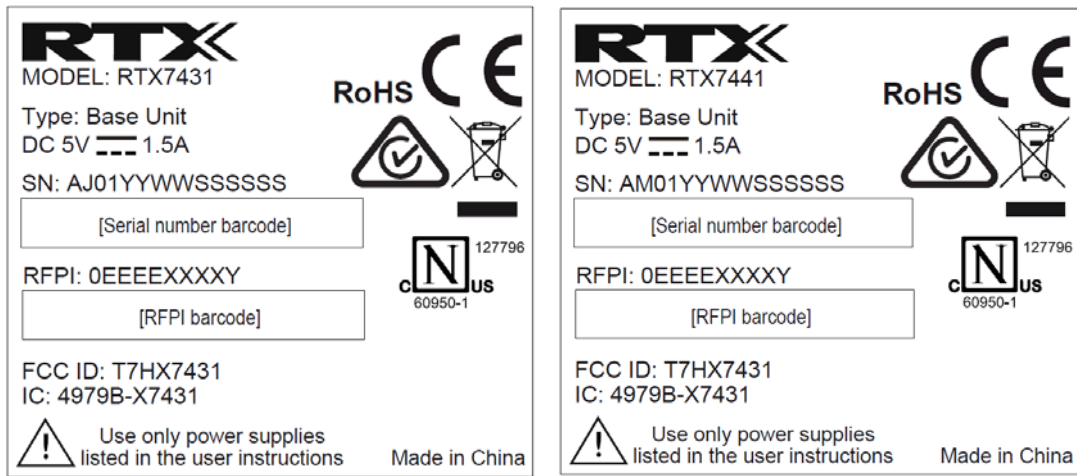

EXHIBIT A - FCC ID LABEL AND LOCATION

FCC ID Label

FCC ID Label Location Information

The label shown shall be permanently affixed at a conspicuous location on the device and be readily visible to the user at the time purchase (Labeling requirements per 2.925)