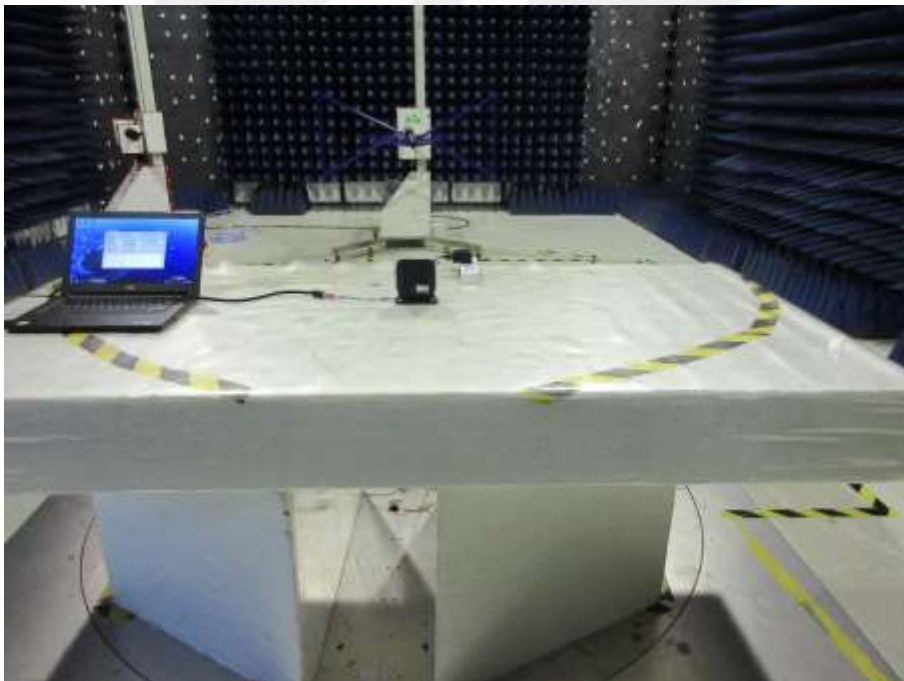

PUB Setup Photo

Model: Rove R8

Conducted Emission

Radiated Spurious Emission (Below 1GHz)

Radiated Spurious Emission (Above 1GHz)