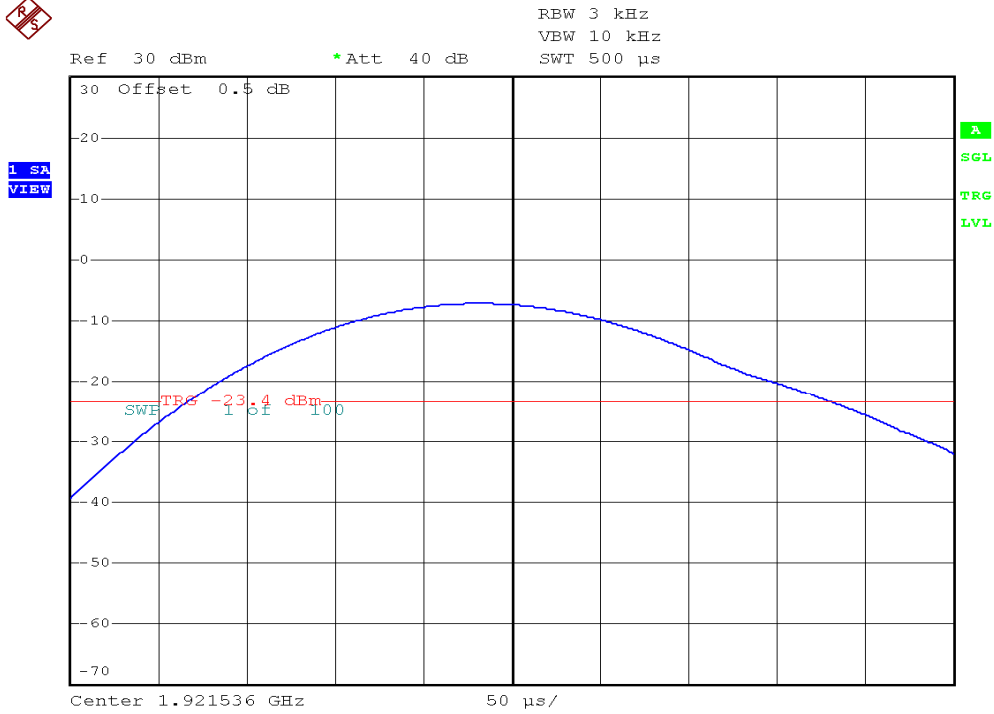

INTERTEK TESTING SERVICES

Power Spectral Density Plots

Base unit, Lowest channel, Traffic carrier

Base unit, Highest channel, Traffic carrier

INTERTEK TESTING SERVICES

Power Spectral Density Plots

Base unit, Lowest channel, Dummy carrier

Base unit, Highest channel, Dummy carrier