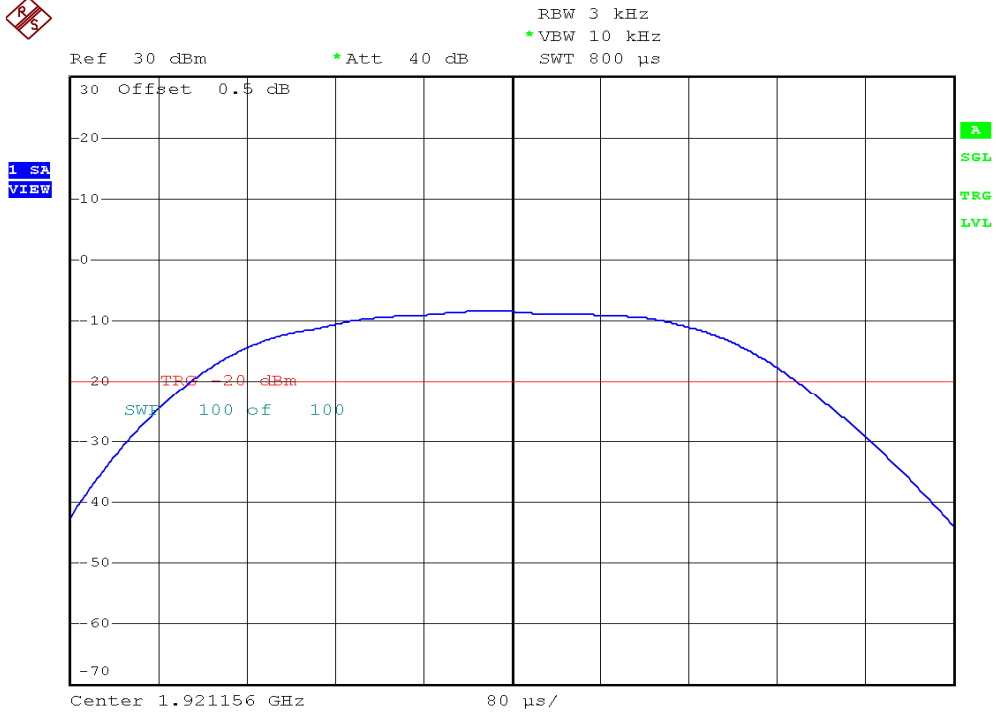

INTERTEK TESTING SERVICES

Power Spectral Density Plots

Base unit, Lowest channel, Traffic carrier

Base unit, Highest channel, Traffic carrier

INTERTEK TESTING SERVICES

Power Spectral Density Plots

Base unit, Lowest channel, Dummy carrier

Base unit, Highest channel, Dummy carrier