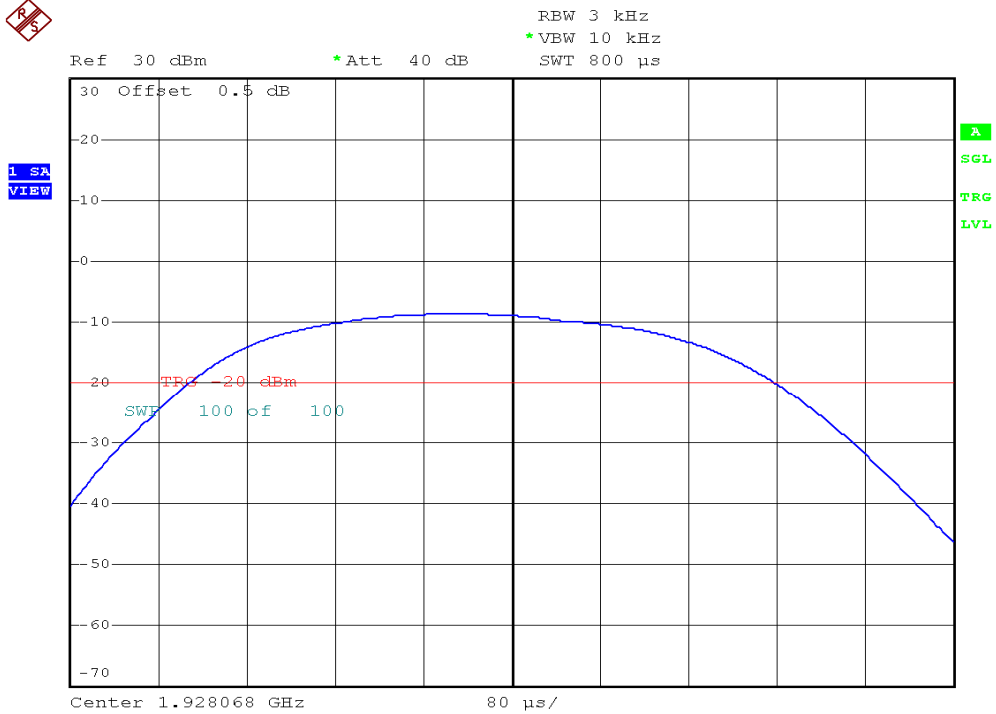

INTERTEK TESTING SERVICES

Power Spectral Density Plots

Base unit, Lowest channel, Traffic carrier

Base unit, Highest channel, Traffic carrier

INTERTEK TESTING SERVICES

Power Spectral Density Plots

Base unit, Lowest channel, Dummy carrier

Base unit, Highest channel, Dummy carrier