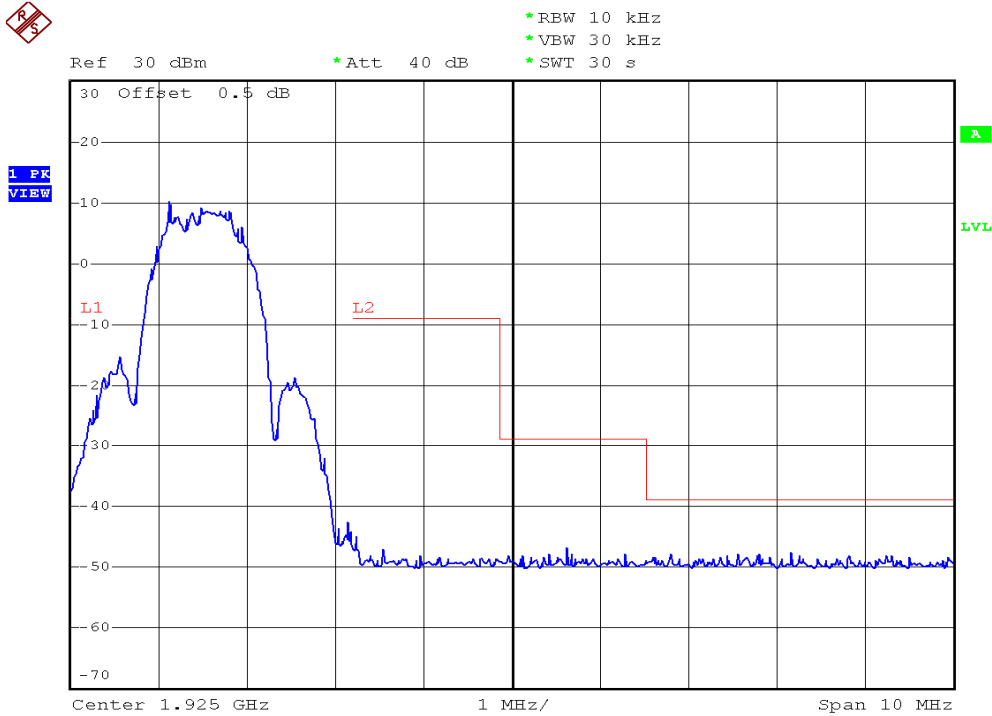

INTERTEK TESTING SERVICES

Unwanted Emission Inside The Sub-Band Plots

Base unit, Lowest channel, Traffic carrier

Base unit, Highest channel, Traffic carrier

INTERTEK TESTING SERVICES

Unwanted Emission Inside The Sub-Band Plots

Base unit, Lowest channel, Dummy carrier

Base unit, Highest channel, Dummy carrier