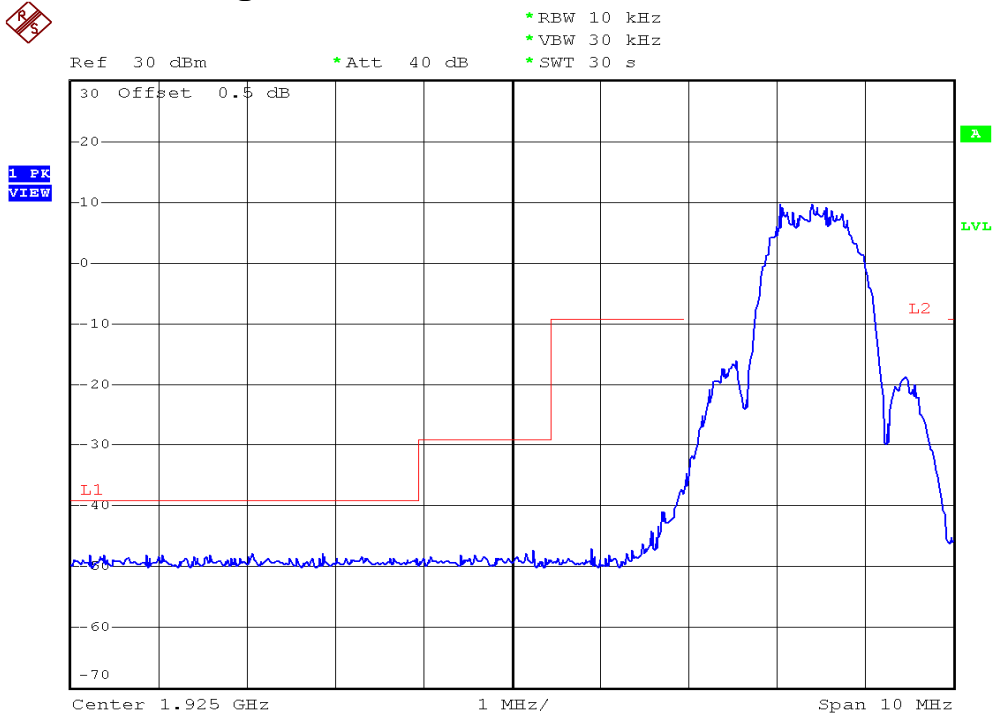

INTERTEK TESTING SERVICES

Unwanted Emission Inside The Sub-Band Plots

Base unit, Lowest channel, Traffic carrier

Base unit, Highest channel, Traffic carrier

INTERTEK TESTING SERVICES

Unwanted Emission Inside The Sub-Band Plots

Base unit, Lowest channel, Dummy carrier

Base unit, Highest channel, Dummy carrier