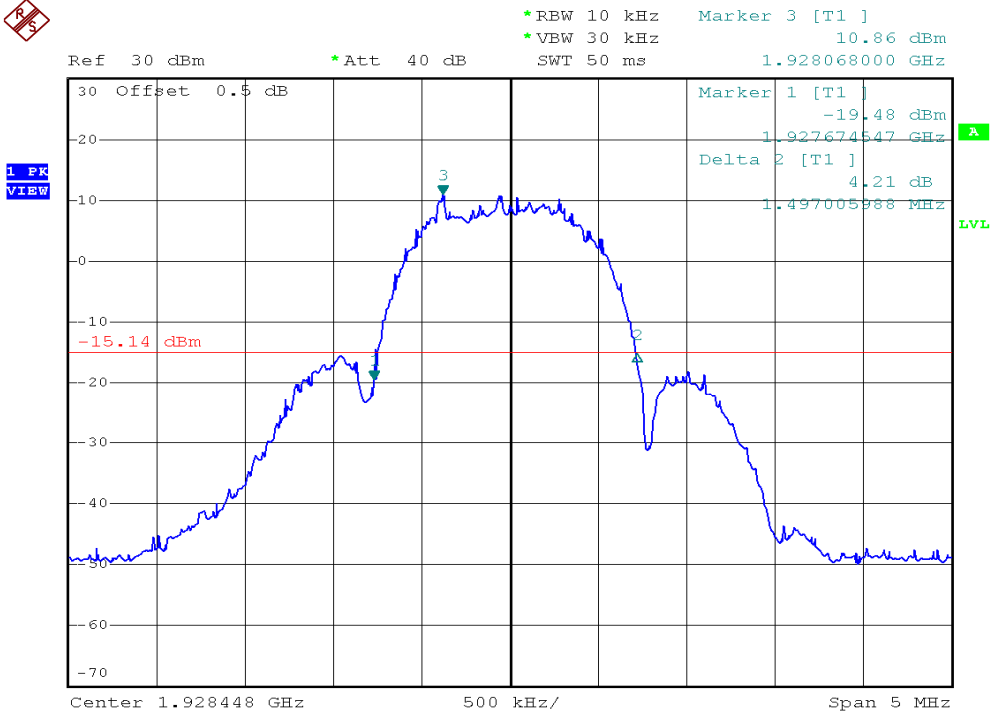

Base unit, Highest channel, Traffic carrier