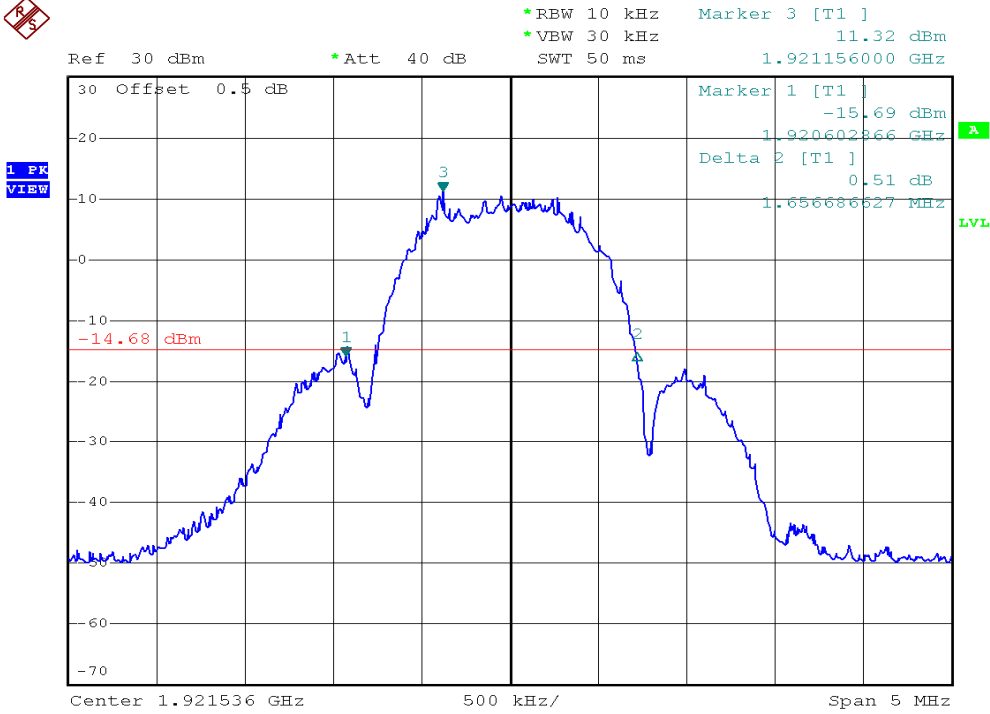

## 26dB Emission Bandwidth Plots

### Base unit, Lowest channel, Traffic carrier