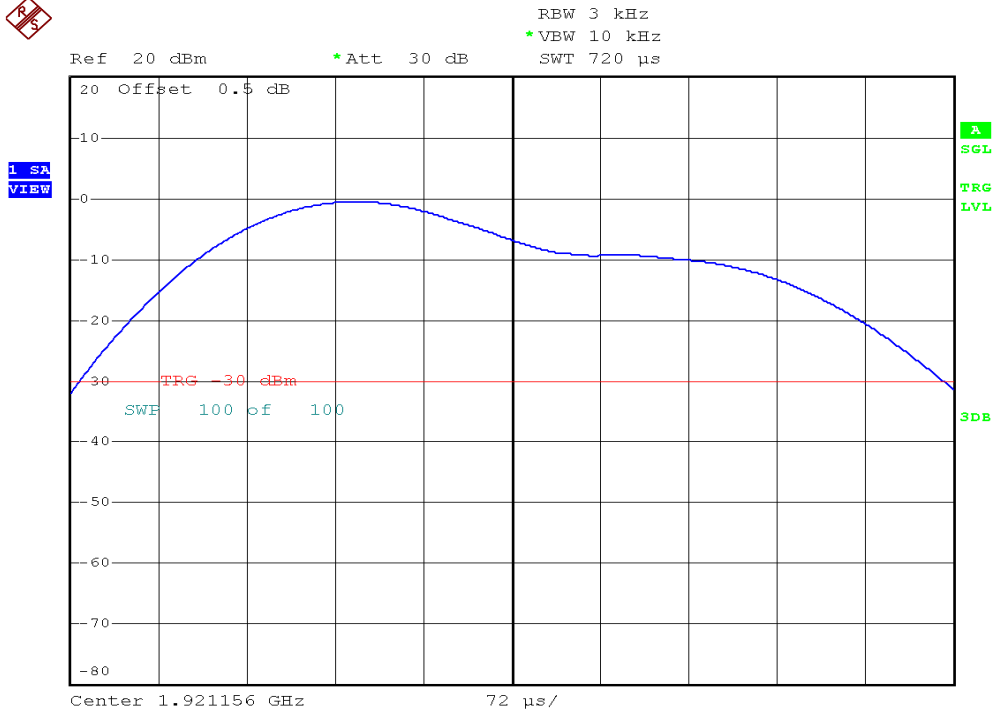

INTERTEK TESTING SERVICES

Power Spectral Density Plots

Extension unit, Lowest channel, Traffic carrier

Extension unit, Highest channel, Traffic carrier