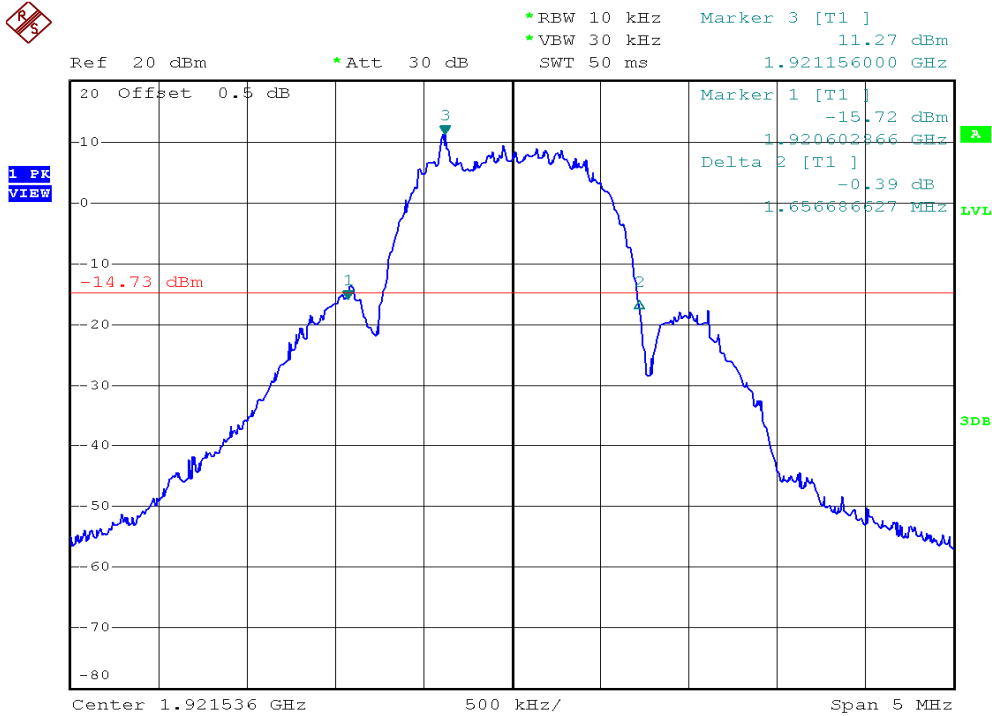

## 26dB Emission Bandwidth Plots

### Extension unit, Lowest channel, Traffic carrier

### Extension unit, Highest channel, Traffic carrier