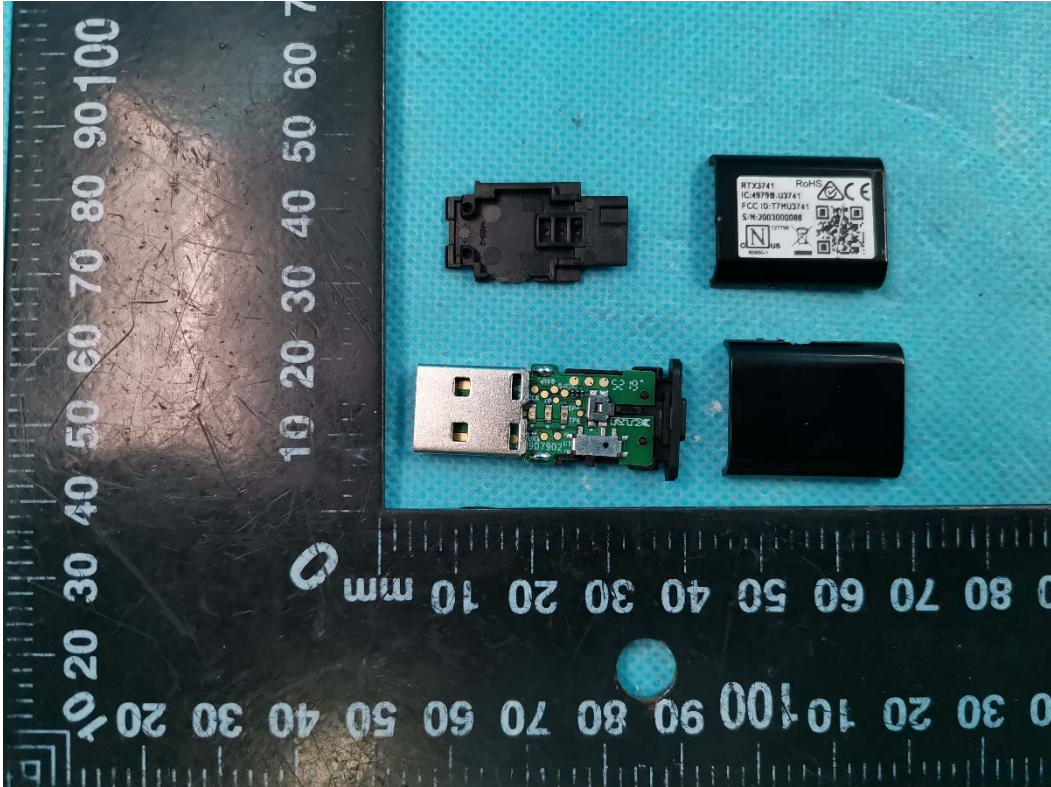

**APPENDIX-PHOTOGRAPHS OF EUT CONSTRUCTIONAL DETAILS**  
**FCC ID: T7HU3741**  
**IC: 4979B-U3741**  
**Model: RTX3741**

Photo 1

Photo 2

Photo 3

Photo 4

Model: RTX3742

Photo 5

Photo 6