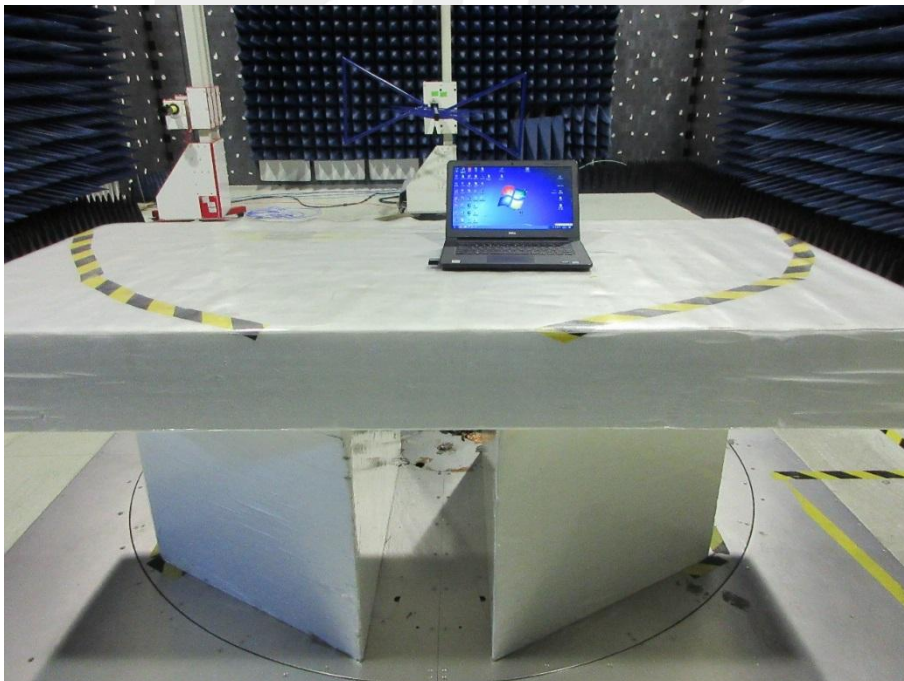

PUT Setup Photo

Model: RTX3741

Conducted Emission

Radiated Spurious Emission (Below 1GHz)

Radiated Spurious Emission (Above 1GHz)