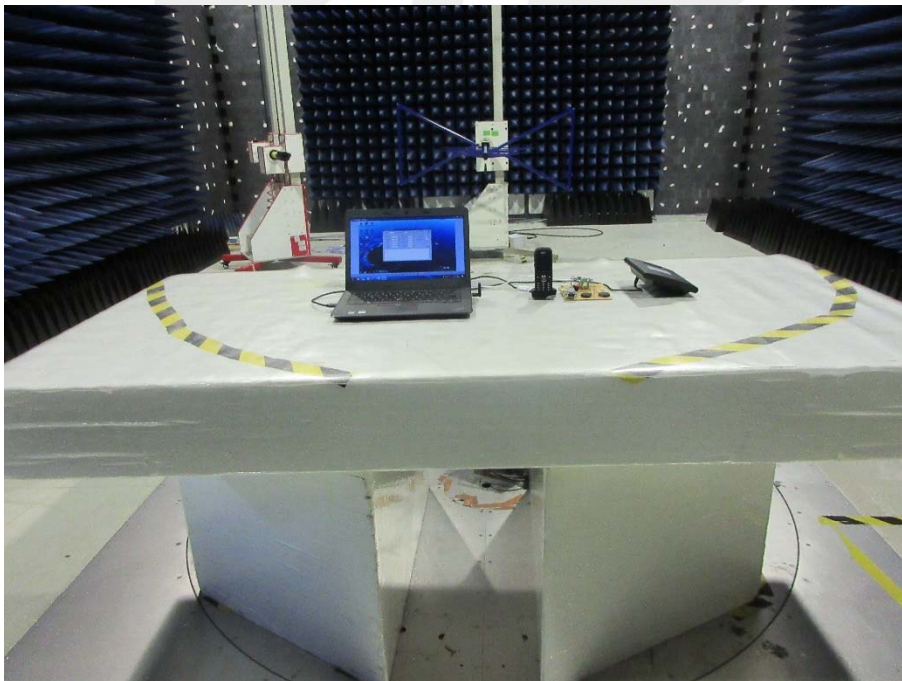

PUB Setup Photo

Model: RTX3740

Conducted Emission

Radiated Spurious Emission (Below 1GHz)

Radiated Spurious Emission (Above 1GHz)