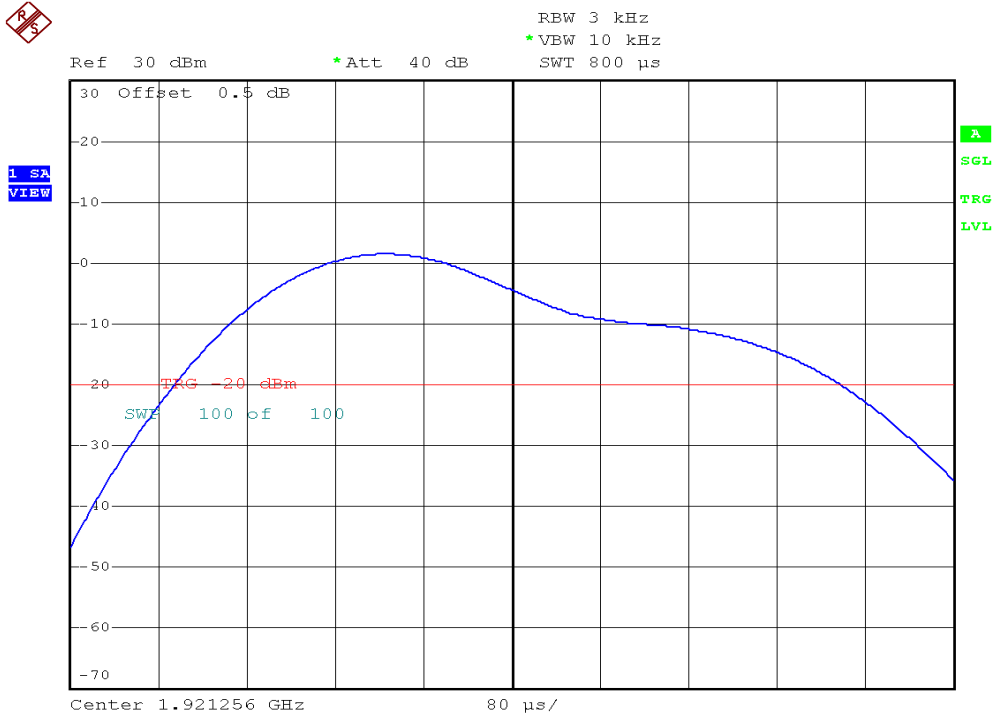

INTERTEK TESTING SERVICES

Power Spectral Density Plots

Plot 3A

Plot 3B