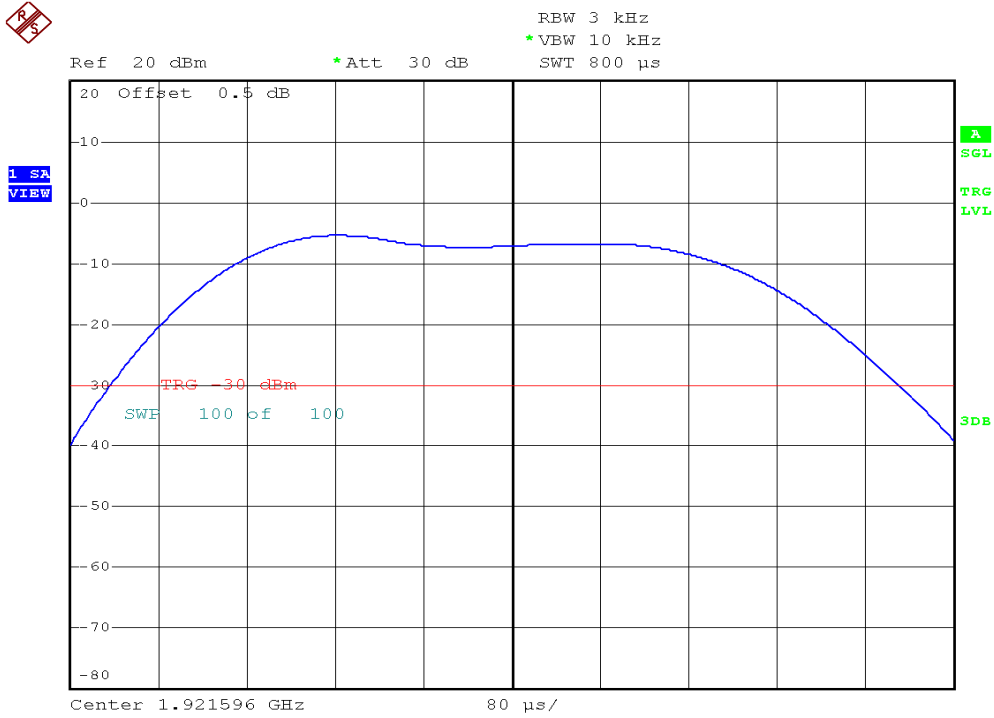

INTERTEK TESTING SERVICES

Power Spectral Density Plots

Plot 3A

Plot 3B