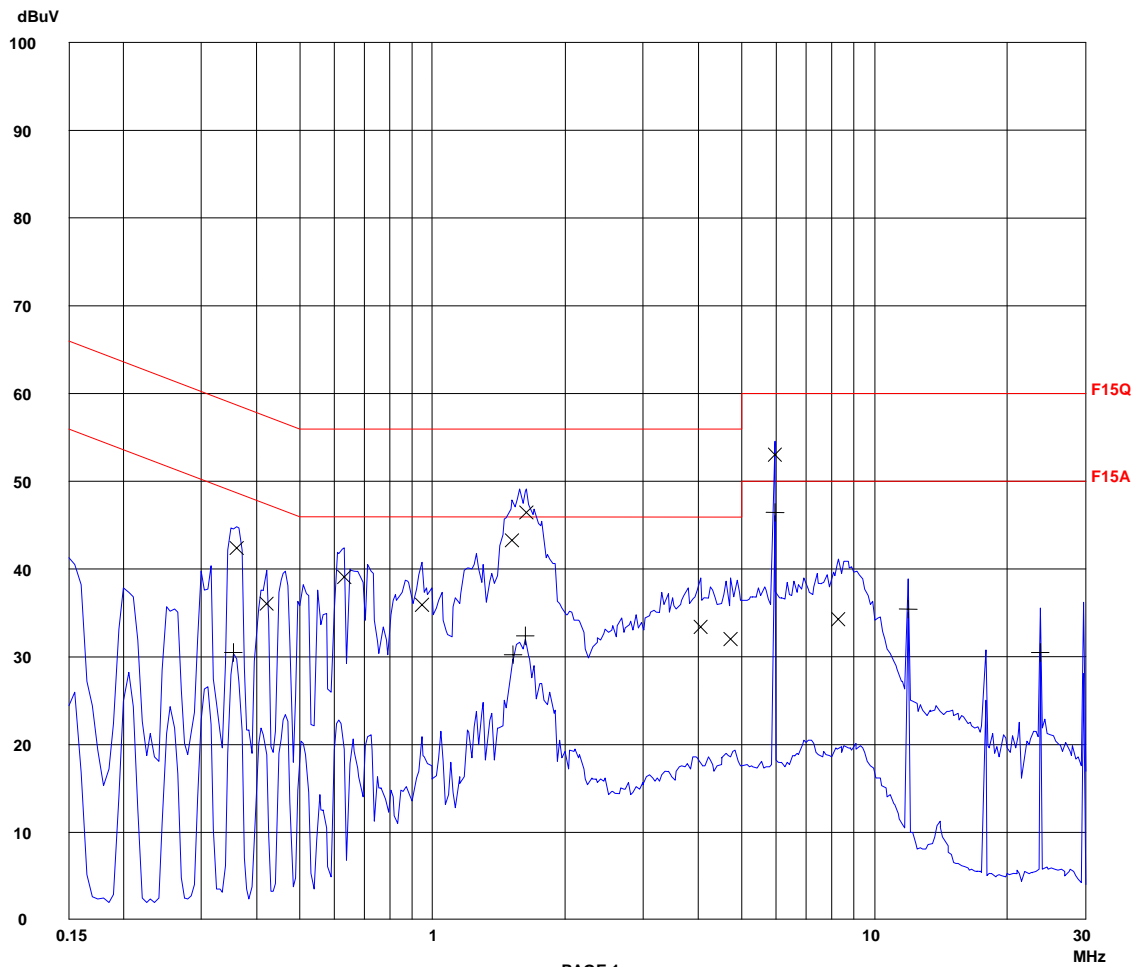

Final Measurement: x QP / + AV
Meas Time: 1 s
Subranges: 16
Acc Margin: 20dB

Transducer No.	Start	Stop	Name
2	1 9k	30M	EW0700
3	9k	30M	EW2454
12	9k	30M	EW0090

Report No.: HK08070361-1
Bluetooth Tx Mode
AC Mains "L"

Frequency	AV Level	AV Limit	Delta
MHz	dBuV	dBuV	dB
0.20500	36.2	53.4	-17.2
0.25500	33.1	51.6	-18.5
0.35500	40.7	48.8	-8.1
0.50500	29.1	46.0	-16.9
0.61500	28.7	46.0	-17.3
1.04500	27.5	46.0	-18.5
1.29500	26.3	46.0	-19.7
1.54500	26.5	46.0	-19.5
5.94500	47.0	50.0	-3.0
11.89500	38.2	50.0	-11.8
23.78500	31.4	50.0	-18.6

* limit exceeded

Report No.: HK08070361-1
Bluetooth Tx Mode
AC Mains "N"

Scan Settings (1 Range)

Frequencies			Receiver Settings					
Start	Stop	Step	IF BW	Detector	M-Time	Atten	Preamp	OpRge
150k	30M	5k	10k	PK+AV	10ms	AUTO	LN OFF	60dB

Final Measurement: x QP / + AV
Meas Time: 1 s
Subranges: 16
Acc Margin: 20dB

Transducer No.	Start	Stop	Name
2	1 9k	30M	EW0700
3	9k	30M	EW2454
12	9k	30M	EW0090

Report No.: HK08070361-1
Bluetooth Tx Mode
AC Mains "N"