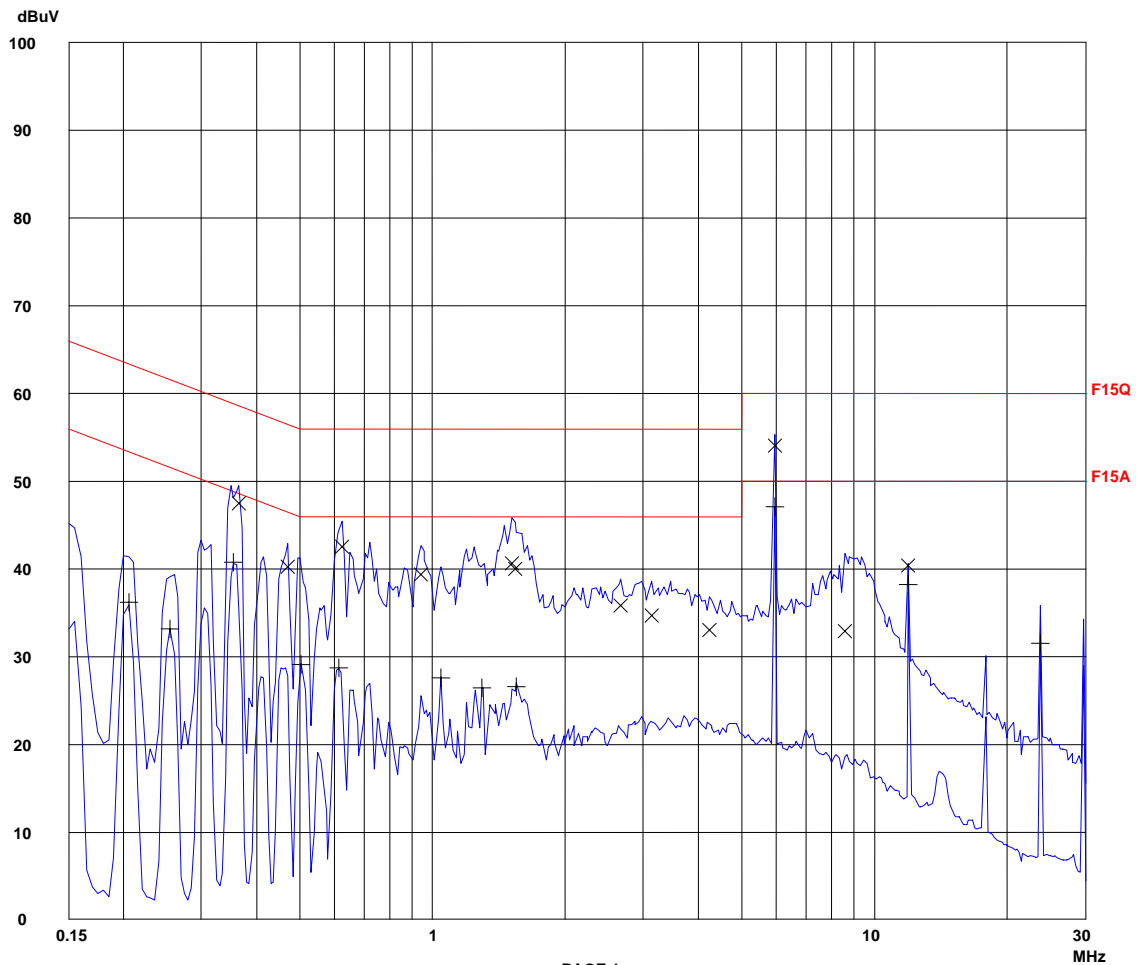

Report No.: HK08070361-1
Bluetooth Tx Mode
AC Mains "L"

Scan Settings (1 Range)

Frequencies			Receiver Settings					
Start	Stop	Step	IF BW	Detector	M-Time	Atten	Preamp	OpRge
150k	30M	5k	10k	PK+AV	10ms	AUTO	LN OFF	60dB

Final Measurement: x QP / + AV
Meas Time: 1 s
Subranges: 16
Acc Margin: 20dB

Transducer No.	Start	Stop	Name
2	1 9k	30M	EW0700
3	9k	30M	EW2454
12	9k	30M	EW0090

Report No.: HK08070361-1
Bluetooth Tx Mode
AC Mains "L"

Scan Settings (1 Range)

|----- Frequencies -----||----- Receiver Settings -----|
Start Stop Step IF BW Detector M-Time Atten Preamp OpRge
150k 30M 5k 10k PK+AV 10ms AUTO LN OFF 60dB

Final Measurement Results:

Final Measurement: x QP / + AV
Meas Time: 1 s
Subranges: 16
Acc Margin: 20dB

Transducer No.	Start	Stop	Name
2	1 9k	30M	EW0700
3	9k	30M	EW2454
12	9k	30M	EW0090

Report No.: HK08070361-1
Bluetooth Tx Mode
AC Mains "N"