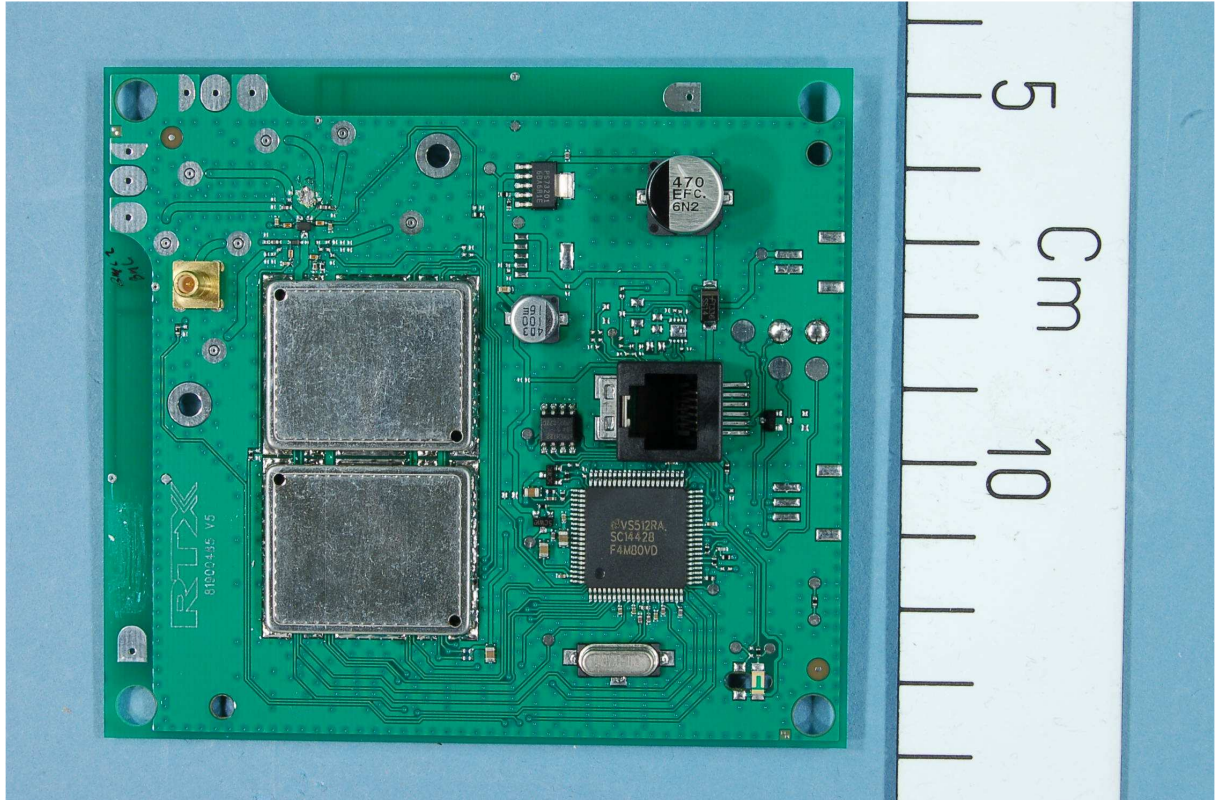

INTERNAL PHOTOS – RTX 4002 DECT 6.0 WRS

Front view

Back view