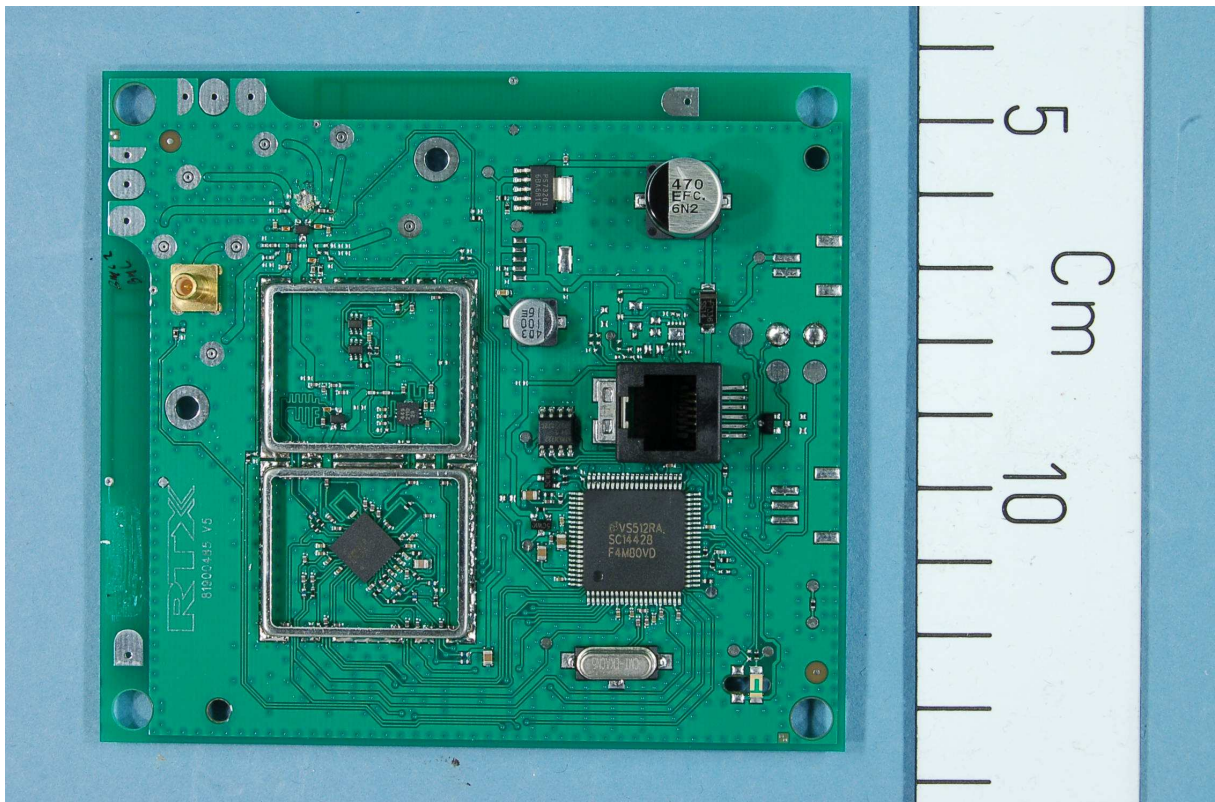

INTERNAL PHOTOS – RTX 4002 DECT 6.0 WRS

Front view

Back view