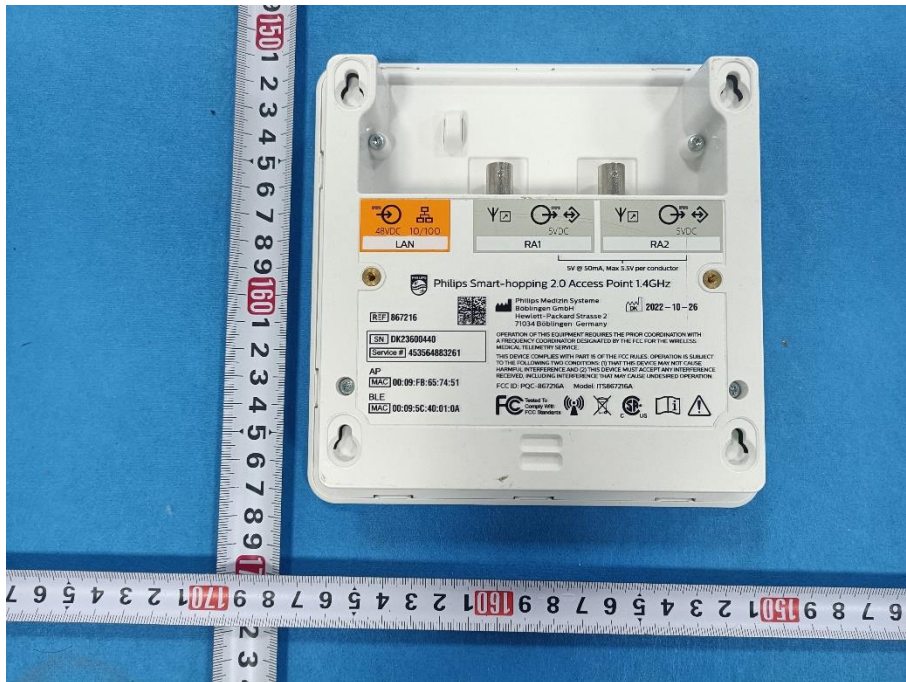

Appendix - External Photographs of EUT Constructional Details
FCC ID: PQC-867216A
Model Name: ITS867216A

Photo 1

Photo 2

Photo 5

Photo 6

Photo 7

Photo 8

Photo 9

Photo 10

Photo 11

Photo 12

Photo 13

Photo 14