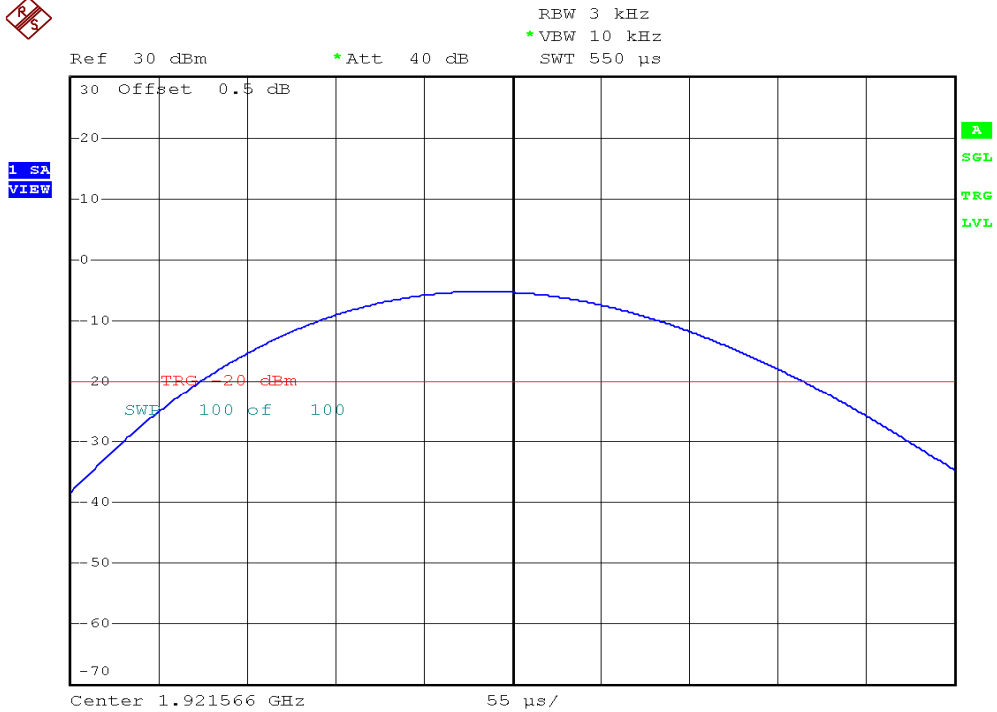

INTERTEK TESTING SERVICES

Power Spectral Density Plots

Base unit, Lowest channel, Traffic carrier

Base unit, Highest channel, Traffic carrier

INTERTEK TESTING SERVICES

Power Spectral Density Plots

Base unit, Lowest channel, Dummy carrier

Base unit, Highest channel, Dummy carrier

INTERTEK TESTING SERVICES

Power Spectral Density Plots

Handset unit, Lowest channel, Traffic carrier

Handset unit, Highest channel, Traffic carrier