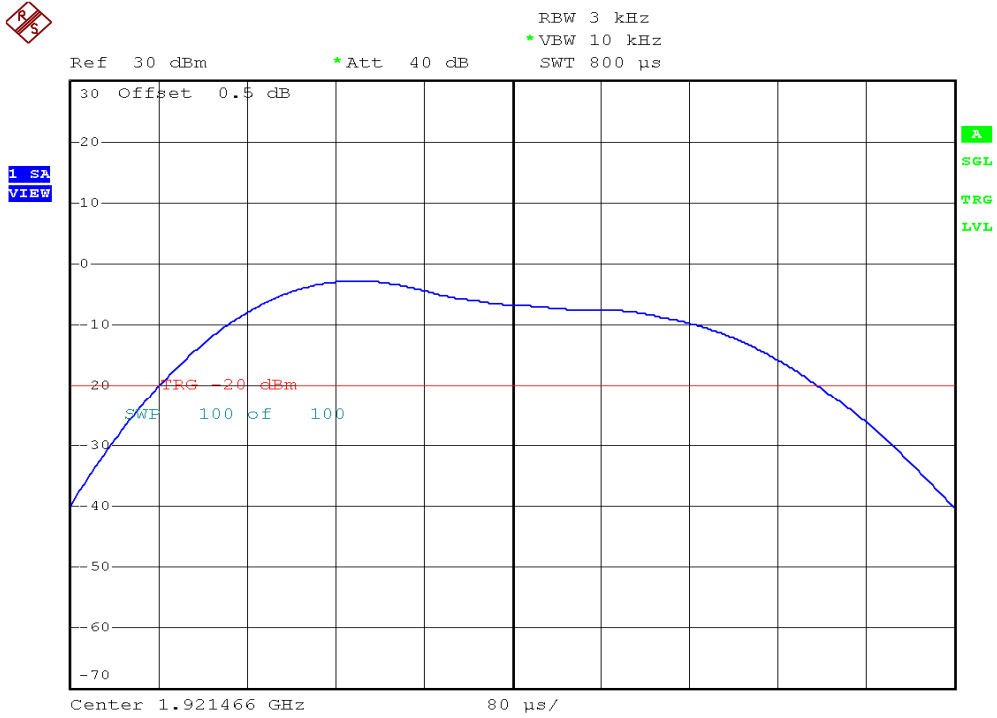

INTERTEK TESTING SERVICES

Power Spectral Density Plots

Base unit, Lowest channel, Traffic carrier

Base unit, Highest channel, Traffic carrier

INTERTEK TESTING SERVICES

Power Spectral Density Plots

Base unit, Lowest channel, Dummy carrier

Base unit, Highest channel, Dummy carrier

INTERTEK TESTING SERVICES

Power Spectral Density Plots

Handset unit, Lowest channel, Traffic carrier

Handset unit, Highest channel, Traffic carrier