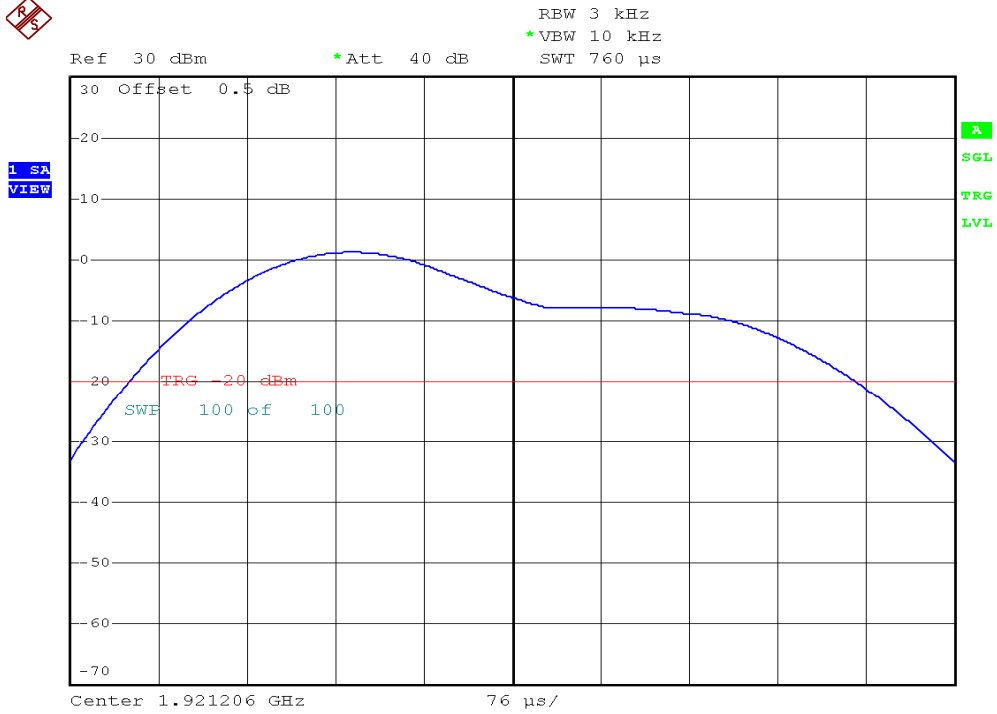

INTERTEK TESTING SERVICES

Power Spectral Density Plots

Base unit, Lowest channel, Traffic carrier

Base unit, Highest channel, Traffic carrier

INTERTEK TESTING SERVICES

Power Spectral Density Plots

Base unit, Lowest channel, Dummy carrier

Base unit, Highest channel, Dummy carrier

INTERTEK TESTING SERVICES

Power Spectral Density Plots

Handset unit, Lowest channel, Traffic carrier

Handset unit, Highest channel, Traffic carrier