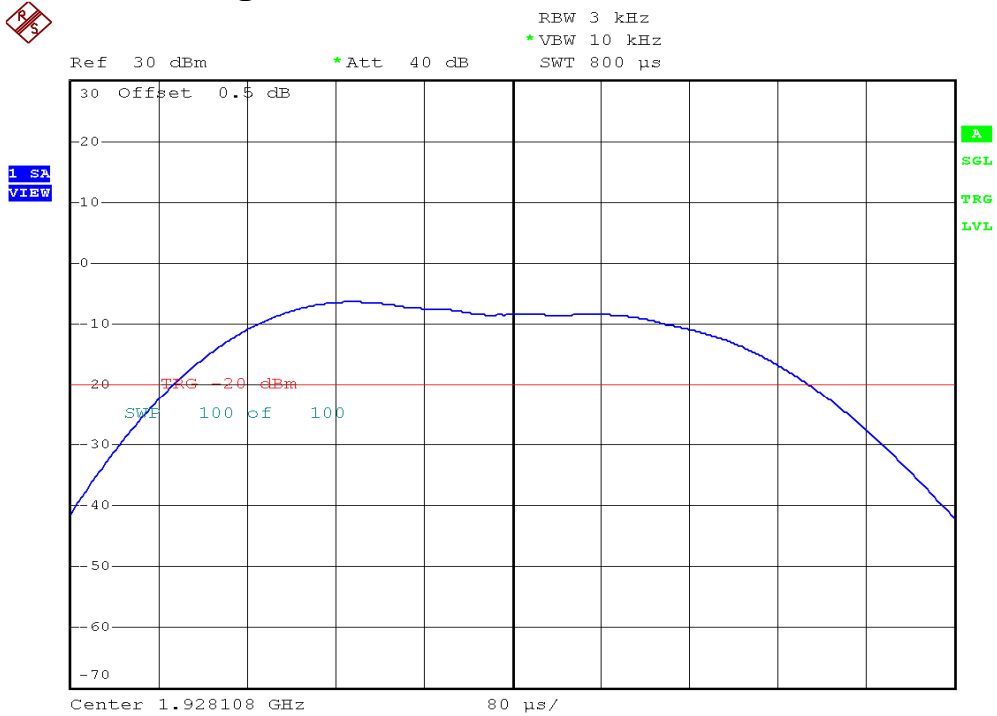

INTERTEK TESTING SERVICES

Power Spectral Density Plots

Base unit, Lowest channel, Traffic carrier

Base unit, Highest channel, Traffic carrier

INTERTEK TESTING SERVICES

Power Spectral Density Plots

Base unit, Lowest channel, Dummy carrier

Base unit, Highest channel, Dummy carrier

INTERTEK TESTING SERVICES

Power Spectral Density Plots

Handset unit, Lowest channel, Traffic carrier

Handset unit, Highest channel, Traffic carrier