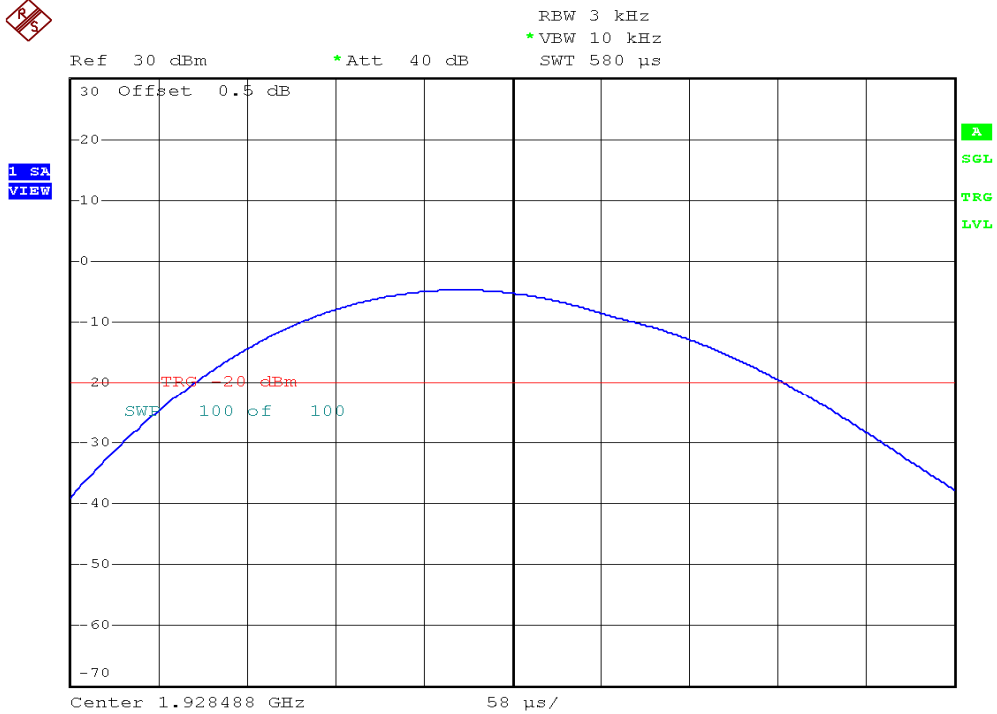

INTERTEK TESTING SERVICES

Power Spectral Density Plots

Base unit, Lowest channel, Traffic carrier

Base unit, Highest channel, Traffic carrier

INTERTEK TESTING SERVICES

Power Spectral Density Plots

Base unit, Lowest channel, Dummy carrier

Base unit, Highest channel, Dummy carrier

INTERTEK TESTING SERVICES

Power Spectral Density Plots

Handset unit, Lowest channel, Traffic carrier

Handset unit, Highest channel, Traffic carrier