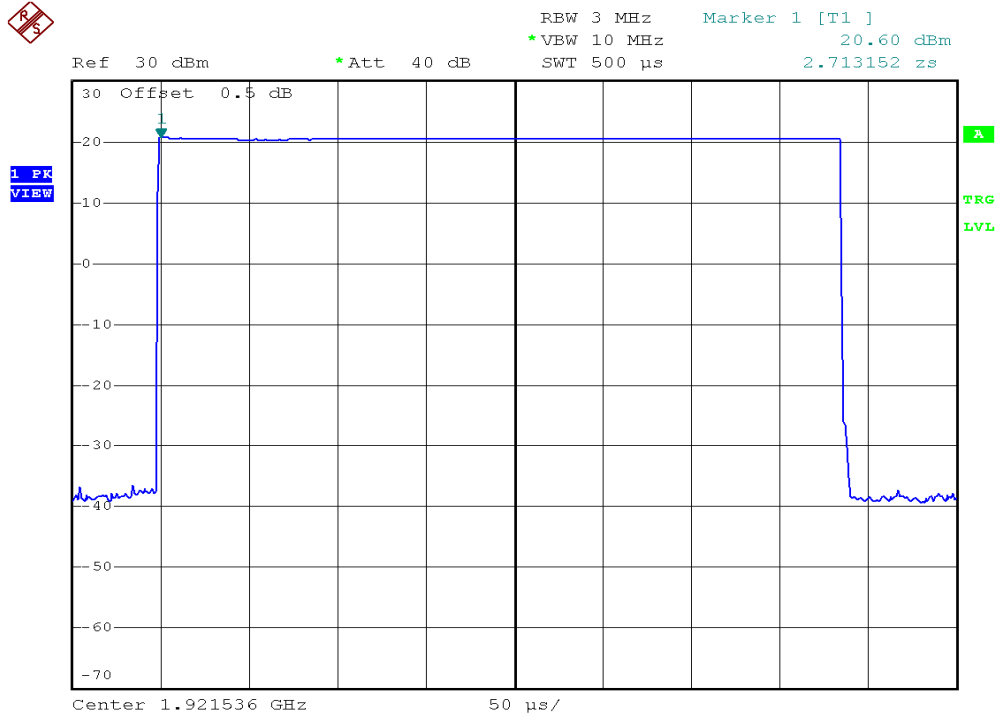

INTERTEK TESTING SERVICES

Peak Transmit Power Plots

Base unit, Lowest channel, Traffic carrier

Base unit, Highest channel, Traffic carrier

INTERTEK TESTING SERVICES

Peak Transmit Power Plots

Base unit, Lowest channel, Dummy carrier

Base unit, Highest channel, Dummy carrier

INTERTEK TESTING SERVICES

Peak Transmit Power Plots

Handset unit, Lowest channel, Traffic carrier

Handset unit, Highest channel, Traffic carrier