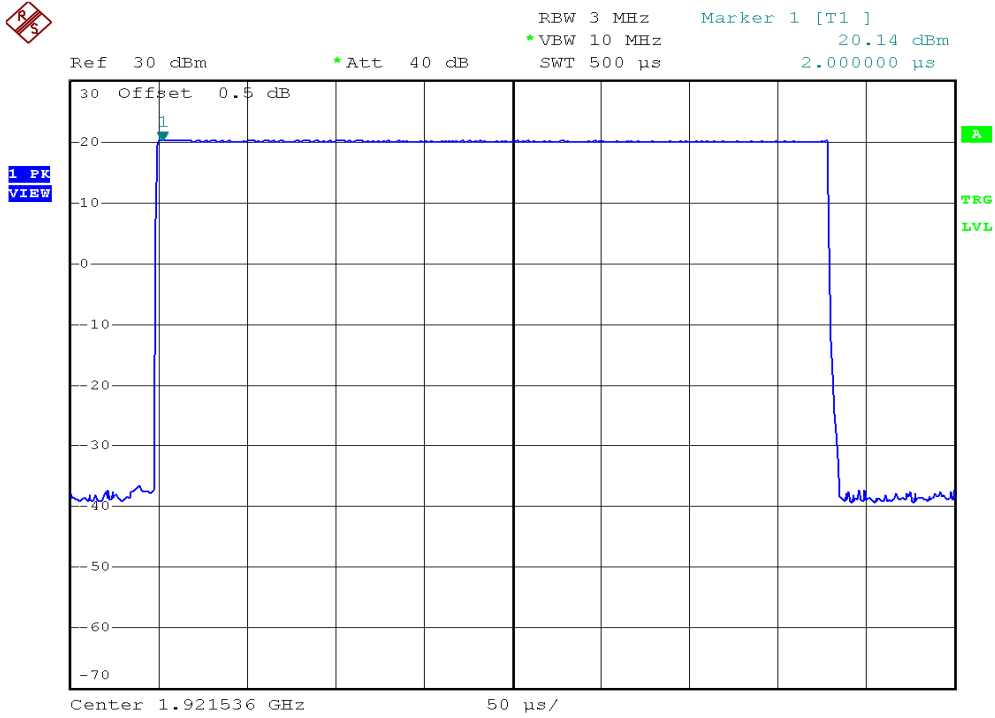

INTERTEK TESTING SERVICES

Peak Transmit Power Plots

Base unit, Lowest channel, Traffic carrier

Base unit, Highest channel, Traffic carrier

INTERTEK TESTING SERVICES

Peak Transmit Power Plots

Base unit, Lowest channel, Dummy carrier

Base unit, Highest channel, Dummy carrier

INTERTEK TESTING SERVICES

Peak Transmit Power Plots

Handset unit, Lowest channel, Traffic carrier

Handset unit, Highest channel, Traffic carrier