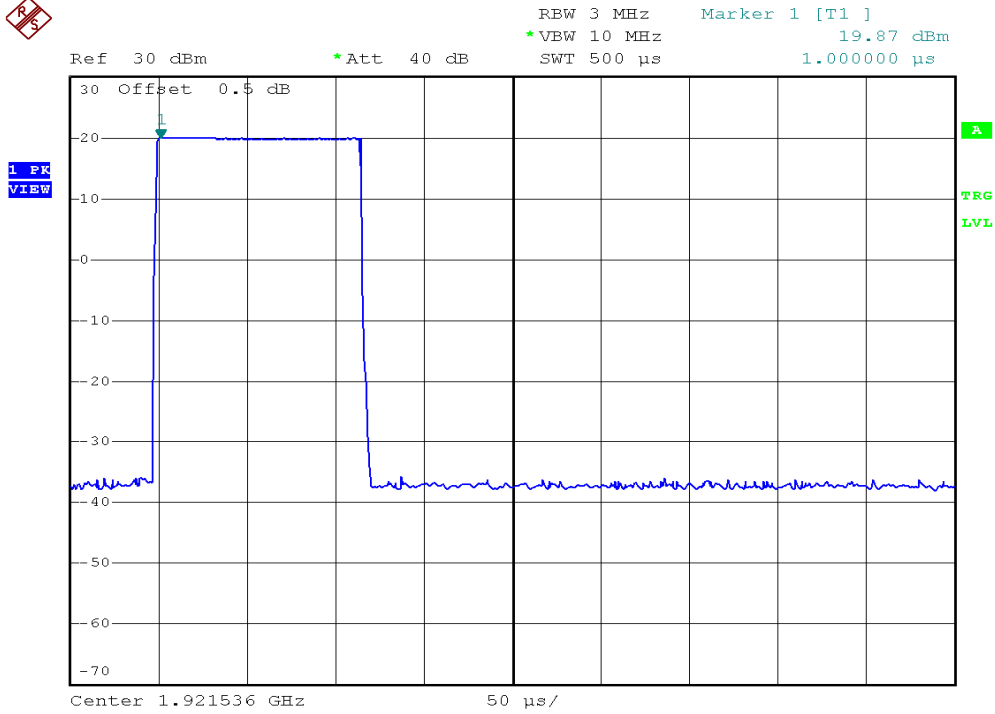

INTERTEK TESTING SERVICES

Peak Transmit Power Plots

Base unit, Lowest channel, Traffic carrier

Base unit, Highest channel, Traffic carrier

INTERTEK TESTING SERVICES

Peak Transmit Power Plots

Base unit, Lowest channel, Dummy carrier

Base unit, Highest channel, Dummy carrier

INTERTEK TESTING SERVICES

Peak Transmit Power Plots

Handset unit, Lowest channel, Traffic carrier

Handset unit, Highest channel, Traffic carrier