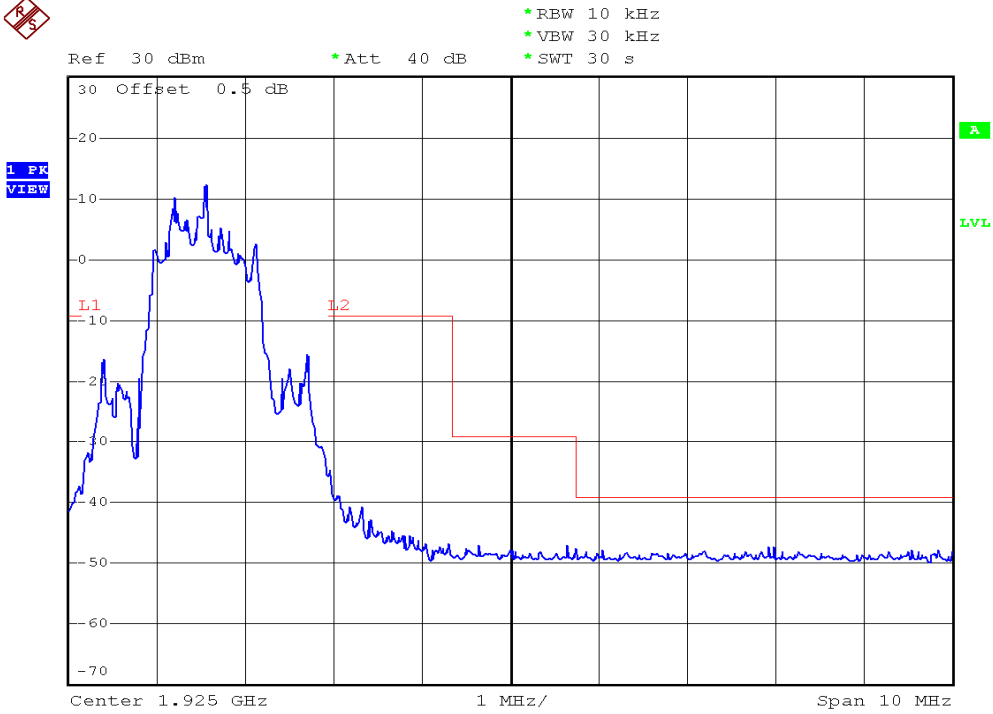

INTERTEK TESTING SERVICES

Unwanted Emission Inside The Sub-Band Plots

Base unit, Lowest channel, Traffic carrier

Base unit, Highest channel, Traffic carrier

INTERTEK TESTING SERVICES

Unwanted Emission Inside The Sub-Band Plots

Base unit, Lowest channel, Dummy carrier

Base unit, Highest channel, Dummy carrier

INTERTEK TESTING SERVICES

Unwanted Emission Inside The Sub-Band Plots

Handset unit, Lowest channel, Traffic carrier

Handset unit, Highest channel, Traffic carrier