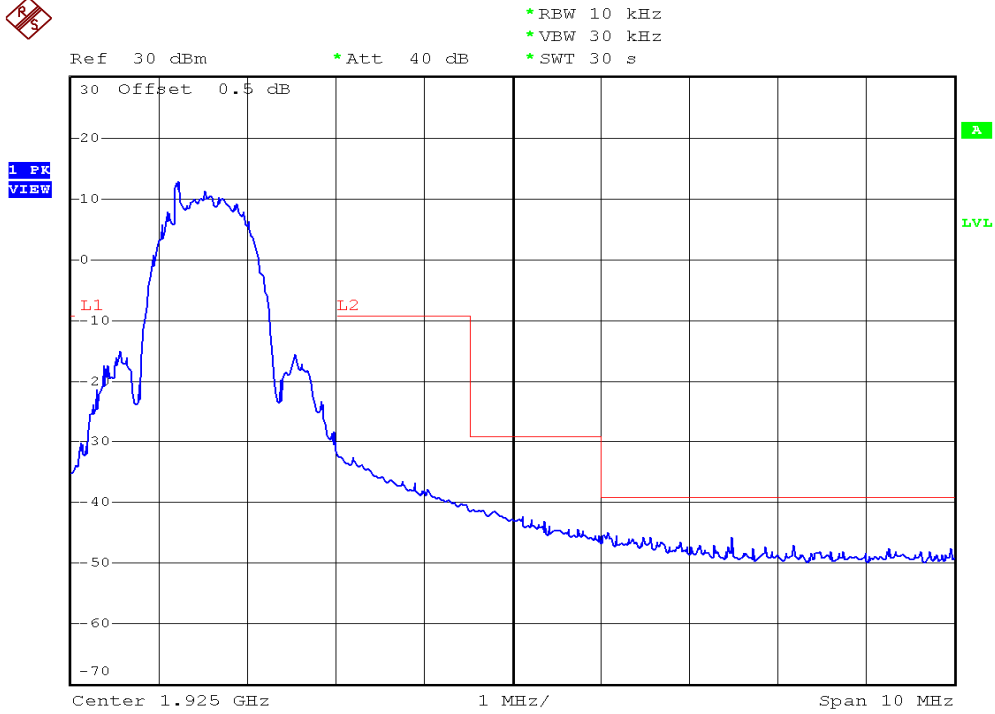

INTERTEK TESTING SERVICES

Unwanted Emission Inside The Sub-Band Plots

Base unit, Lowest channel, Traffic carrier

Base unit, Highest channel, Traffic carrier

INTERTEK TESTING SERVICES

Unwanted Emission Inside The Sub-Band Plots

Base unit, Lowest channel, Dummy carrier

Base unit, Highest channel, Dummy carrier

INTERTEK TESTING SERVICES

Unwanted Emission Inside The Sub-Band Plots

Handset unit, Lowest channel, Traffic carrier

Handset unit, Highest channel, Traffic carrier