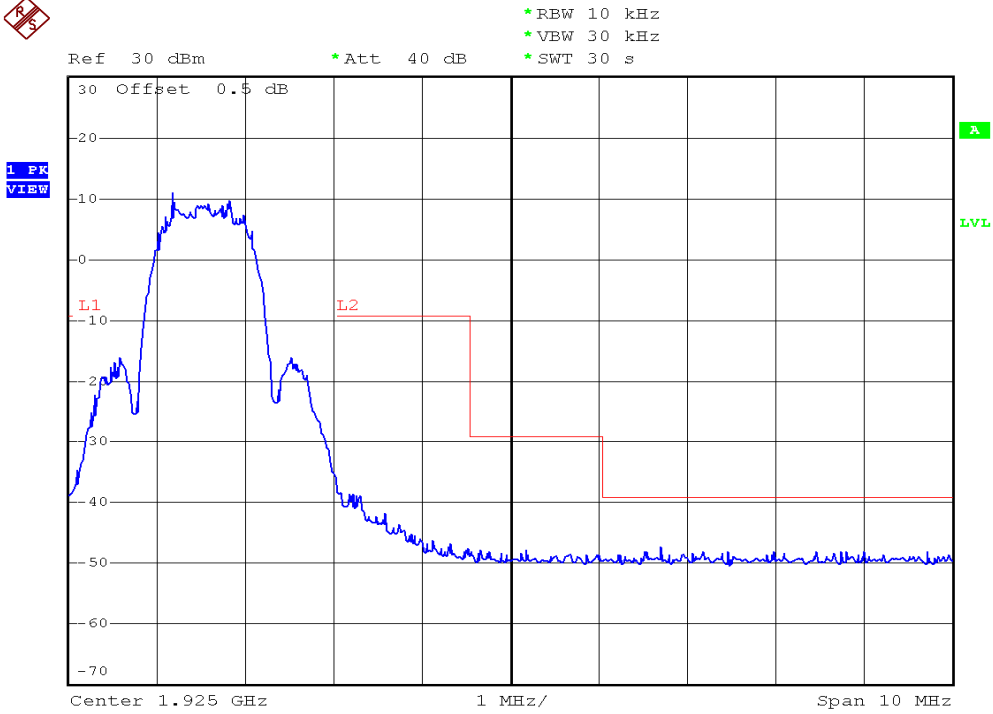

INTERTEK TESTING SERVICES

Unwanted Emission Inside The Sub-Band Plots

Base unit, Lowest channel, Traffic carrier

Base unit, Highest channel, Traffic carrier

INTERTEK TESTING SERVICES

Unwanted Emission Inside The Sub-Band Plots

Base unit, Lowest channel, Dummy carrier

Base unit, Highest channel, Dummy carrier

INTERTEK TESTING SERVICES

Unwanted Emission Inside The Sub-Band Plots

Handset unit, Lowest channel, Traffic carrier

Handset unit, Highest channel, Traffic carrier