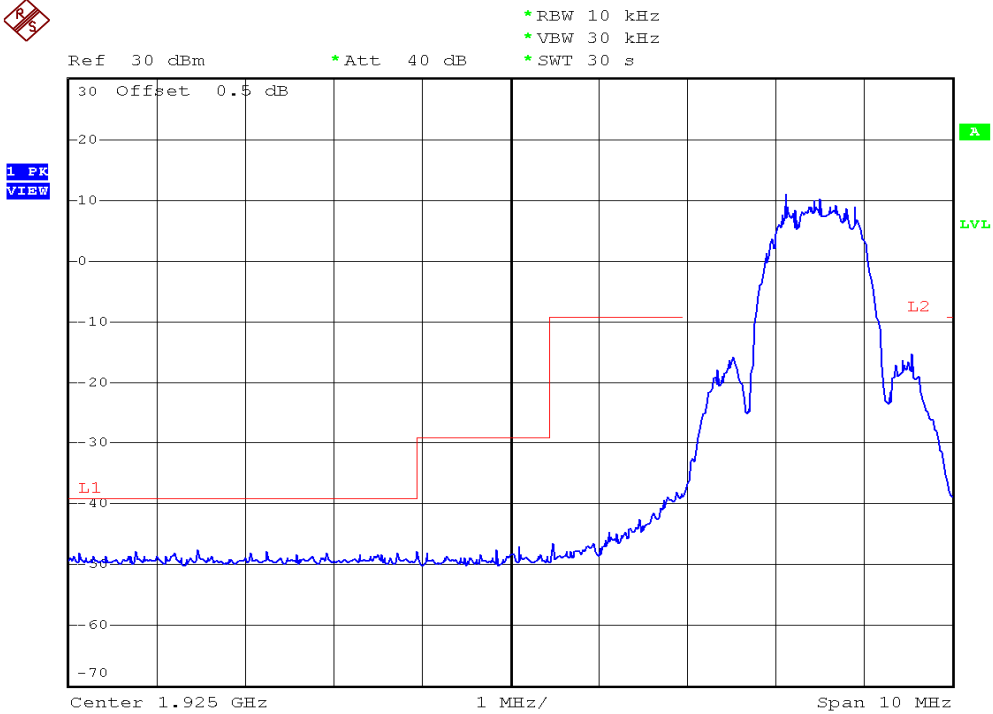

INTERTEK TESTING SERVICES

Unwanted Emission Inside The Sub-Band Plots

Base unit, Lowest channel, Traffic carrier

Base unit, Highest channel, Traffic carrier

INTERTEK TESTING SERVICES

Unwanted Emission Inside The Sub-Band Plots

Base unit, Lowest channel, Dummy carrier

Base unit, Highest channel, Dummy carrier

INTERTEK TESTING SERVICES

Unwanted Emission Inside The Sub-Band Plots

Handset unit, Lowest channel, Traffic carrier

Handset unit, Highest channel, Traffic carrier