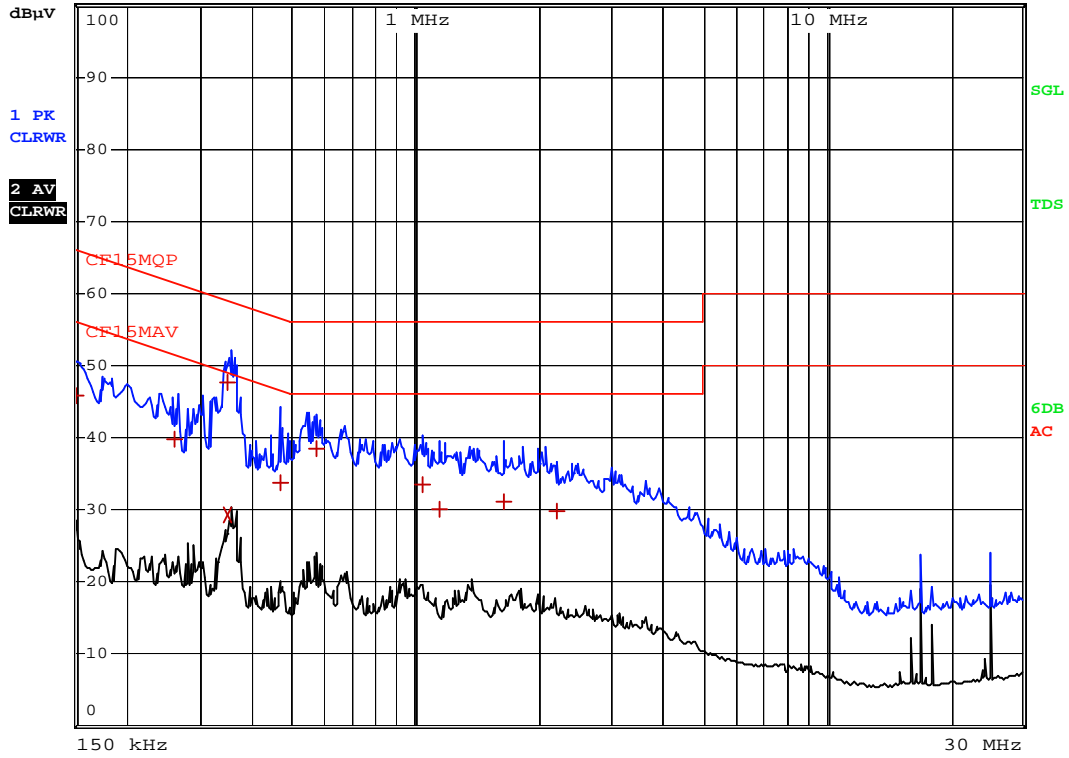

RBW 9 kHz
MT 1 s

Att 10 dB AUTO PREAMP OFF

Date: 16.APR.2009 21:29:46

Report No.: HK09040042-1
Talk Mode
AC Mains

EDIT PEAK LIST (Final Measurement Results)					
Trace1:		CF15MQP			
Trace2:		CF15MAV			
Trace3:		---			
	TRACE	FREQUENCY	LEVEL dB μ V		DELTA LIMIT dB
1	Quasi Peak	150 kHz	45.90	L1 gnd	-20.09
1	Quasi Peak	262.5 kHz	39.77	L1 gnd	-21.57
1	Quasi Peak	352.5 kHz	47.50	L1 gnd	-11.39
2	Average	352.5 kHz	29.21	L1 gnd	-19.68
1	Quasi Peak	465 kHz	33.81	N gnd	-22.79
1	Quasi Peak	573 kHz	38.39	N gnd	-17.60
1	Quasi Peak	1.0365 MHz	33.57	N gnd	-22.42
1	Quasi Peak	1.14 MHz	30.08	N gnd	-25.91
1	Quasi Peak	1.635 MHz	31.07	N gnd	-24.92
1	Quasi Peak	2.2155 MHz	29.89	N gnd	-26.10