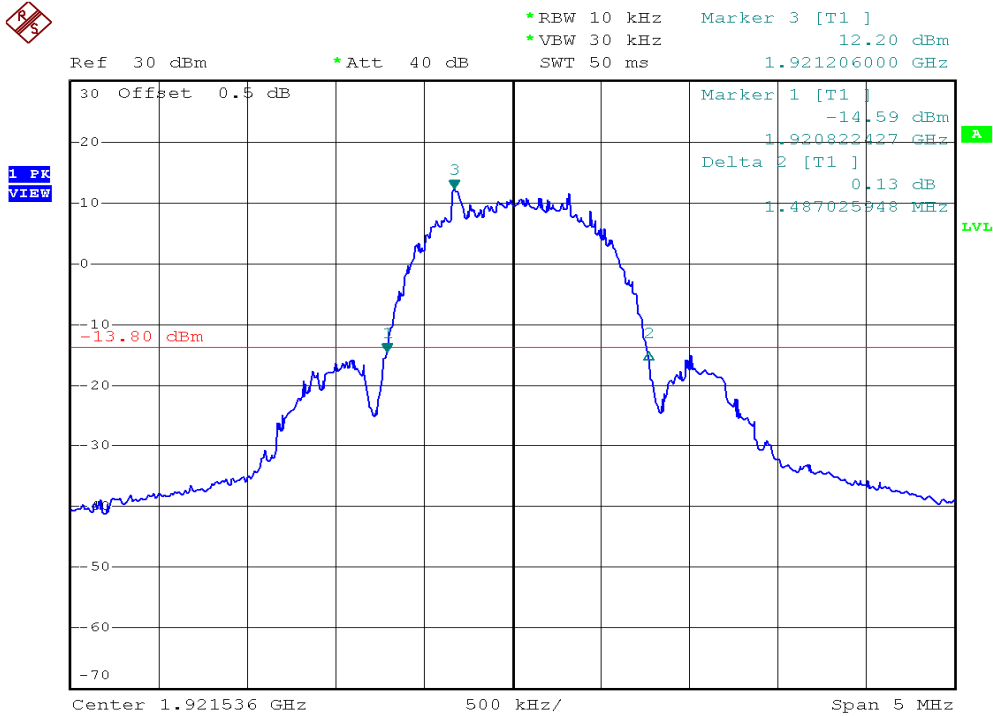

INTERTEK TESTING SERVICES

26dB Emission Bandwidth Plots

Base unit, Lowest channel, Traffic carrier

Base unit, Highest channel, Traffic carrier

INTERTEK TESTING SERVICES

26dB Emission Bandwidth Plots

Base unit, Lowest channel, Dummy carrier

Base unit, Highest channel, Dummy carrier

INTERTEK TESTING SERVICES

26dB Emission Bandwidth Plots

Handset unit, Lowest channel, Traffic carrier

Handset unit, Highest channel, Traffic carrier