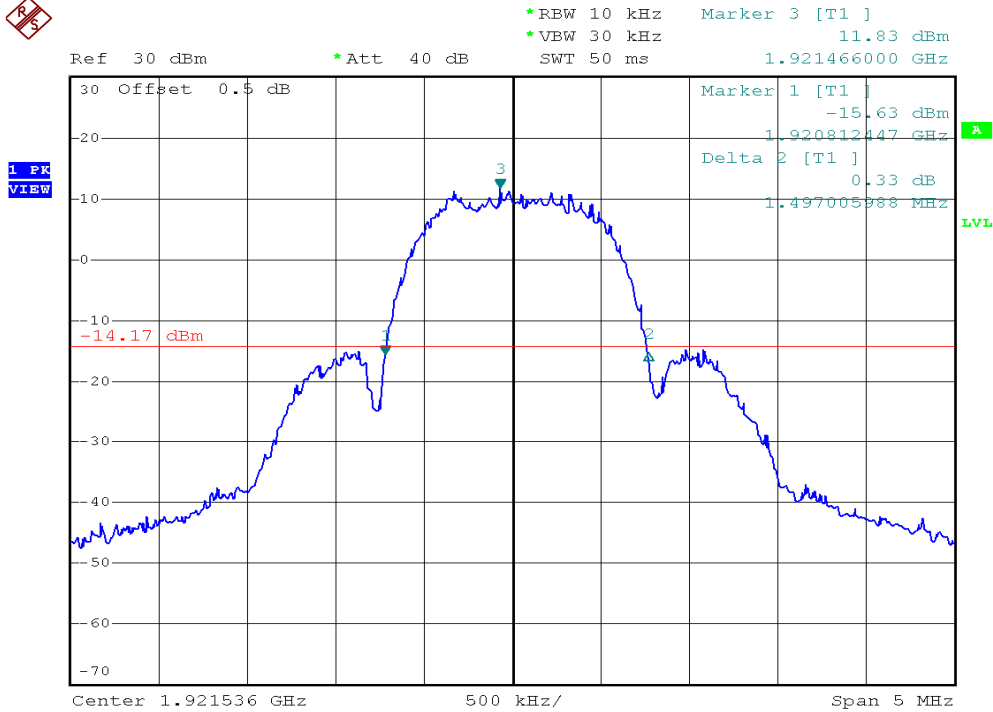

INTERTEK TESTING SERVICES

26dB Emission Bandwidth Plots

Base unit, Lowest channel, Traffic carrier

Base unit, Highest channel, Traffic carrier

INTERTEK TESTING SERVICES

26dB Emission Bandwidth Plots

Base unit, Lowest channel, Dummy carrier

Base unit, Highest channel, Dummy carrier

INTERTEK TESTING SERVICES

26dB Emission Bandwidth Plots

Handset unit, Lowest channel, Traffic carrier

Handset unit, Highest channel, Traffic carrier