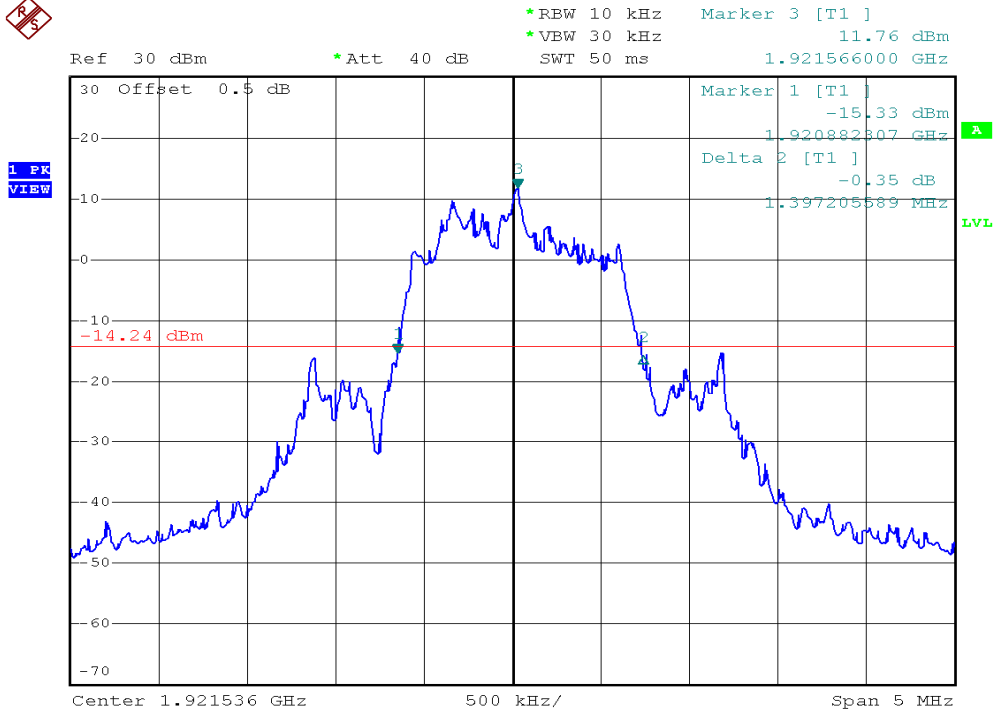

INTERTEK TESTING SERVICES

26dB Emission Bandwidth Plots

Base unit, Lowest channel, Traffic carrier

Base unit, Highest channel, Traffic carrier

INTERTEK TESTING SERVICES

26dB Emission Bandwidth Plots

Base unit, Lowest channel, Dummy carrier

Base unit, Highest channel, Dummy carrier

INTERTEK TESTING SERVICES

26dB Emission Bandwidth Plots

Handset unit, Lowest channel, Traffic carrier

Handset unit, Highest channel, Traffic carrier