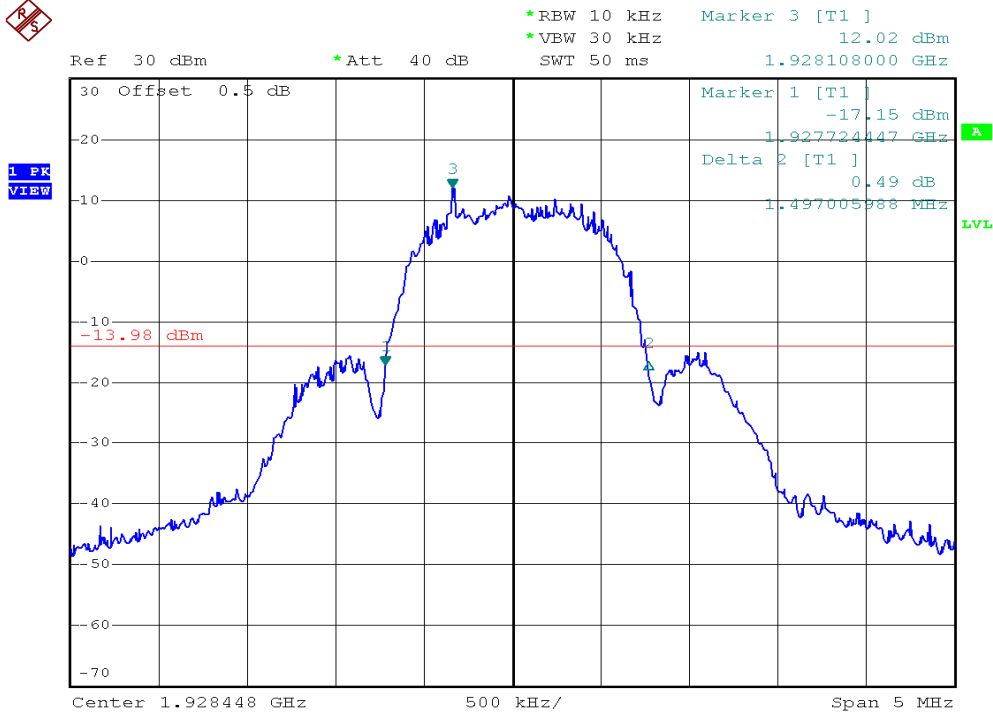

INTERTEK TESTING SERVICES

26dB Emission Bandwidth Plots

Base unit, Lowest channel, Traffic carrier

Base unit, Highest channel, Traffic carrier

INTERTEK TESTING SERVICES

26dB Emission Bandwidth Plots

Base unit, Lowest channel, Dummy carrier

Base unit, Highest channel, Dummy carrier

INTERTEK TESTING SERVICES

26dB Emission Bandwidth Plots

Handset unit, Lowest channel, Traffic carrier

Handset unit, Highest channel, Traffic carrier