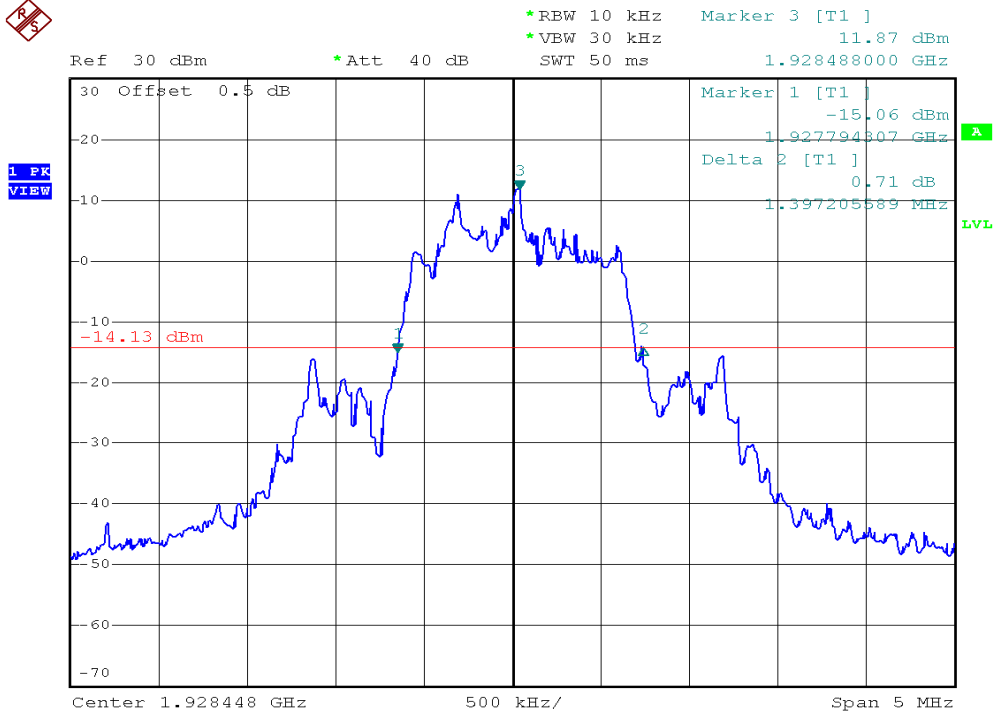

INTERTEK TESTING SERVICES

26dB Emission Bandwidth Plots

Base unit, Lowest channel, Traffic carrier

Base unit, Highest channel, Traffic carrier

INTERTEK TESTING SERVICES

26dB Emission Bandwidth Plots

Base unit, Lowest channel, Dummy carrier

Base unit, Highest channel, Dummy carrier

INTERTEK TESTING SERVICES

26dB Emission Bandwidth Plots

Handset unit, Lowest channel, Traffic carrier

Handset unit, Highest channel, Traffic carrier