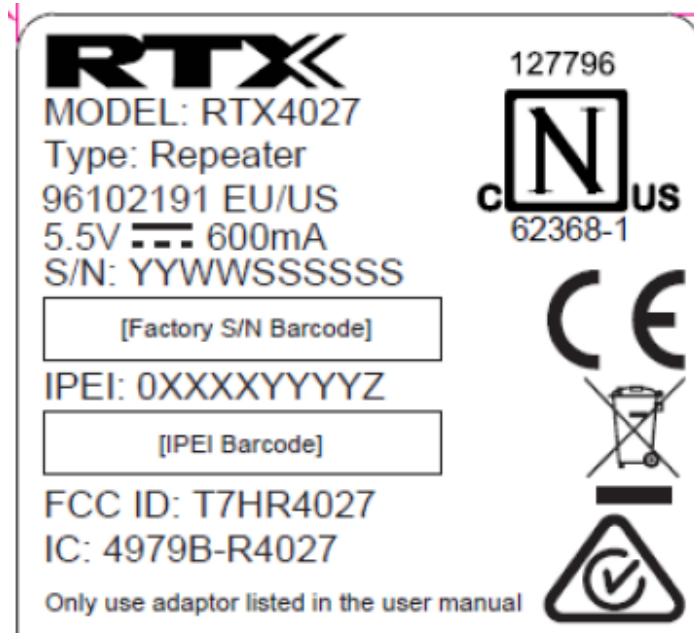

## EXHIBIT A - FCC ID LABEL AND LOCATION

### FCC ID Label

### FCC ID Label Location Information

The label shown shall be permanently affixed at a conspicuous location on the device and be readily visible to the user at the time purchase (Labeling requirements per 2.925)