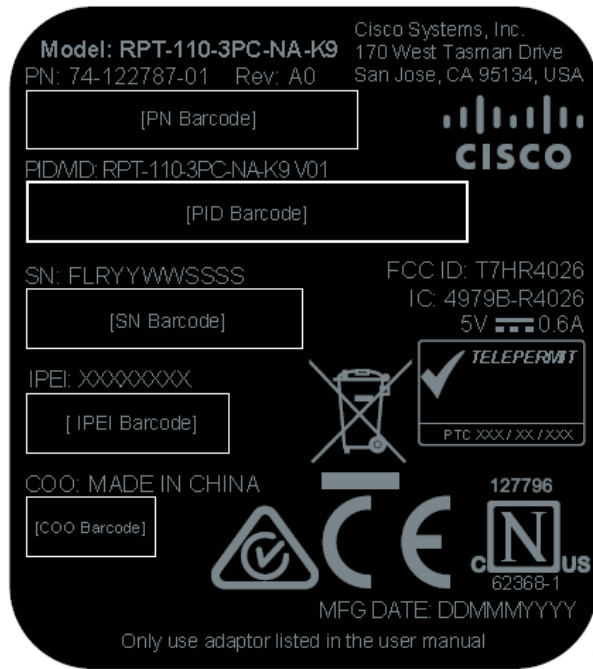

EXHIBIT A - FCC ID LABEL AND LOCATION

FCC ID Label

FCC ID Label Location Information

The label shown shall be permanently affixed at a conspicuous location on the device and be readily visible to the user at the time purchase (Labeling requirements per 2.925)