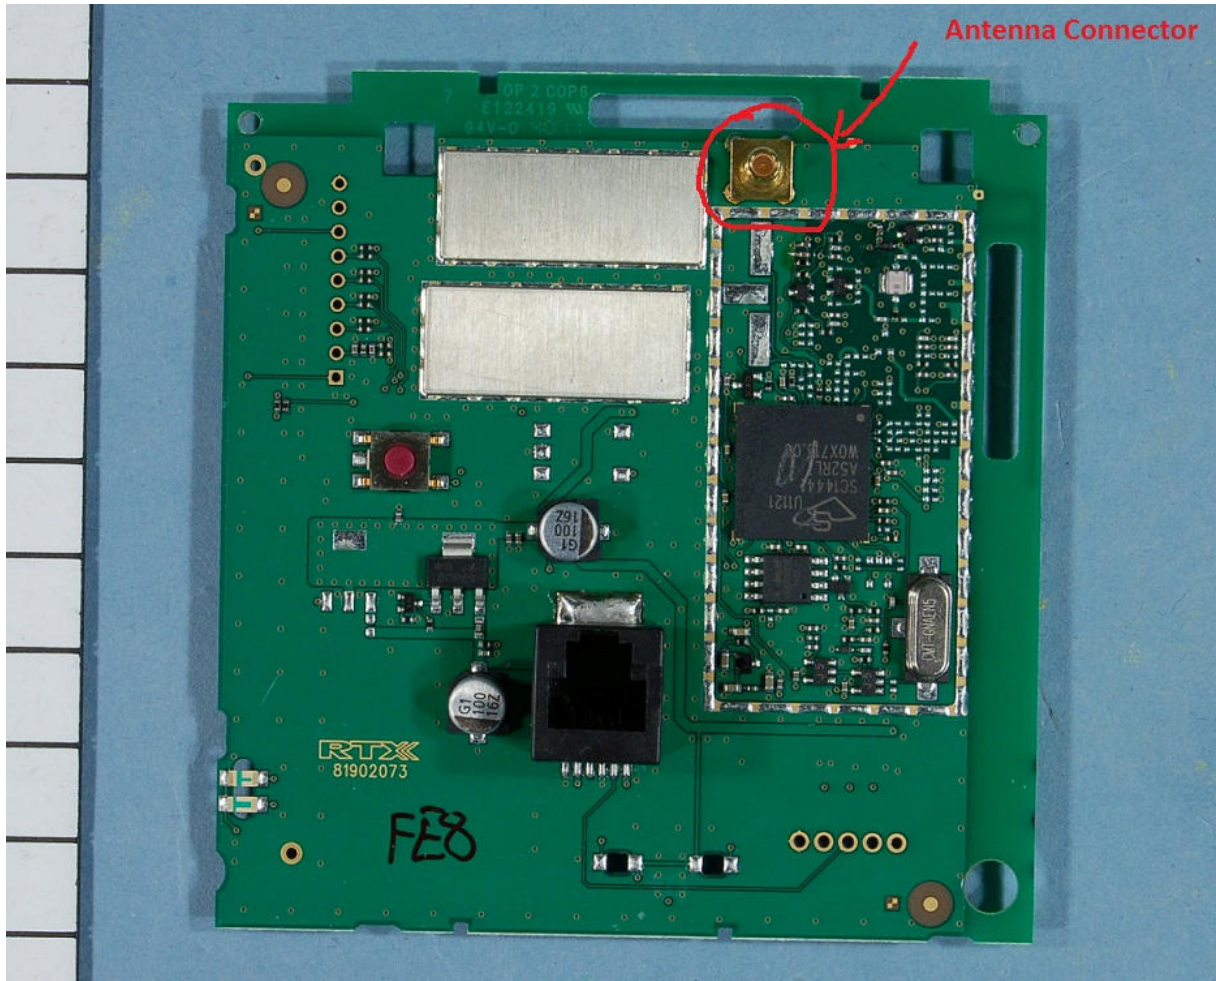

INTERNAL PHOTOS – RTX4024

RTX 4024 Internal View

RTX 4024a Antenna Connector

RTX4024
Working
Unit

US 124
81902073

9.4V-0