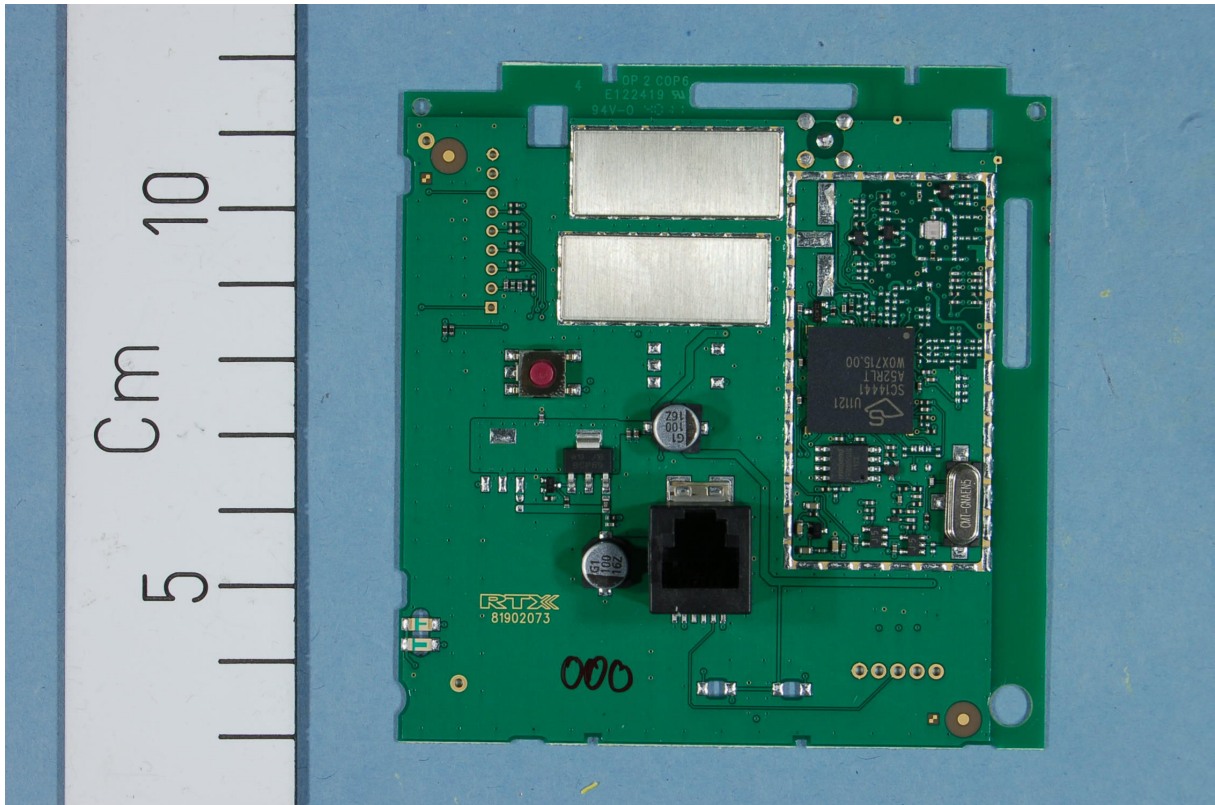

INTERNAL PHOTOS – RTX4024

RTX 4024 Internal View

RTX 4024a Antenna Connector

RTX4024
Working
Unit

US 124
81902073

9.4V-0