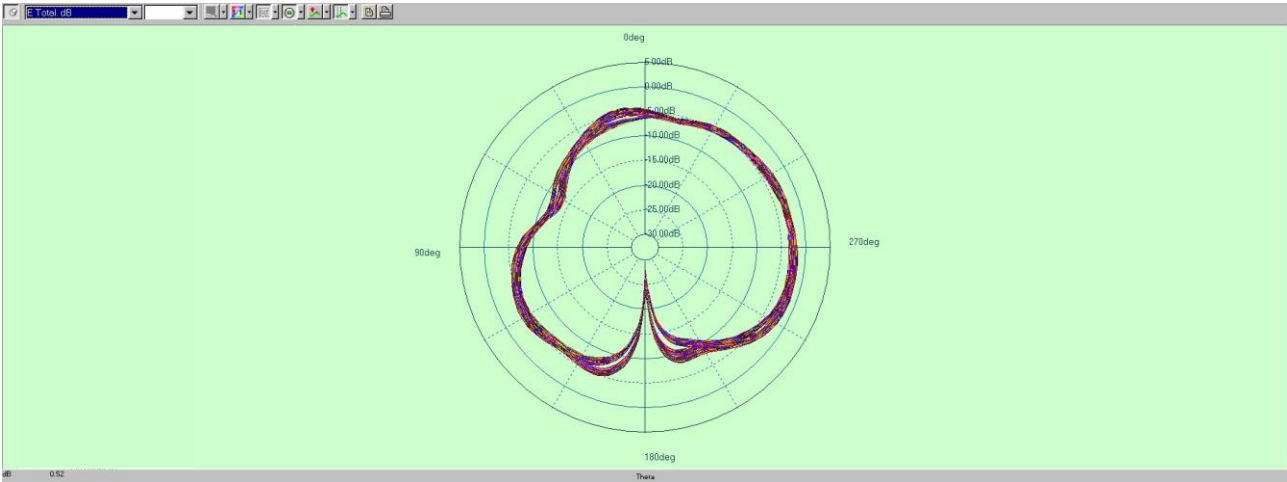

Antenna Spc.

Model: RTX7254

Brand: RTX

Type: Wire

Max Peak Gain: 1dBi

Frequency Range: 1921.536-1928.448MHz

Frequency	Total(dBi)
1921.536MHz	-1.46
1924.992MHz	-1.02
1928.448MHz	1.00

Typical Free Space Radiation Pattern

3D Radiation Pattern

Typical Free Space Radiation Pattern

2D Radiation Pattern

PHI=0

PHI=90

THETA=90