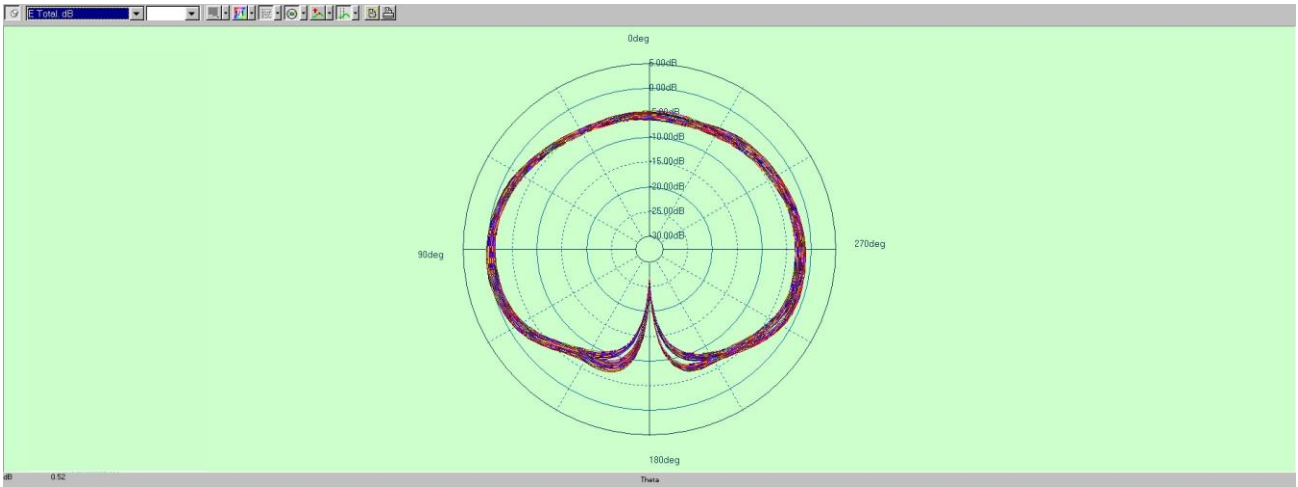

3D Radiation Pattern

Typical Free Space Radiation Pattern

2D Radiation Pattern

PHI=0

PHI=90

THETA=90