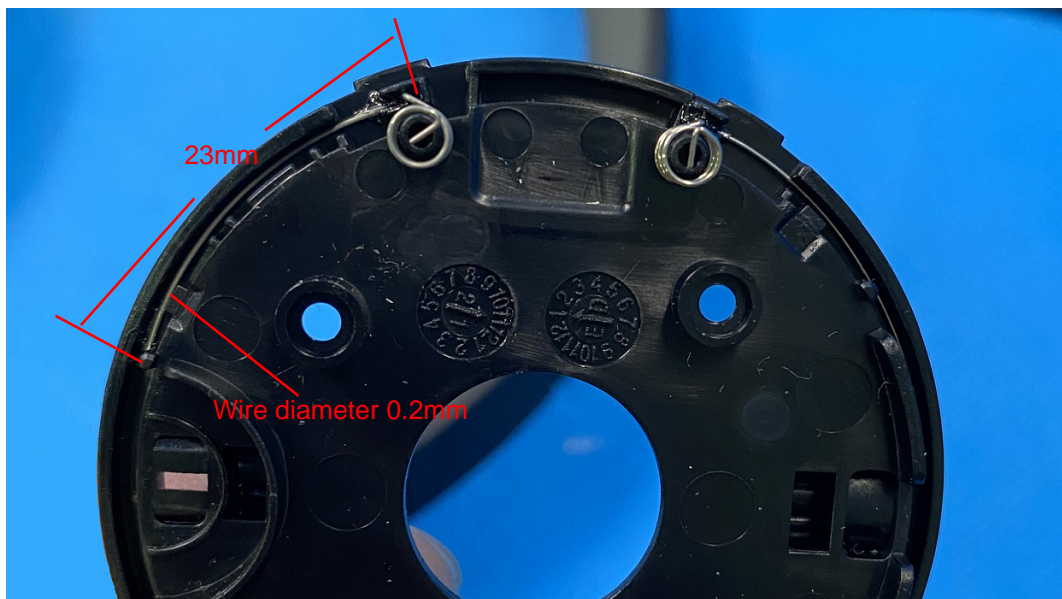

Antenna Spc.

Model: RTX7254

Brand: RTX

Type: Wire

Max Peak Gain: 1dBi

Frequency Range: 1921.536-1928.448MHz

Frequency	Total(dBi)
1921.536MHz	-1.46
1924.992MHz	-1.02
1928.448MHz	1.00

Typical Free Space Radiation Pattern

3D Radiation Pattern

Typical Free Space Radiation Pattern

2D Radiation Pattern

PHI=0

PHI=90

THETA=90