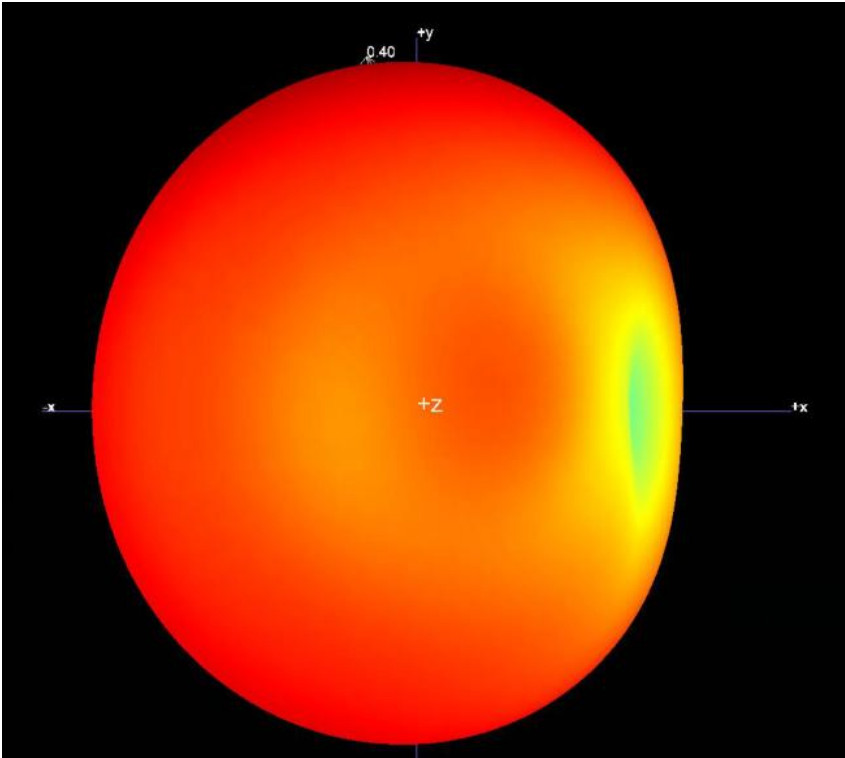

Antenna Spc.

Model: RTX7254

Brand: RTX

Type: Wire

Max Peak Gain: 1dBi

Frequency Range: 1921.536-1928.448MHz

Frequency	Total(dBi)
1921.536MHz	-1.46
1924.992MHz	-1.02
1928.448MHz	1.00

Typical Free Space Radiation Pattern

3D Radiation Pattern

Typical Free Space Radiation Pattern

2D Radiation Pattern

PHI=0

PHI=90

THETA=90