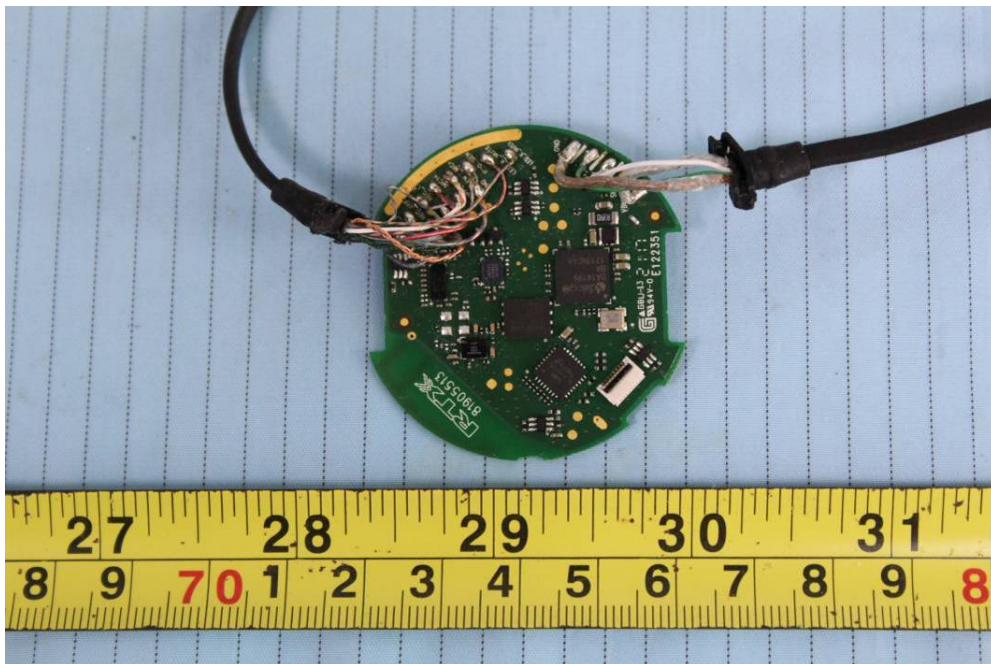

**EUT – Cover off View 1**

**EUT – Cover off View 2**

**EUT – Cover off View 3**

**EUT –Main Board 1 Top View**

**EUT –Main Board 1 Bottom View**

**EUT –Main Board 2 Top View**

**EUT –Main Board 2 Bottom View**

**EUT – Controller Top View (Model RTX7144& RTX7143)**

**EUT – Controller Bottom View (Model RTX7144& RTX7143)**

**EUT – Controller Cover Removed View (Model RTX7144& RTX7143)**

**EUT – Controller Main Board Top View (Model RTX7144& RTX7143)**

**EUT – Controller Main Board Bottom View (Model RTX7144& RTX7143)**

**EUT – Speaker View (Model RTX7144& RTX7143)**