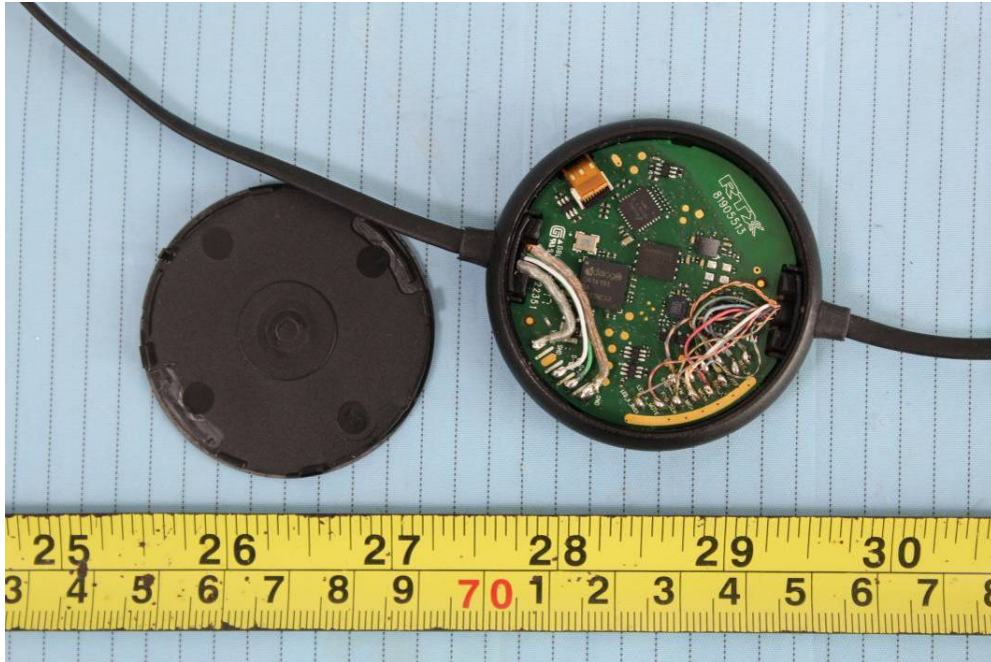

**EUT – Main Board 1 Top View**

**EUT – Main Board 1 Bottom View**

**EUT – Main Board 2 Top View**

**EUT – Main Board 2 Bottom View**

**EUT – Main Board 3 Top View**

**EUT – Main Board 3 Bottom View**

**Model: RTX7143**

**EUT – Cover off View 1**

**EUT – Cover off View 2**

**EUT – Cover off View 3**

**EUT –Main Board 1 Top View**

**EUT –Main Board 1 Bottom View**

**EUT –Main Board 2 Top View**

**EUT –Main Board 2 Bottom View**

**EUT – Controller Top View (Model RTX7144& RTX7143)**

**EUT – Controller Bottom View (Model RTX7144& RTX7143)**

**EUT – Controller Cover Removed View (Model RTX7144& RTX7143)**

**EUT – Controller Main Board Top View (Model RTX7144& RTX7143)**

**EUT – Controller Main Board Bottom View (Model RTX7144& RTX7143)**

**EUT – Speaker View (Model RTX7144& RTX7143)**