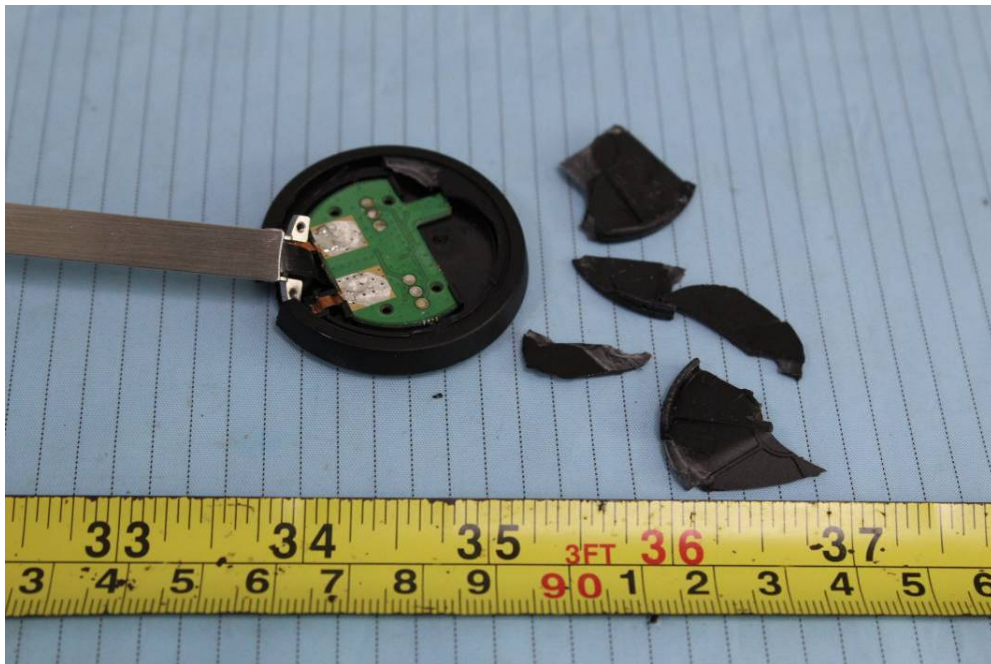

## **EXHIBIT C - EUT INTERNAL PHOTOGRAPHS**

---

**Model: RTX7144**

**EUT – Cover off View 1**

**EUT – Cover off View 2**

**EUT – Cover off View 3**

**EUT – Cover off View 4**

**EUT – Cover off View 5**

**EUT – Main Board 1 Top View**

**EUT – Main Board 1 Bottom View**

**EUT – Main Board 2 Top View**

**EUT – Main Board 2 Bottom View**

**EUT – Main Board 3 Top View**

**EUT – Main Board 3 Bottom View**

**Model: RTX7143**

**EUT – Cover off View 1**

**EUT – Cover off View 2**

**EUT – Cover off View 3**

**EUT –Main Board 1 Top View**

**EUT –Main Board 1 Bottom View**

**EUT –Main Board 2 Top View**

**EUT –Main Board 2 Bottom View**

**EUT – Controller Top View (Model RTX7144& RTX7143)**

**EUT – Controller Bottom View (Model RTX7144& RTX7143)**

**EUT – Controller Cover Removed View (Model RTX7144& RTX7143)**

**EUT – Controller Main Board Top View (Model RTX7144& RTX7143)**