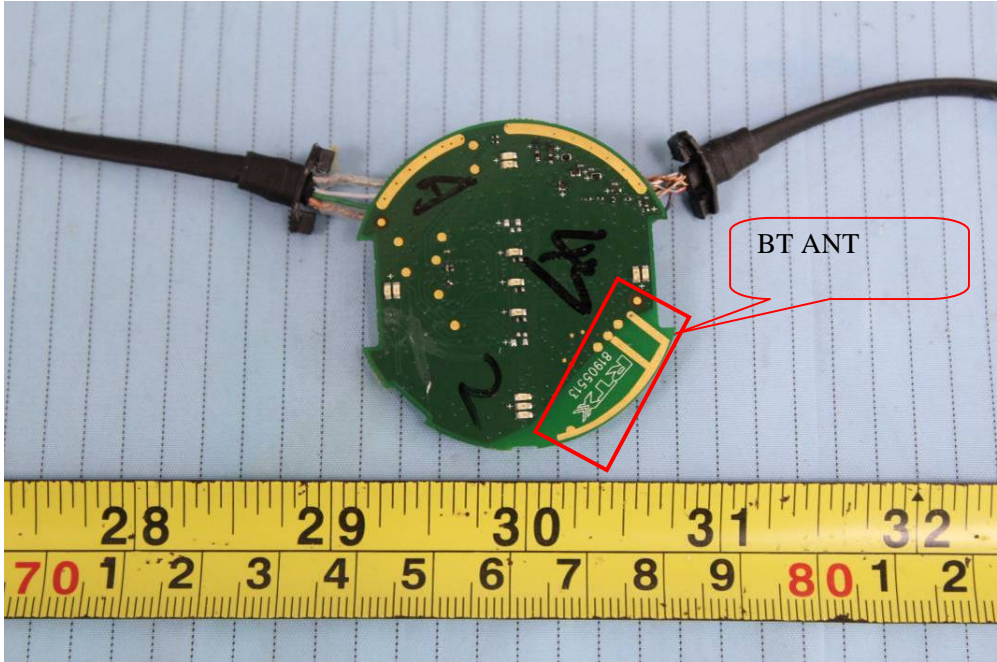

**EUT – Cover off View 1**

**EUT – Cover off View 2**

**EUT – Cover off View 3**

**EUT –Main Board 1 Top View**

**EUT –Main Board 1 Bottom View**

**EUT –Main Board 2 Top View**

**EUT –Main Board 2 Bottom View**

**EUT – Controller Top View (Model RTX7144& RTX7143)**

**EUT – Controller Bottom View (Model RTX7144& RTX7143)**

**EUT – Controller Cover Removed View (Model RTX7144& RTX7143)**

**EUT – Controller Main Board Top View (Model RTX7144& RTX7143)**

**EUT – Controller Main Board Bottom View (Model RTX7144& RTX7143)**

**EUT – Speaker View (Model RTX7144& RTX7143)**