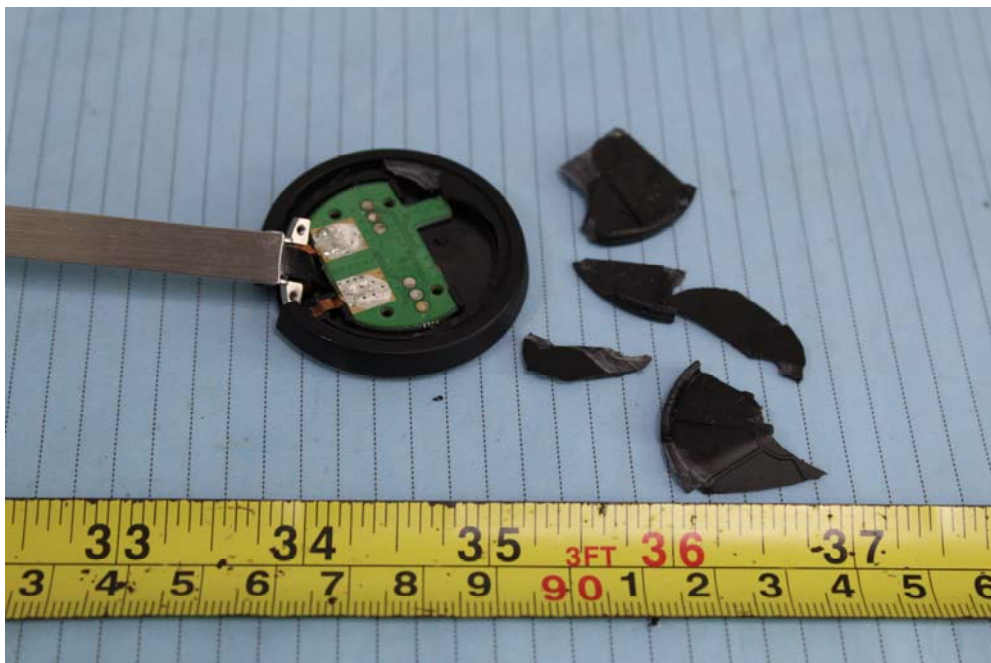

## **EXHIBIT C - EUT INTERNAL PHOTOGRAPHS**

---

**Model: RTX7144**

**EUT – Cover off View 1**

**EUT – Cover off View 2**

**EUT – Cover off View 3**

**EUT – Cover off View 4**

**EUT – Cover off View 5**

**EUT – Main Board 1 Top View**

**EUT – Main Board 1 Bottom View**

**EUT – Main Board 2 Top View**

**EUT – Main Board 2 Bottom View**

**EUT – Main Board 3 Top View**

**EUT – Main Board 3 Bottom View**

**Model: RTX7143**

**EUT – Cover off View 1**

**EUT – Cover off View 2**

**EUT – Cover off View 3**

**EUT –Main Board 1 Top View**

**EUT –Main Board 1 Bottom View**

**EUT –Main Board 2 Top View**

**EUT –Main Board 2 Bottom View**

**EUT – Controller Top View (Model RTX7144& RTX7143)**

**EUT – Controller Bottom View (Model RTX7144& RTX7143)**

**EUT – Controller Cover Removed View (Model RTX7144& RTX7143)**

**EUT – Controller Main Board Top View (Model RTX7144& RTX7143)**