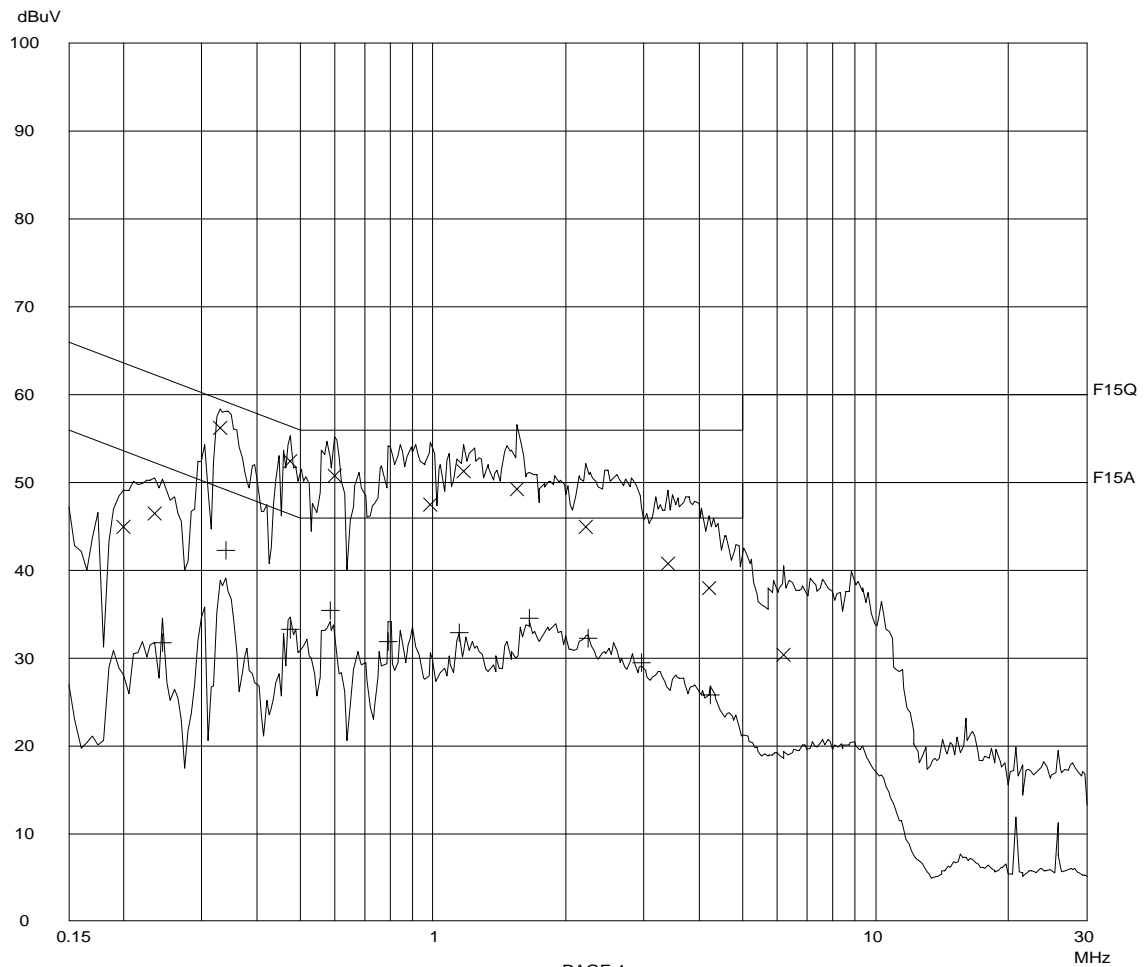

Final Measurement: x QP / + AV

Meas Time: 1 s

Subranges: 16

Acc Margin: 20dB

Transducer No.	Start	Stop	Name
2	1 9k	30M	EW0700
12	9k	30M	EW0090

Report No.: 07097941  
Talk With Charging Mode  
AC Mains "N"

Report No.:07097941