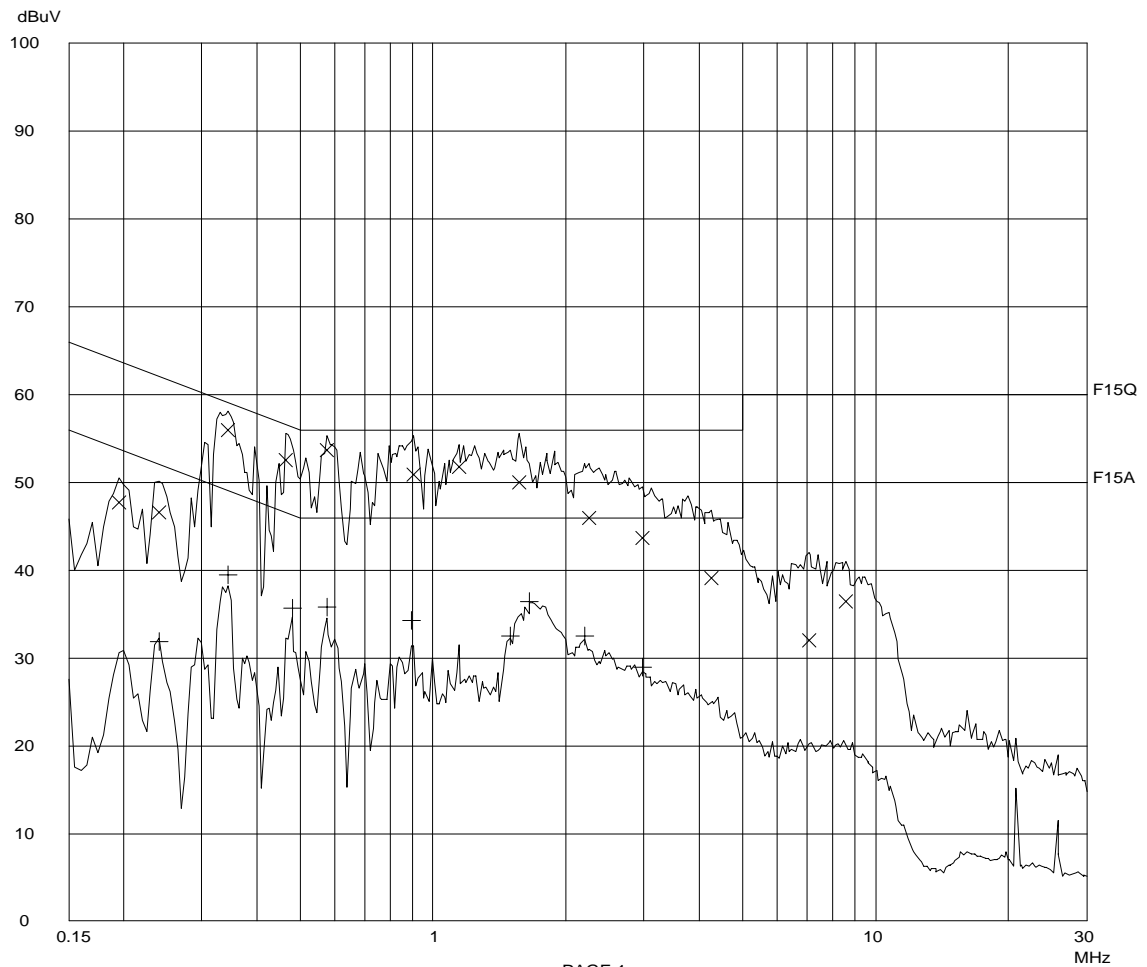

Report No.: 07097941  
Talk With Charging Mode  
AC Mains "L"

Report No.:07097941

Scan Settings (1 Range)

|----- Frequencies -----||----- Receiver Settings -----|

Start	Stop	Step	IF BW	Detector	M-Time	Atten	Preamp	OpRge
150k	30M	5k	10k	PK+AV	10ms	AUTO	LN OFF	60dB

Final Measurement: x QP / + AV

Meas Time: 1 s

Subranges: 16

Acc Margin: 20dB

Transducer No.	Start	Stop	Name
2	1 9k	30M	EW0700
12	9k	30M	EW0090

Ctrl No.: N/A

Report No.: 07097941  
Talk With Charging Mode  
AC Mains "L"

Final Measurement: x QP / + AV

Meas Time: 1 s

Subranges: 16

Acc Margin: 20dB

Transducer No.	Start	Stop	Name
2	1 9k	30M	EW0700
12	9k	30M	EW0090

Report No.: 07097941  
Talk With Charging Mode  
AC Mains "N"

Report No.:07097941