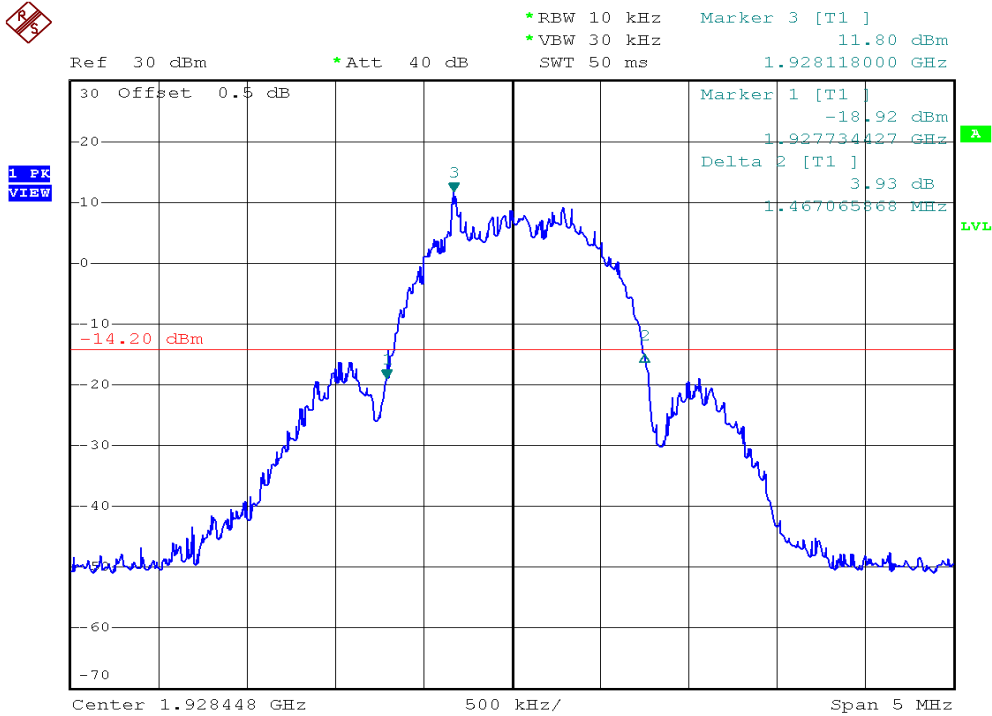

INTERTEK TESTING SERVICES

26dB Emission Bandwidth Plots

Plot H1A

Plot H1B

INTERTEK TESTING SERVICES

26dB Emission Bandwidth Plots

Plot H1C

Plot H1D

INTERTEK TESTING SERVICES

26dB Emission Bandwidth Plots

Plot H1E

Plot H1F