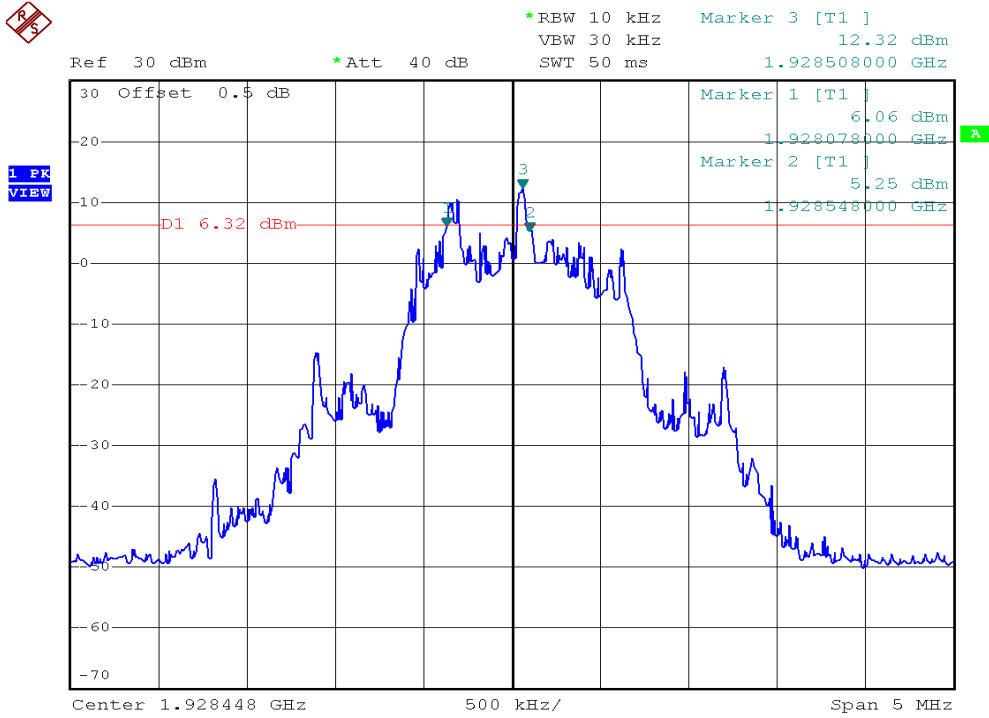

INTERTEK TESTING SERVICES

26dB Emission Bandwidth Plots

Plot B1I

Plot B1J

INTERTEK TESTING SERVICES

26dB Emission Bandwidth Plots

Plot B1K

Plot B1L

INTERTEK TESTING SERVICES

26dB Emission Bandwidth Plots

Plot H1A

Plot H1B

INTERTEK TESTING SERVICES

26dB Emission Bandwidth Plots

Plot H1C

Plot H1D