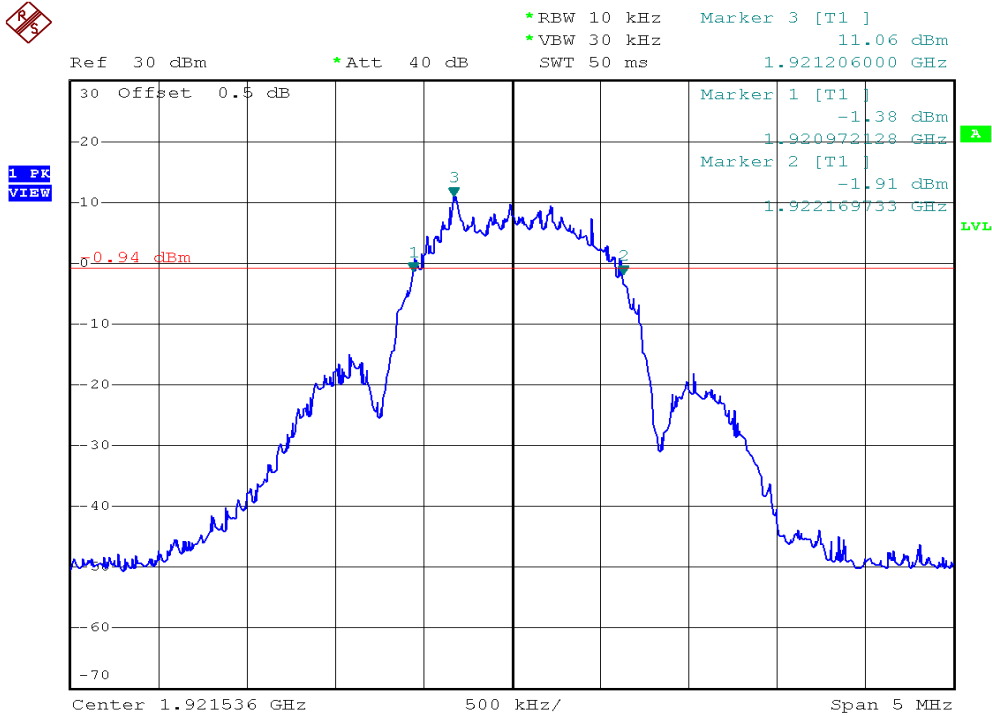

INTERTEK TESTING SERVICES

26dB Emission Bandwidth Plots

Plot H1A

Plot H1B

INTERTEK TESTING SERVICES

26dB Emission Bandwidth Plots

Plot H1C

Plot H1D

INTERTEK TESTING SERVICES

26dB Emission Bandwidth Plots

Plot H1E

Plot H1F