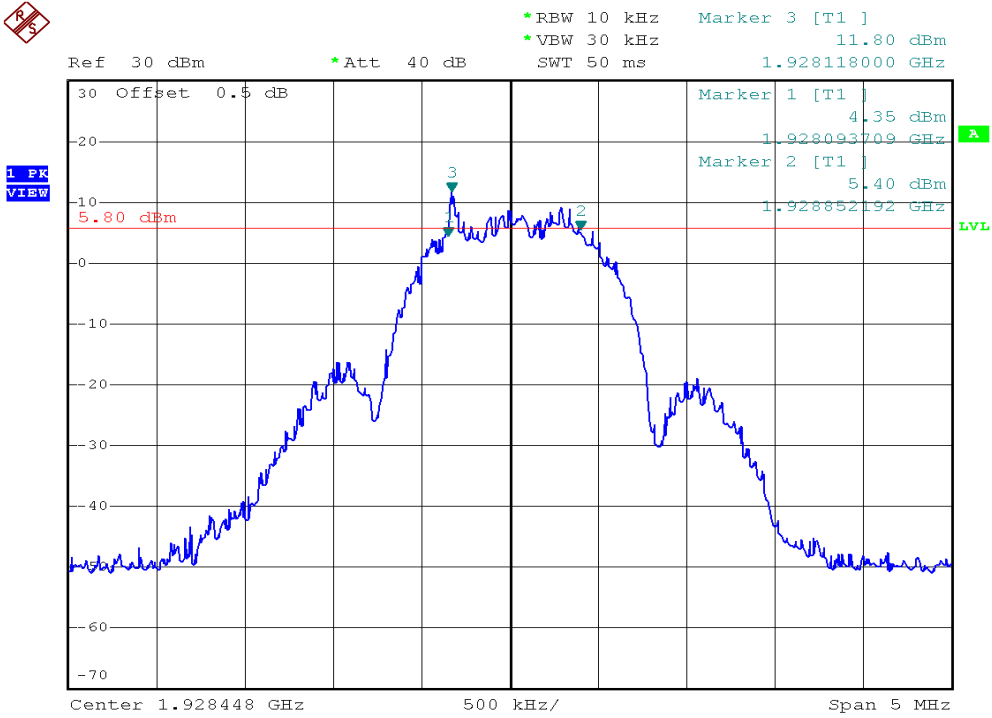

INTERTEK TESTING SERVICES

26dB Emission Bandwidth Plots

Plot H1E