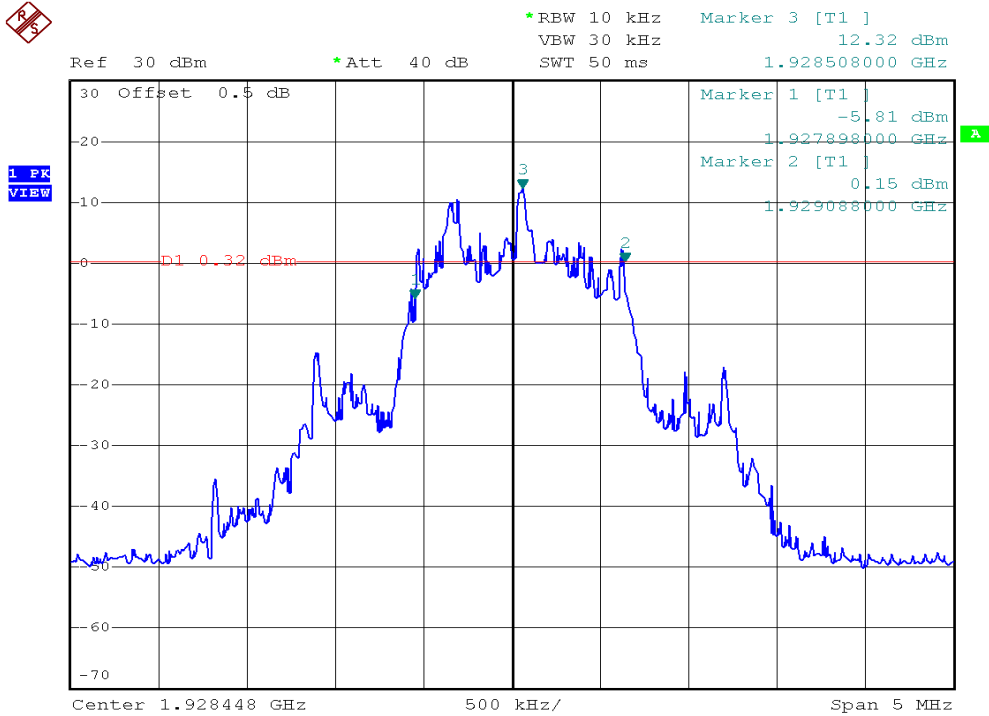

INTERTEK TESTING SERVICES

26dB Emission Bandwidth Plots

Plot B1I

Plot B1J

INTERTEK TESTING SERVICES

26dB Emission Bandwidth Plots

Plot B1K

Plot B1L

INTERTEK TESTING SERVICES

26dB Emission Bandwidth Plots

Plot H1A

Plot H1B

INTERTEK TESTING SERVICES

26dB Emission Bandwidth Plots

Plot H1C

Plot H1D