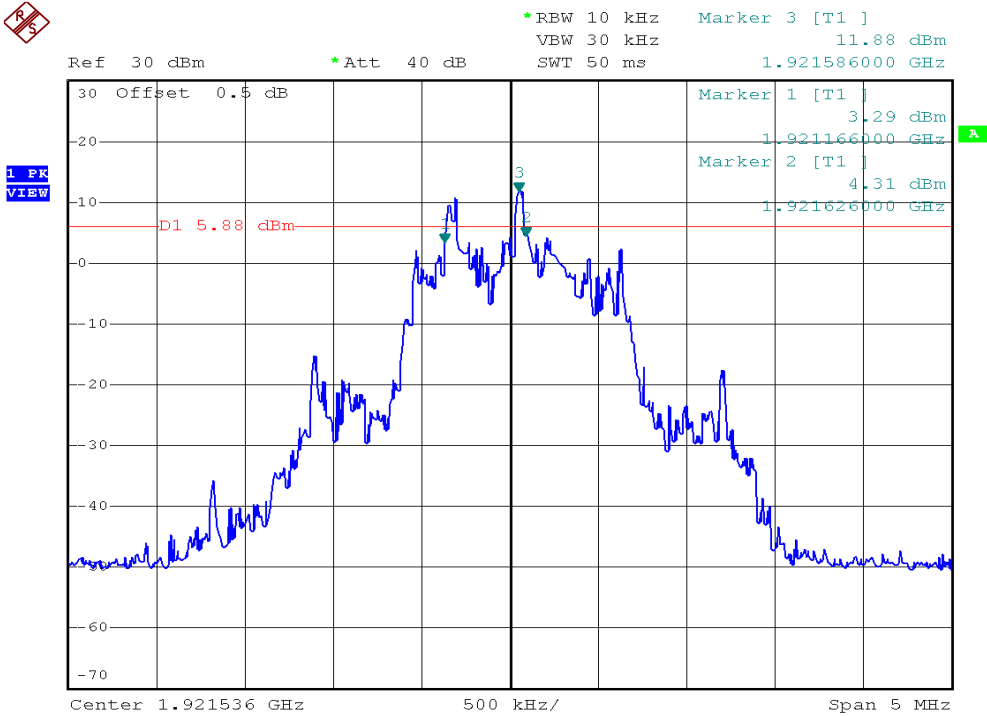

INTERTEK TESTING SERVICES

26dB Emission Bandwidth Plots

Plot B1A

Plot B1B

INTERTEK TESTING SERVICES

26dB Emission Bandwidth Plots

Plot B1C

Plot B1D

INTERTEK TESTING SERVICES

26dB Emission Bandwidth Plots

Plot B1E

Plot B1F

INTERTEK TESTING SERVICES

26dB Emission Bandwidth Plots

Plot B1G

Plot B1H

INTERTEK TESTING SERVICES

26dB Emission Bandwidth Plots

Plot B1I

Plot B1J

INTERTEK TESTING SERVICES

26dB Emission Bandwidth Plots

Plot B1K

Plot B1L