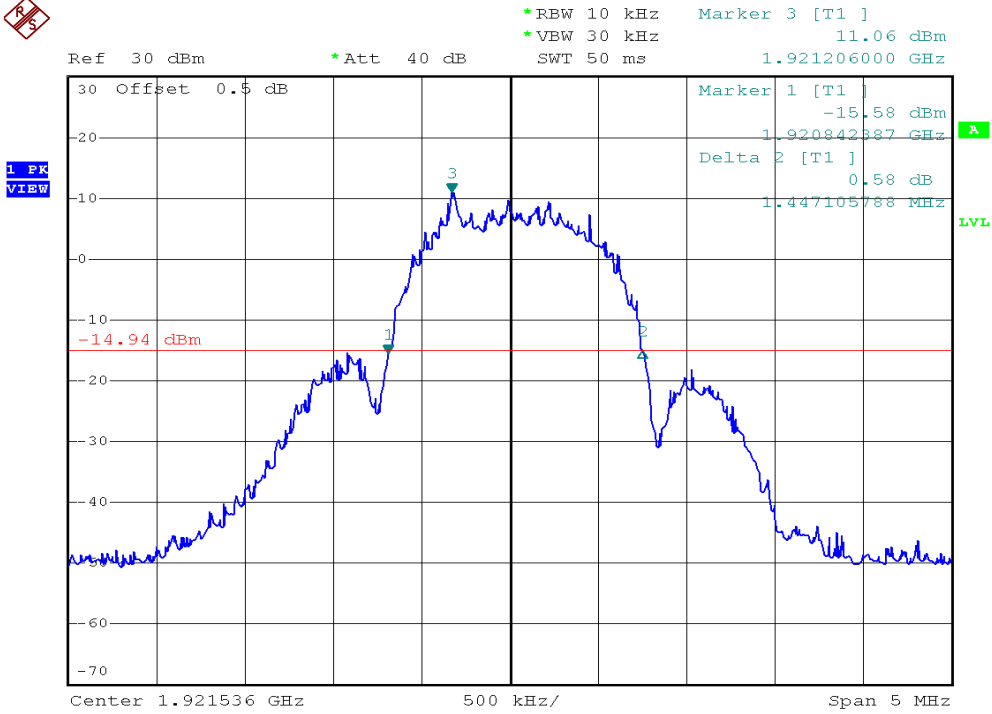

INTERTEK TESTING SERVICES

26dB Emission Bandwidth Plots

Plot H1A