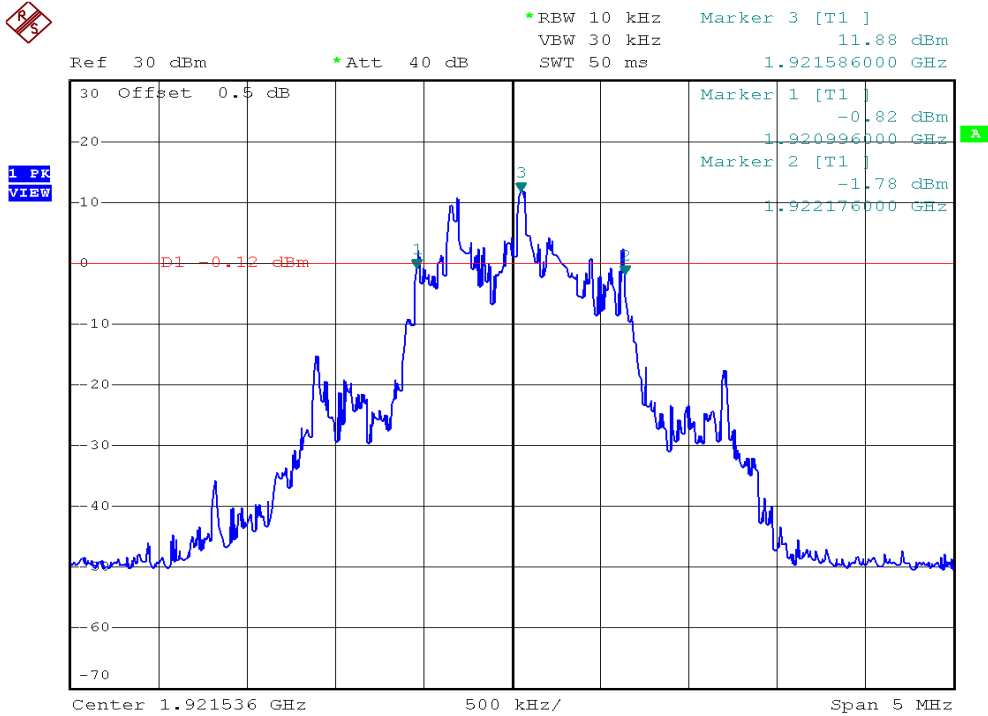

INTERTEK TESTING SERVICES

26dB Emission Bandwidth Plots

Plot B1E

Plot B1F

INTERTEK TESTING SERVICES

26dB Emission Bandwidth Plots

Plot B1G

Plot B1H

INTERTEK TESTING SERVICES

26dB Emission Bandwidth Plots

Plot B1I

Plot B1J

INTERTEK TESTING SERVICES

26dB Emission Bandwidth Plots

Plot B1K

Plot B1L