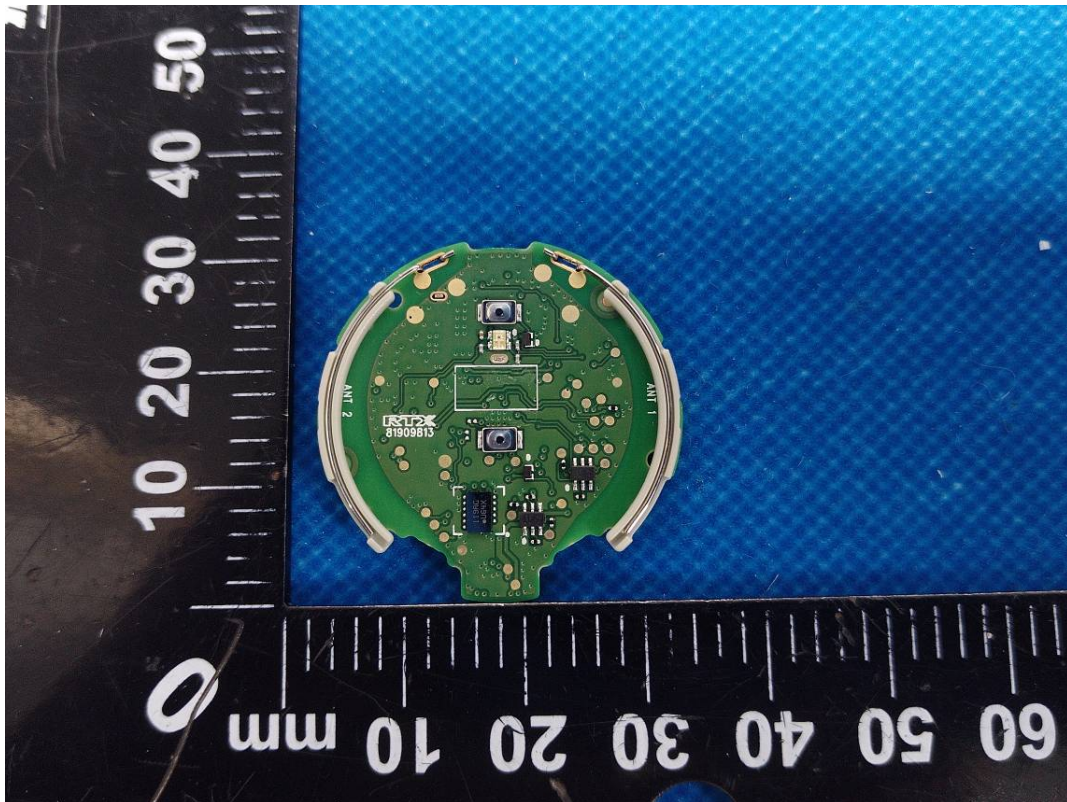

EUT INTERNAL PHOTOGRAPHS

CAUTION:

- Do not disassemble, customize or short-circuit
- Charge only with provided Desktop Charger
- Do not place battery in fire or heat the battery

Model :BP2126
Made in China
Zhongshan Tianmao Battery Co., Ltd.

ANT1

ANT2