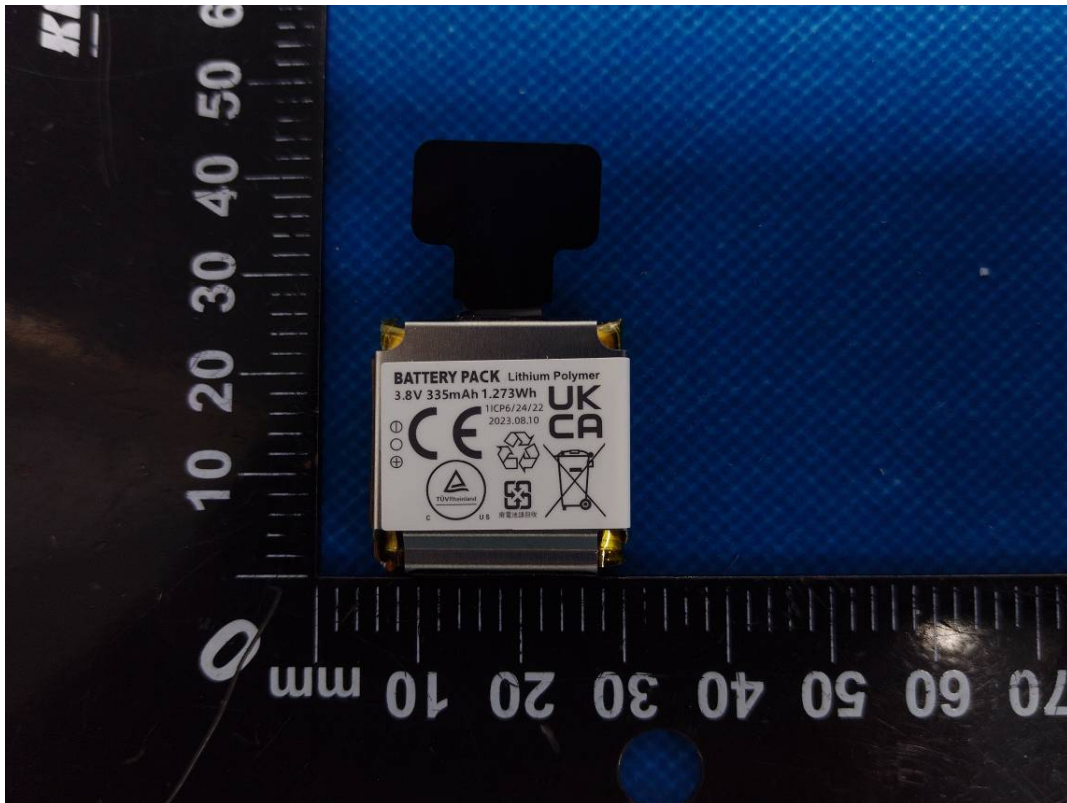

EUT INTERNAL PHOTOGRAPHS

CAUTION:

- Do not disassemble, customize or short-circuit
- Charge only with provided Desktop Charger
- Do not place battery in fire or heat the battery

Model :BP2126
Made in China
Zhongshan Tianmao Battery Co., Ltd.