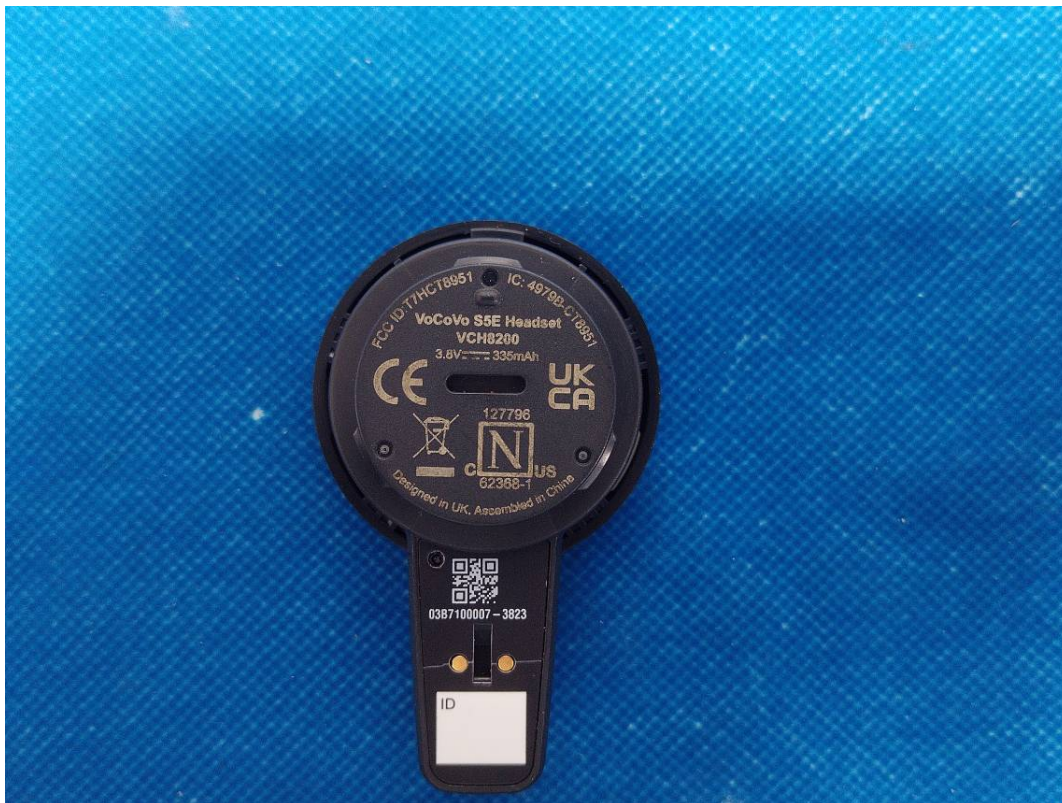

EUT INTERNAL PHOTOGRAPHS

CAUTION:

- Do not disassemble, customize or short-circuit
- Charge only with provided Desktop Charger
- Do not place battery in fire or heat the battery

Model :BP2126
Made in China
Zhongshan Tianmao Battery Co., Ltd.