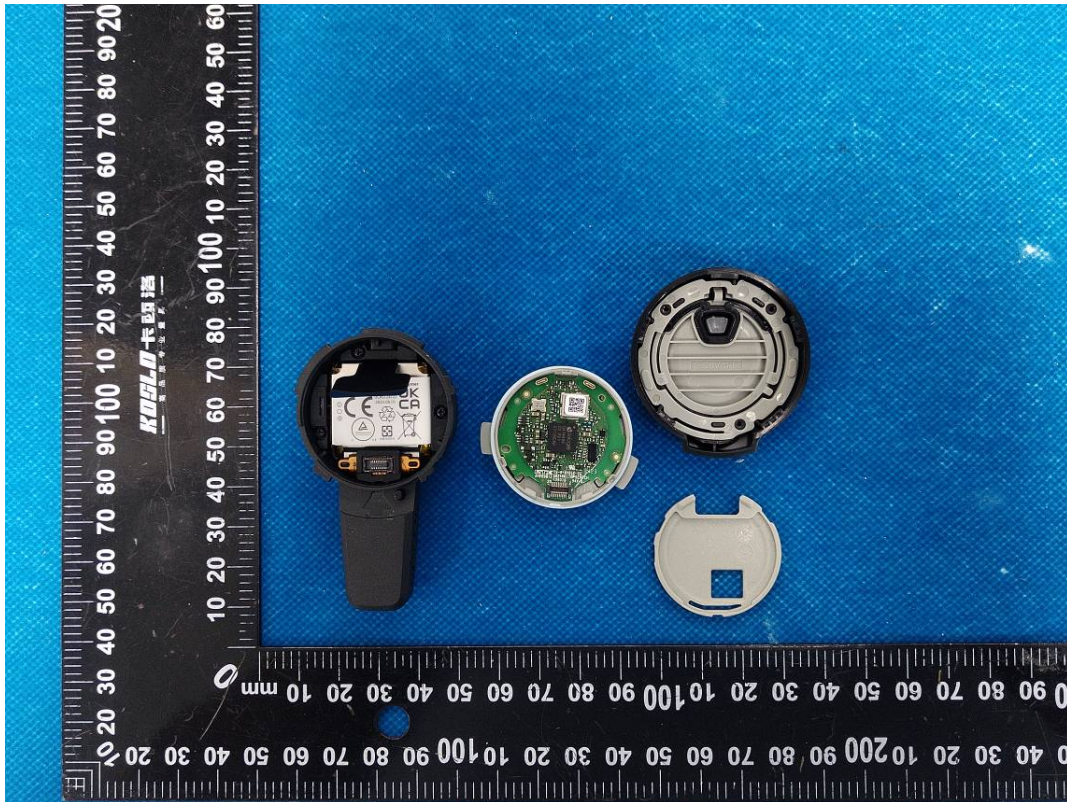

EUT INTERNAL PHOTOGRAPHS

CAUTION:

- Do not disassemble, customize or short-circuit
- Charge only with provided Desktop Charger
- Do not place battery in fire or heat the battery

Model :BP2126
Made in China
Zhongshan Tianmao Battery Co., Ltd.