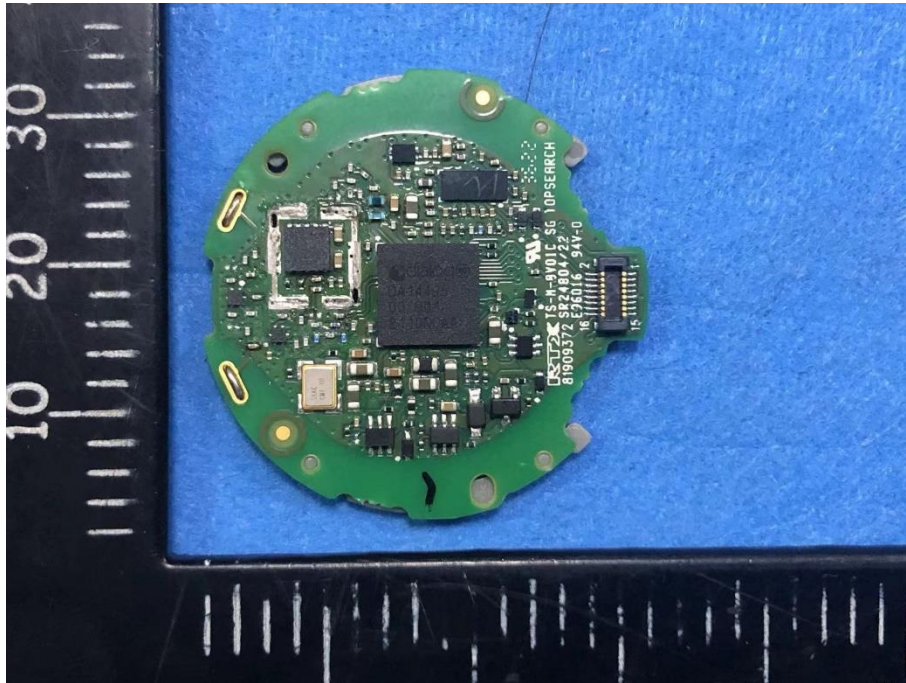

**Appendix - Internal Photographs of EUT Constructional Details**

**FCC ID: T7HCT8950**

**IC: 4979B-CT8950**

**Model Name: S5 Pro VCV5000**

**Photo 1**

**Photo 2**

Photo 3

Photo 4

Photo 5

Photo 6

Photo 7

Photo 8

Photo 9