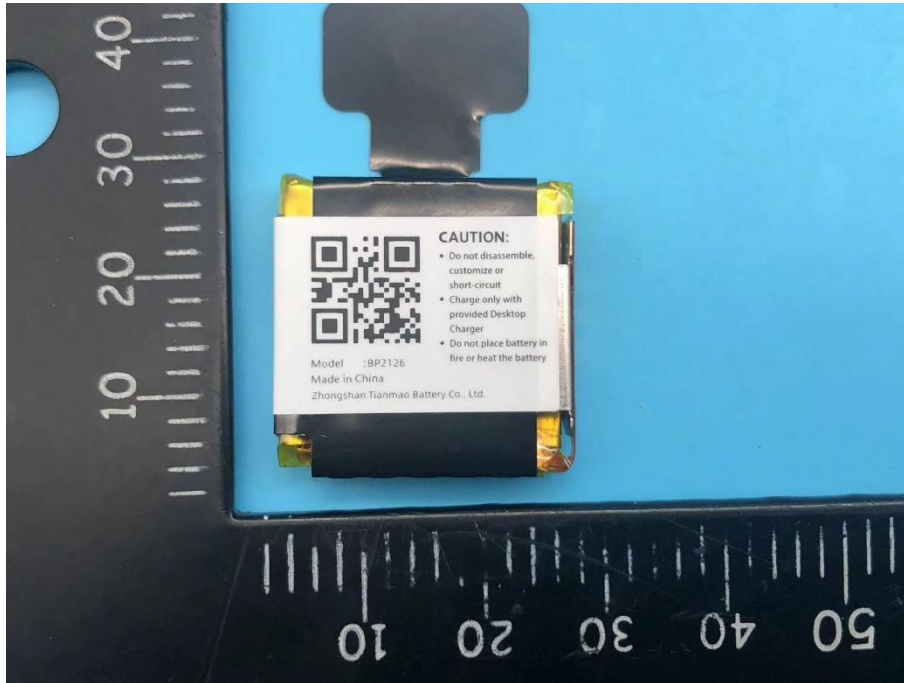

**Appendix - Internal Photographs of EUT Constructional Details**

**FCC ID: T7HCT8950**

**IC: 4979B-CT8950**

**Model Name: S5 Pro VCV5000**

**Photo 1**

**Photo 2**

Photo 3

Photo 4