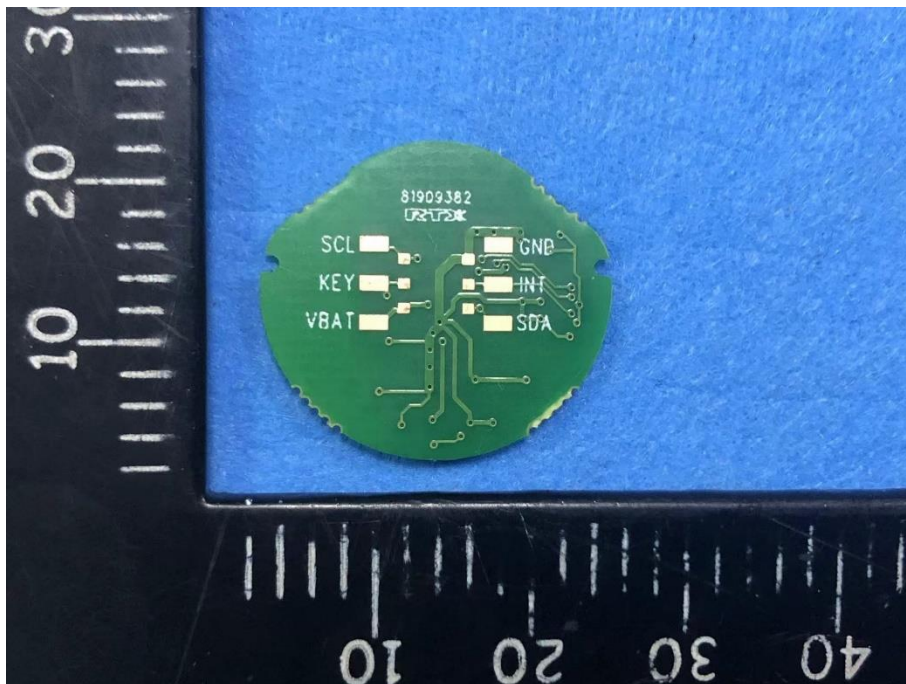

**Appendix - Internal Photographs of EUT Constructional Details**

**FCC ID: T7HCT8950**

**IC: 4979B-CT8950**

**Model Name: S5 Pro VCV5000**

**Photo 1**

**Photo 2**

Photo 3

Photo 4

Photo 5

Photo 6

Photo 7

Photo 8

Photo 9