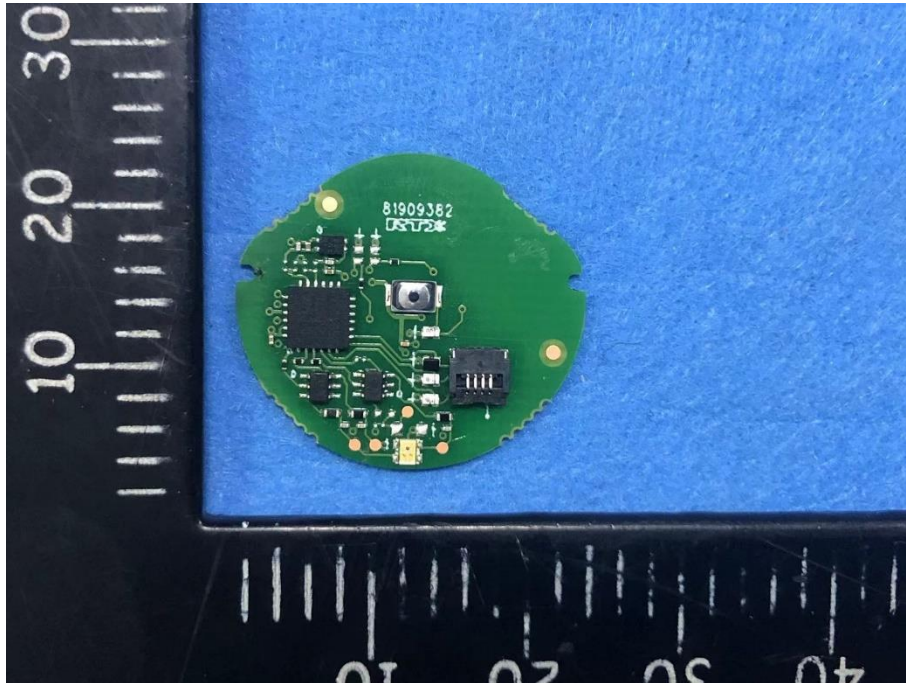

**Appendix - Internal Photographs of EUT Constructional Details**

**FCC ID: T7HCT8950**

**IC: 4979B-CT8950**

**Model Name: S5 Pro VCV5000**

**Photo 1**

**Photo 2**

Photo 3

Photo 4

Photo 5

Photo 6

Photo 7

Photo 8

Photo 9