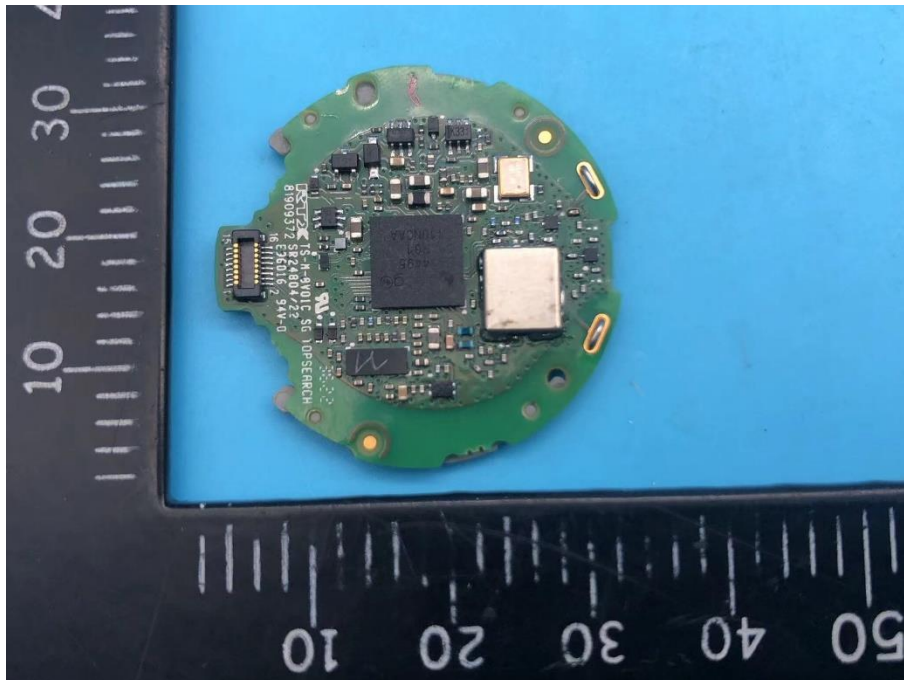

**Appendix - Internal Photographs of EUT Constructional Details**

**FCC ID: T7HCT8950**

**IC: 4979B-CT8950**

**Model Name: S5 Pro VCV5000**

**Photo 1**

**Photo 2**

Photo 3

Photo 4