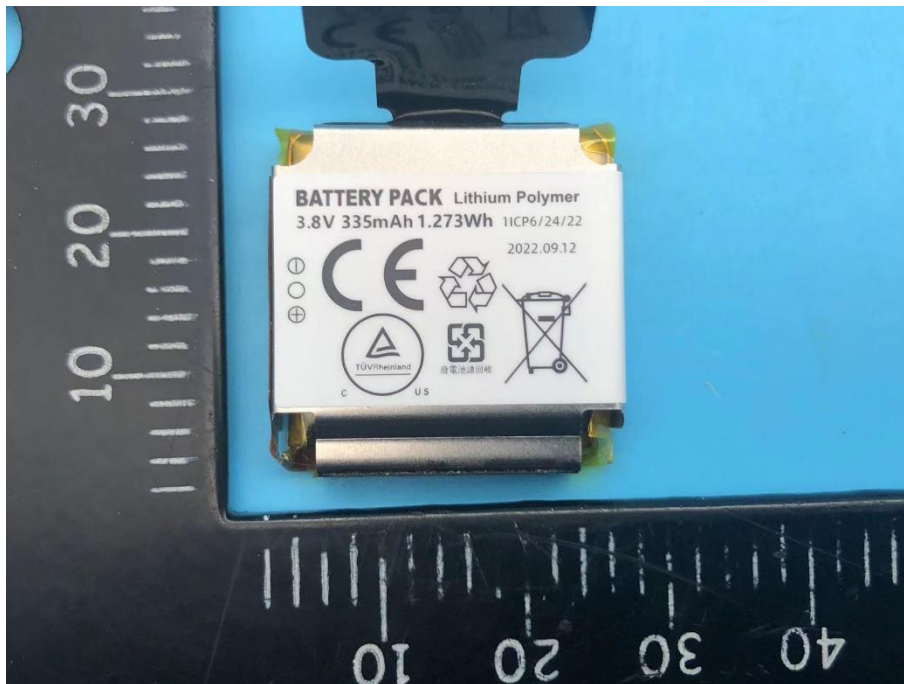

**Appendix - Internal Photographs of EUT Constructional Details**

**FCC ID: T7HCT8950**

**IC: 4979B-CT8950**

**Model Name: S5 Pro VCV5000**

**Photo 1**

**Photo 2**

Photo 3

Photo 4