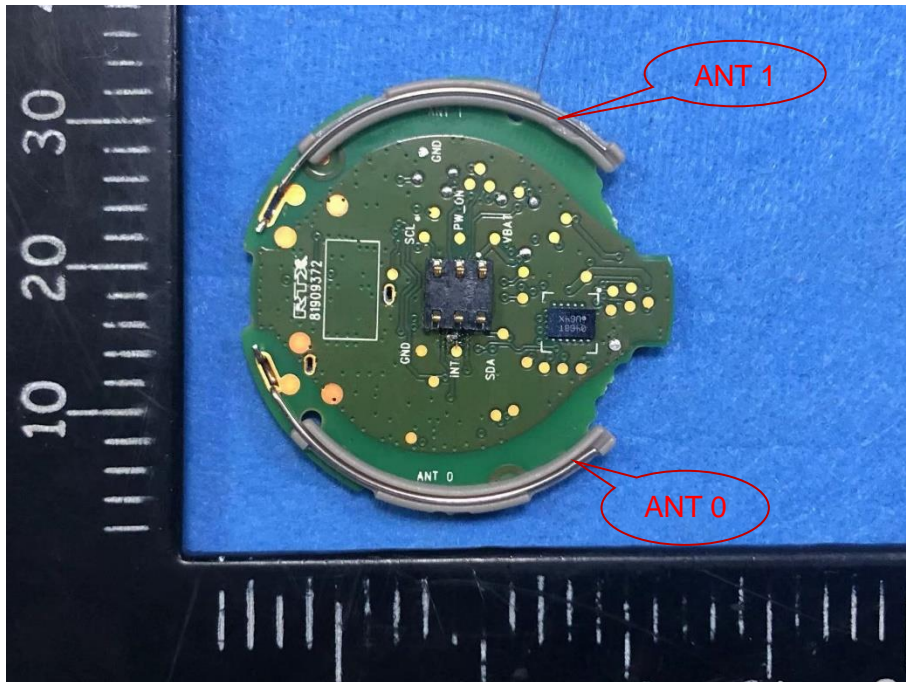

**Appendix - Internal Photographs of EUT Constructional Details**

**FCC ID: T7HCT8950**

**IC: 4979B-CT8950**

**Model Name: S5 Pro VCV5000**

**Photo 1**

**Photo 2**

Photo 3

Photo 4

Photo 5

Photo 6

Photo 7

Photo 8

Photo 9