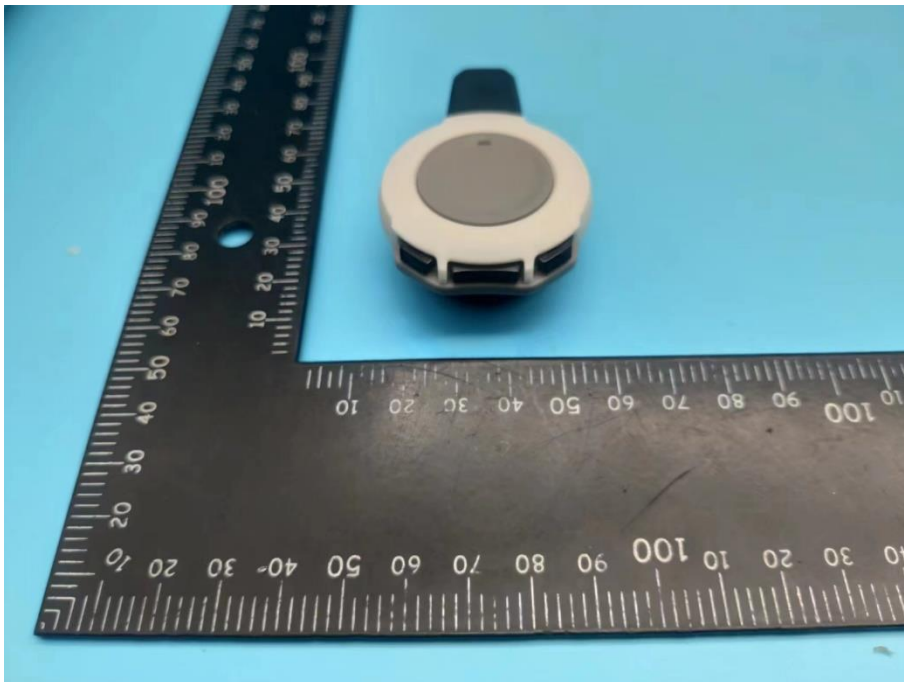

Appendix - External Photographs of EUT Constructional Details

FCC ID: T7HCT8950

IC: 4979B-CT8950

Model Name: S5 Pro VCV5000

Photo 1

Photo 2

Photo 3

Photo 4

Photo 5

Photo 6

Photo 7