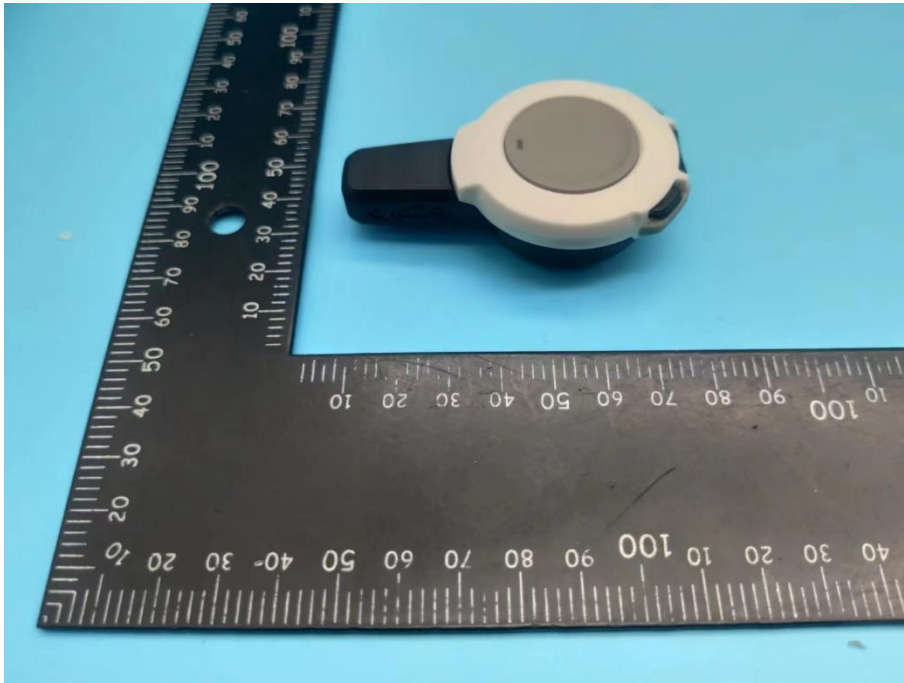

Appendix - External Photographs of EUT Constructional Details

FCC ID: T7HCT8950

IC: 4979B-CT8950

Model Name: S5 Pro VCV5000

Photo 1

Photo 2

Photo 3

Photo 4

Photo 5

Photo 6

Photo 7