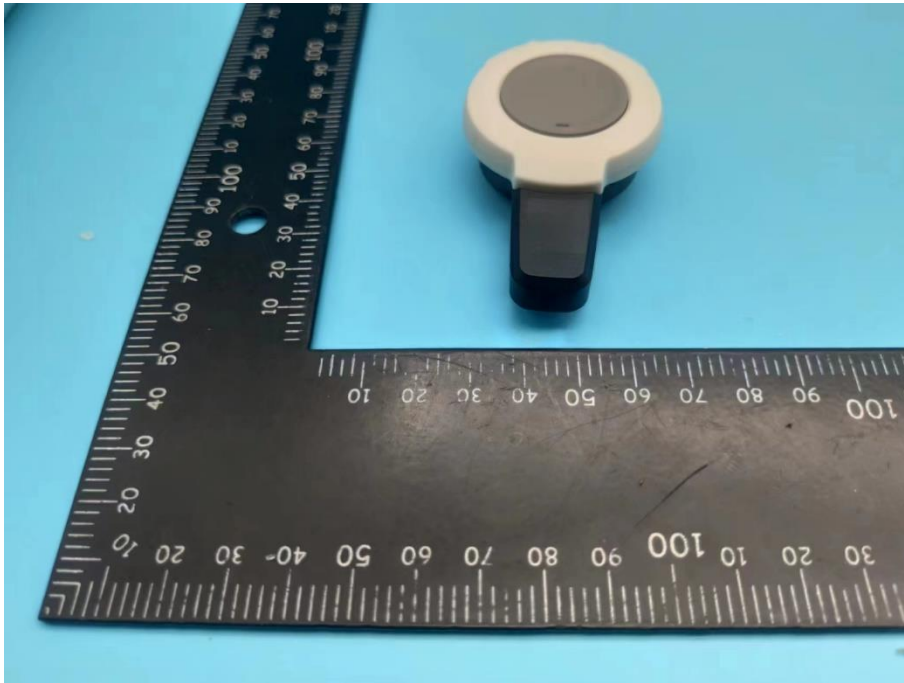

Appendix - External Photographs of EUT Constructional Details

FCC ID: T7HCT8950

IC: 4979B-CT8950

Model Name: S5 Pro VCV5000

Photo 1

Photo 2

Photo 3

Photo 4