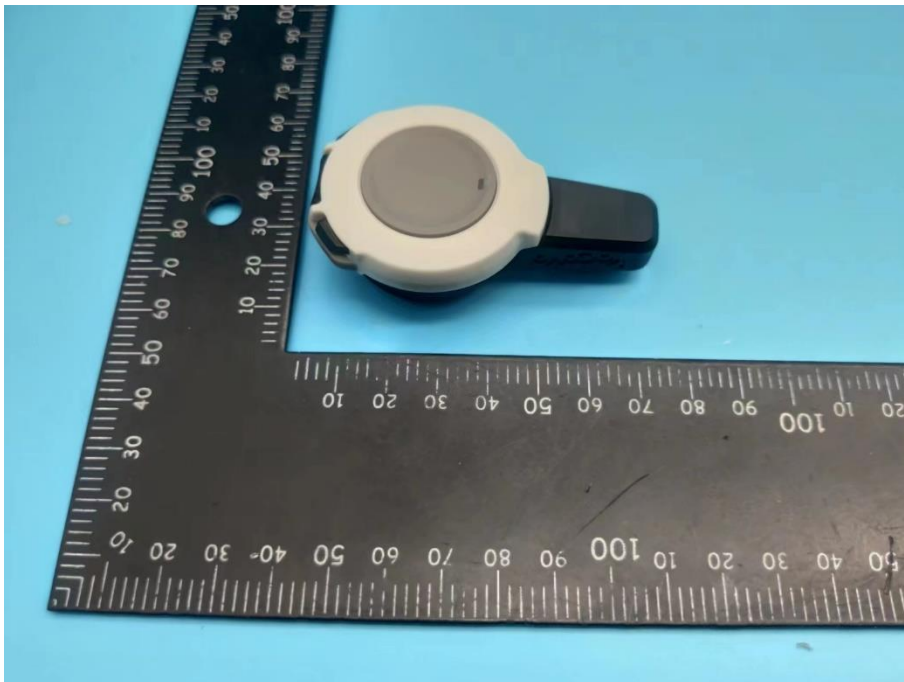

Appendix - External Photographs of EUT Constructional Details

FCC ID: T7HCT8950

IC: 4979B-CT8950

Model Name: S5 Pro VCV5000

Photo 1

Photo 2

Photo 3

Photo 4

Photo 5

Photo 6

Photo 7