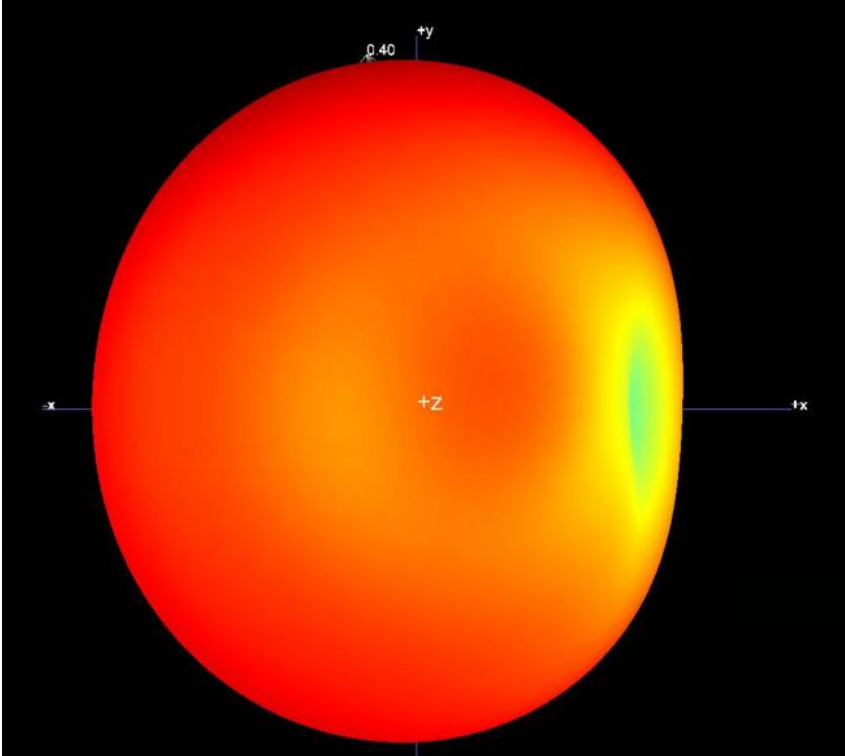

Antenna Spc.

Model: S5 Pro VCV5000

Brand: RTX

Type: Wire

Max Peak Gain: 0.5dBi

Frequency Range: 1881.792-1928.448MHz

RTX HONG KONG LTD

8/F Corporation Square 8 Lam Lok Street,

Kowloon Bay, Hong kong

Frequency	Total(dBi)
1881.792 MHz	-1.46
1904.25 6 MHz	-1.02
1928.448 MHz	0.5 0

Typical Free Space Radiation Pattern

3D Radiation Pattern

Typical Free Space Radiation Pattern

2D Radiation Pattern