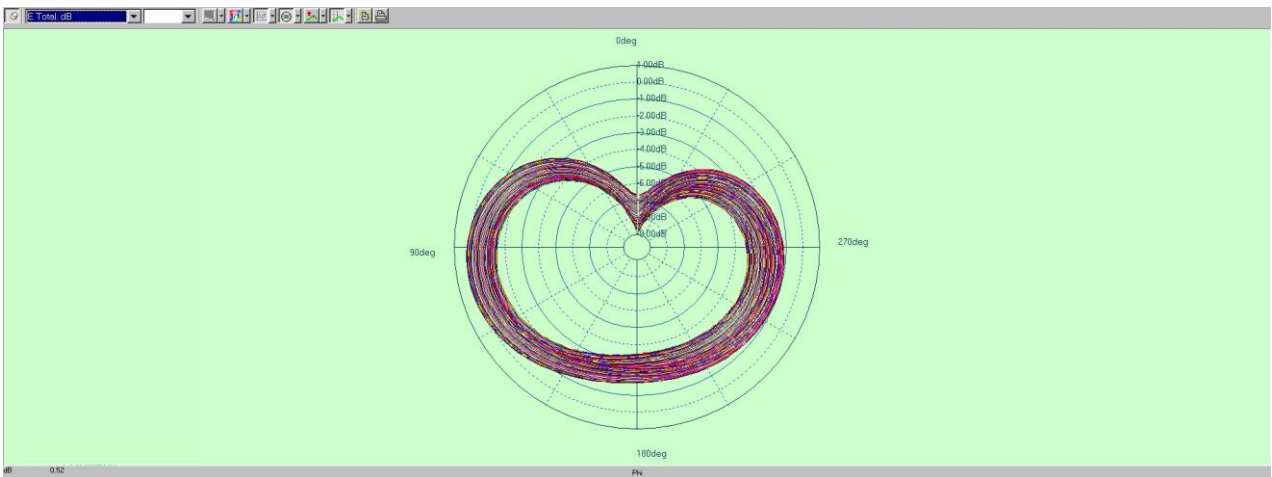

PHI=90

THETA=90

Prepared	Checked	Approved
Jack ma	Tom yang	Tony tse