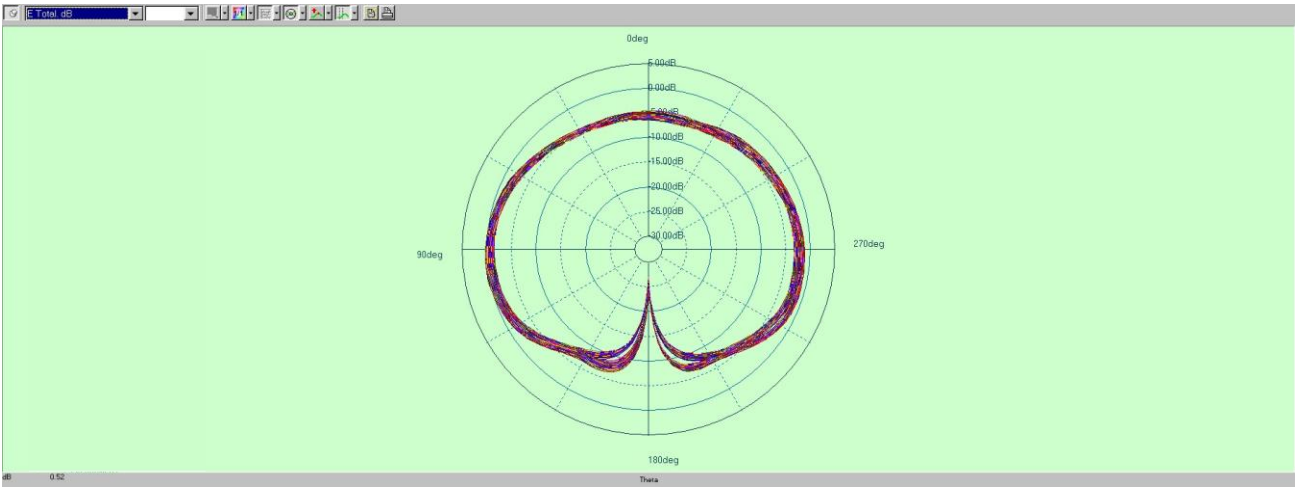

PHI=90

THETA=90

Prepared	Checked	Approved
Jack ma	Tom yang	Tony tse