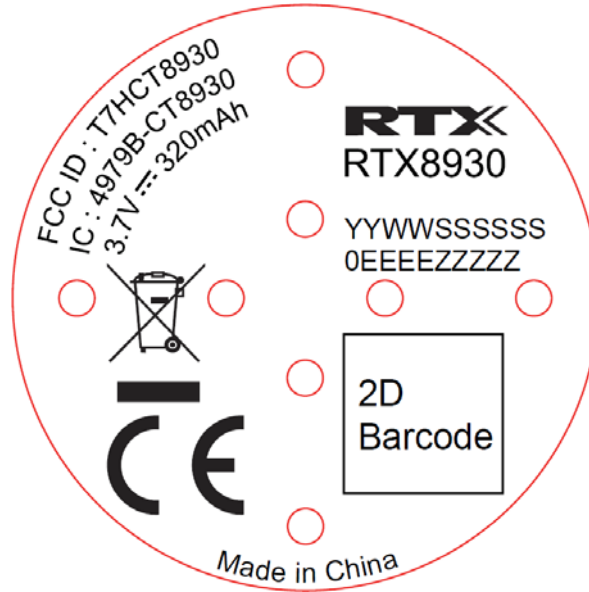

EXHIBIT A - FCC ID LABEL AND LOCATION

FCC ID Label

FCC ID Label Location Information

The label shown shall be permanently affixed at a conspicuous location on the device and be readily visible to the user at the time purchase (Labeling requirements per 2.925)