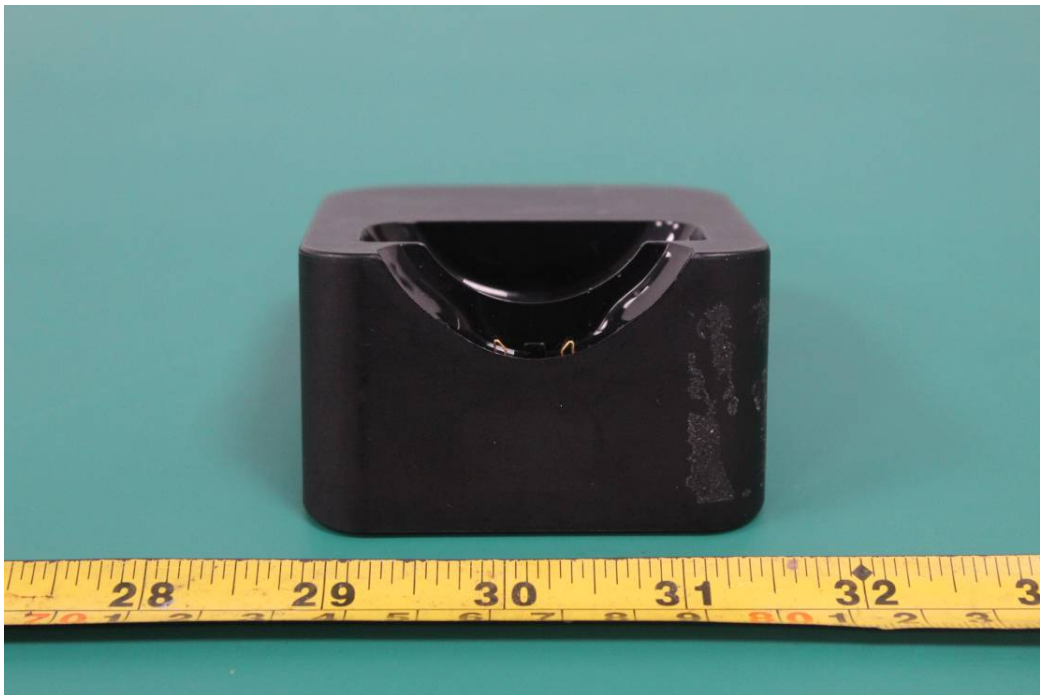

EXHIBIT B - EUT EXTERNAL PHOTOGRAPHS

Charger

For Adapter 1 (Model: S003ATU0500060)

For Adapter 2 (Model: S008ACM0500060)