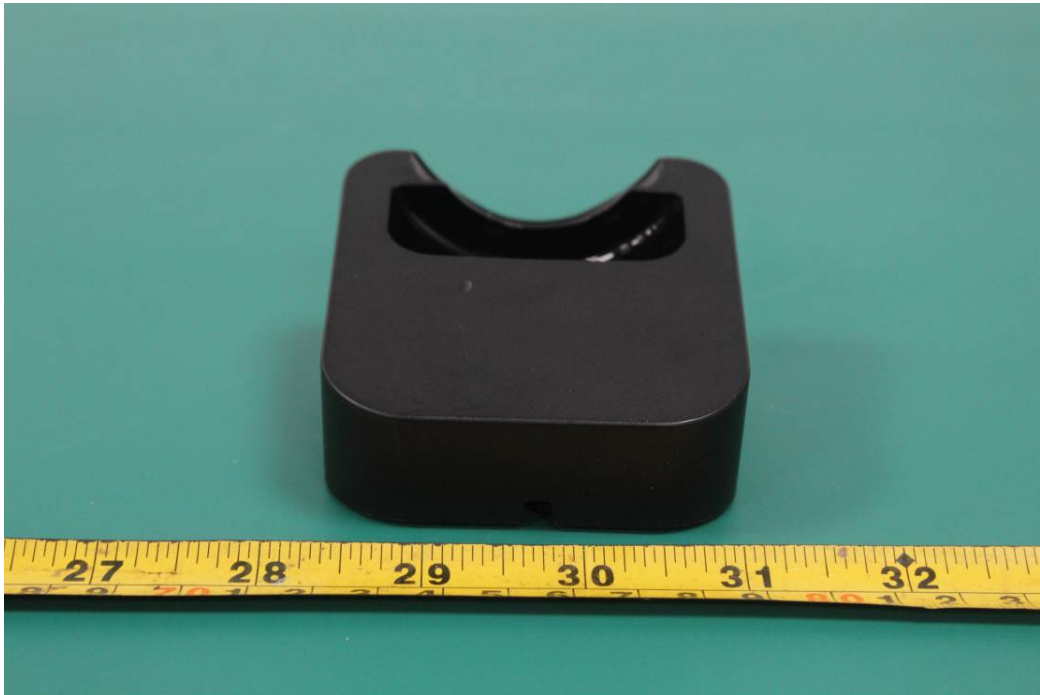

EXHIBIT B - EUT EXTERNAL PHOTOGRAPHS

Charger

For Adapter 1 (Model: S003ATU0500060)

For Adapter 2 (Model: S008ACM0500060)