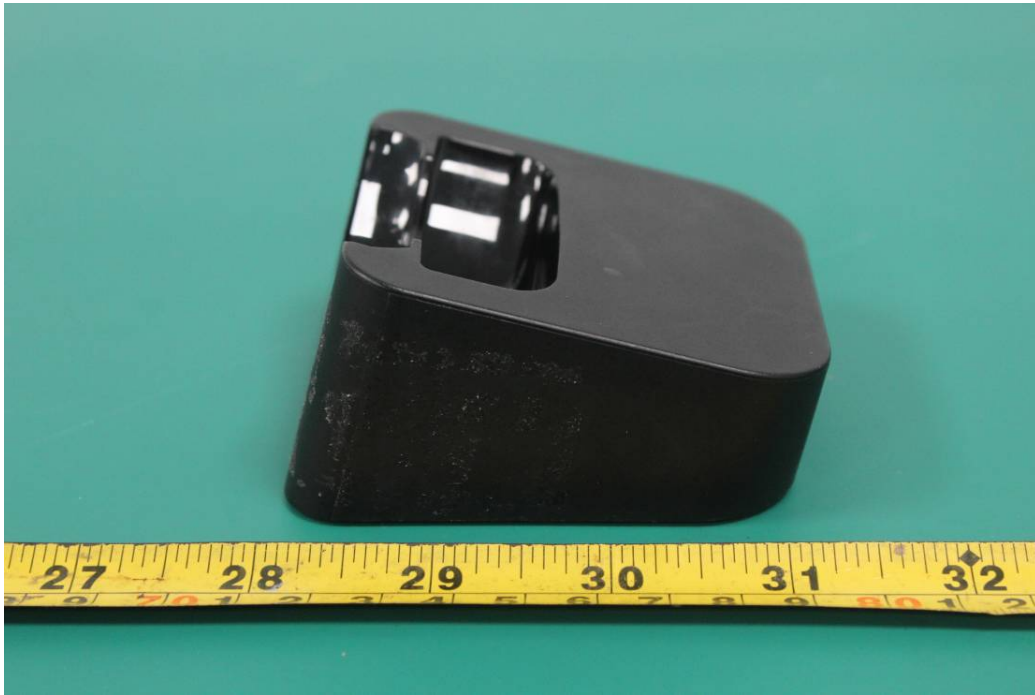

EXHIBIT B - EUT EXTERNAL PHOTOGRAPHS

Charger

For Adapter 1 (Model: S003ATU0500060)

For Adapter 2 (Model: S008ACM0500060)