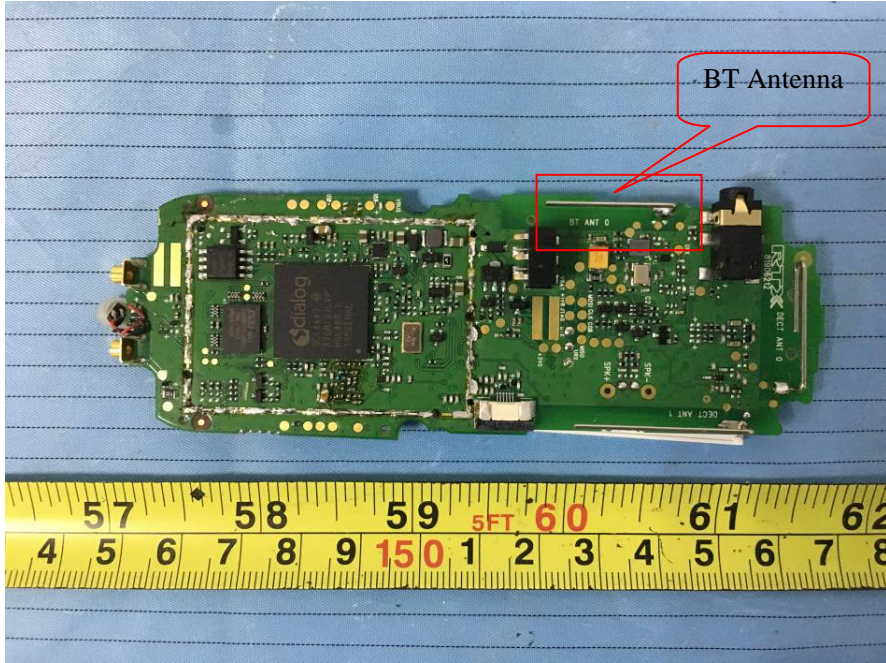

EXHIBIT C - EUT INTERNAL PHOTOGRAPHS

Model: RTX8631 Handset

EUT – Cover off View 1

EUT – Cover off View 2

EUT – Cover off View 3

EUT – Cover off View 4

EUT – Main Board Top View 1

EUT – Main Board Top Shielding off View 1

EUT – Main Board Top Shielding off View 2

EUT – Main Board Bottom View

EUT – Main Board Bottom Shielding off View

EUT – IC View

Model: RTX8632 Handset

EUT – Cover off View 1

EUT – Cover off View 2

Model: RTX8633 Handset