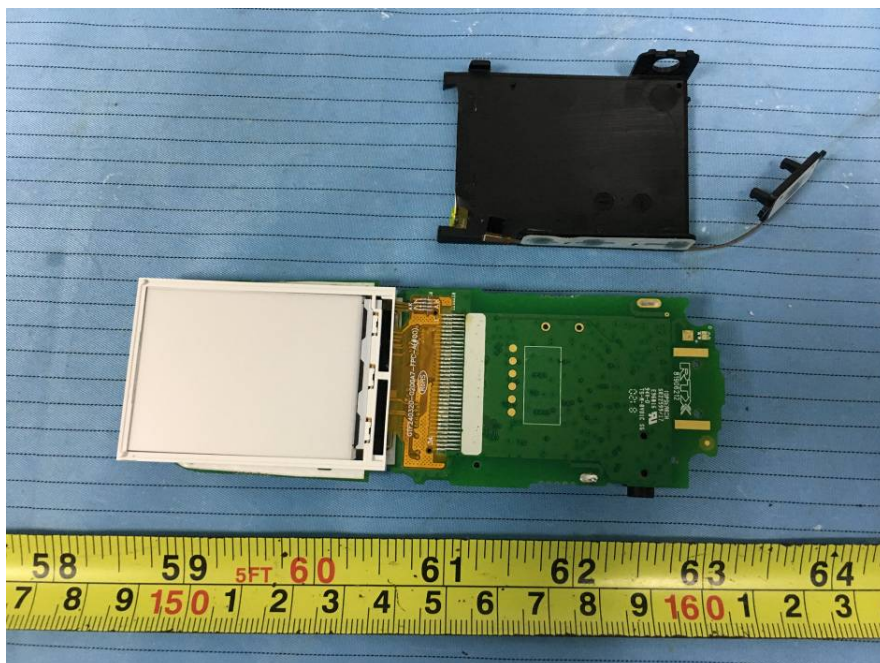

EXHIBIT C - EUT INTERNAL PHOTOGRAPHS

Model: RTX8631 Handset

EUT – Cover off View 1

EUT – Cover off View 2

EUT – Cover off View 3

EUT – Cover off View 4

EUT – Main Board Top View 1

EUT – Main Board Top Shielding off View 1

EUT – Main Board Top Shielding off View 2

EUT – Main Board Bottom View

EUT – Main Board Bottom Shielding off View

EUT – IC View

Model: RTX8632 Handset

EUT – Cover off View 1

EUT – Cover off View 2

Model: RTX8633 Handset

EUT – Cover off View 1

EUT – Cover off View 2

Charger

EUT – Cover off View 1

EUT – Cover off View 2

EUT – Main Board Top View

EUT – Main Board Bottom View

EUT – Battery View