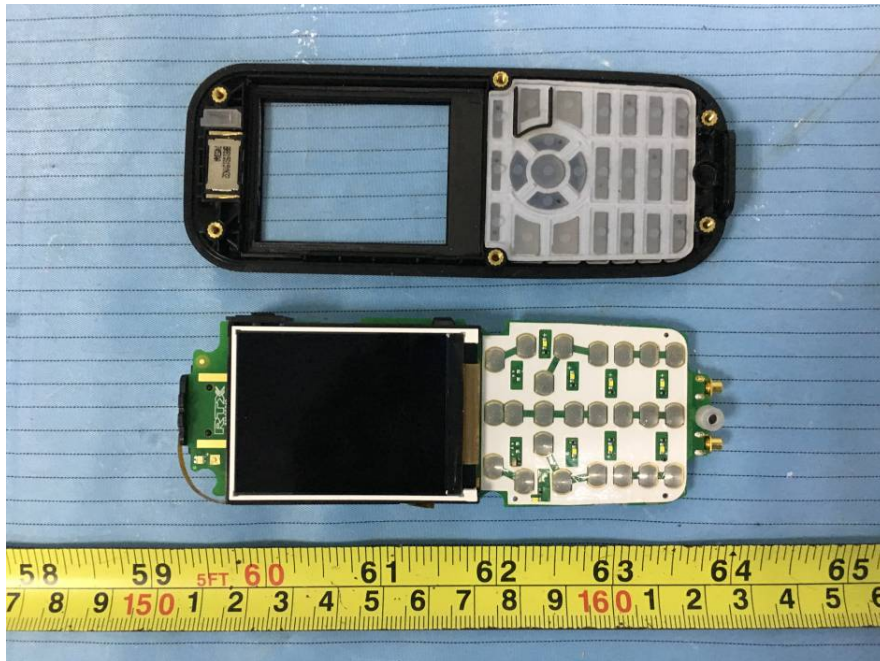

EXHIBIT C - EUT INTERNAL PHOTOGRAPHS

Model: RTX8631 Handset

EUT – Cover off View 1

EUT – Cover off View 2

EUT – Cover off View 3

EUT – Cover off View 4

EUT – Main Board Top View 1

EUT – Main Board Top Shielding off View 1

EUT – Main Board Top Shielding off View 2

EUT – Main Board Bottom View

EUT – Main Board Bottom Shielding off View

EUT – IC View

Model: RTX8632 Handset

EUT – Cover off View 1

EUT – Cover off View 2

Model: RTX8633 Handset

EUT – Cover off View 1

EUT – Cover off View 2

Charger

EUT – Cover off View 1

EUT – Cover off View 2

EUT – Main Board Top View

EUT – Main Board Bottom View

EUT – Battery View