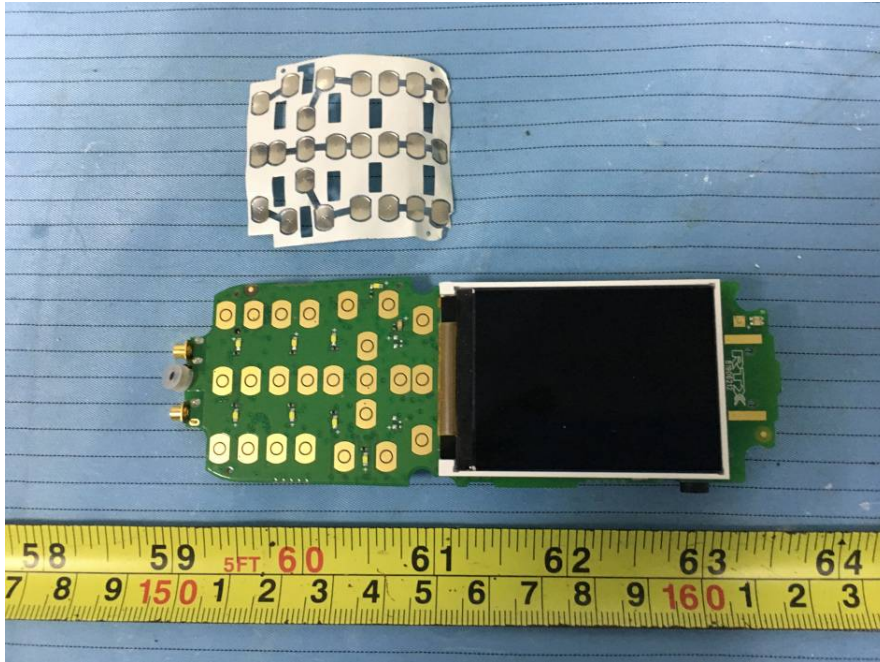

EXHIBIT C - EUT INTERNAL PHOTOGRAPHS

Model: RTX8631 Handset

EUT – Cover off View 1

EUT – Cover off View 2

EUT – Cover off View 3

EUT – Cover off View 4

EUT – Main Board Top View 1

EUT – Main Board Top Shielding off View 1

EUT – Main Board Top Shielding off View 2

EUT – Main Board Bottom View

EUT – Main Board Bottom Shielding off View

EUT – IC View

Model: RTX8632 Handset

EUT – Cover off View 1

EUT – Cover off View 2

Model: RTX8633 Handset

EUT – Cover off View 1

EUT – Cover off View 2

Charger

EUT – Cover off View 1

EUT – Cover off View 2

EUT – Main Board Top View

EUT – Main Board Bottom View

EUT – Battery View