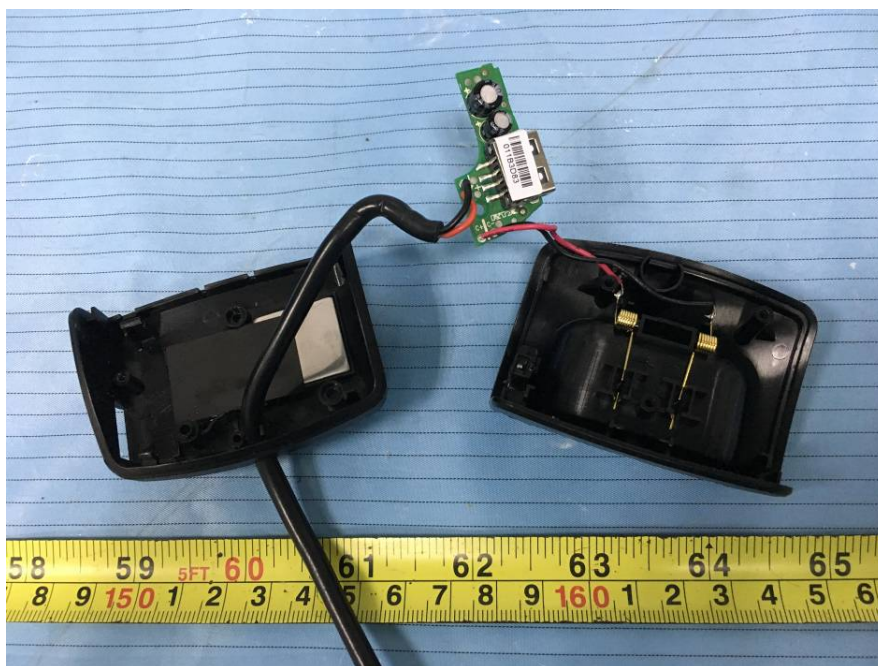

EUT – Main Board Top Shielding off View 2

EUT – Main Board Bottom View

EUT – Main Board Bottom Shielding off View

EUT – IC View

Model: RTX8632 Handset

EUT – Cover off View 1

EUT – Cover off View 2

Model: RTX8633 Handset

EUT – Cover off View 1

EUT – Cover off View 2

Charger

EUT – Cover off View 1

EUT – Cover off View 2

EUT – Main Board Top View

EUT – Main Board Bottom View

EUT – Battery View