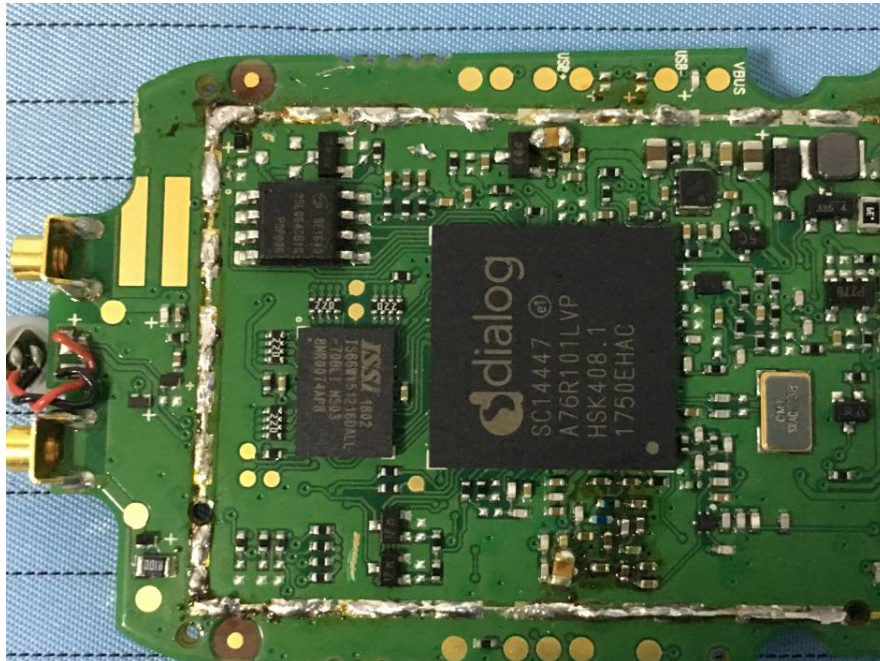

EXHIBIT C - EUT INTERNAL PHOTOGRAPHS

Model: RTX8631 Handset

EUT – Cover off View 1

EUT – Cover off View 2

EUT – Cover off View 3

EUT – Cover off View 4

EUT – Main Board Top View 1

EUT – Main Board Top Shielding off View 1

EUT – Main Board Top Shielding off View 2

EUT – Main Board Bottom View

EUT – Main Board Bottom Shielding off View

EUT – IC View

Model: RTX8632 Handset

EUT – Cover off View 1

EUT – Cover off View 2

Model: RTX8633 Handset

EUT – Cover off View 1

EUT – Cover off View 2

Charger

EUT – Cover off View 1

EUT – Cover off View 2

EUT – Main Board Top View

EUT – Main Board Bottom View

EUT – Battery View