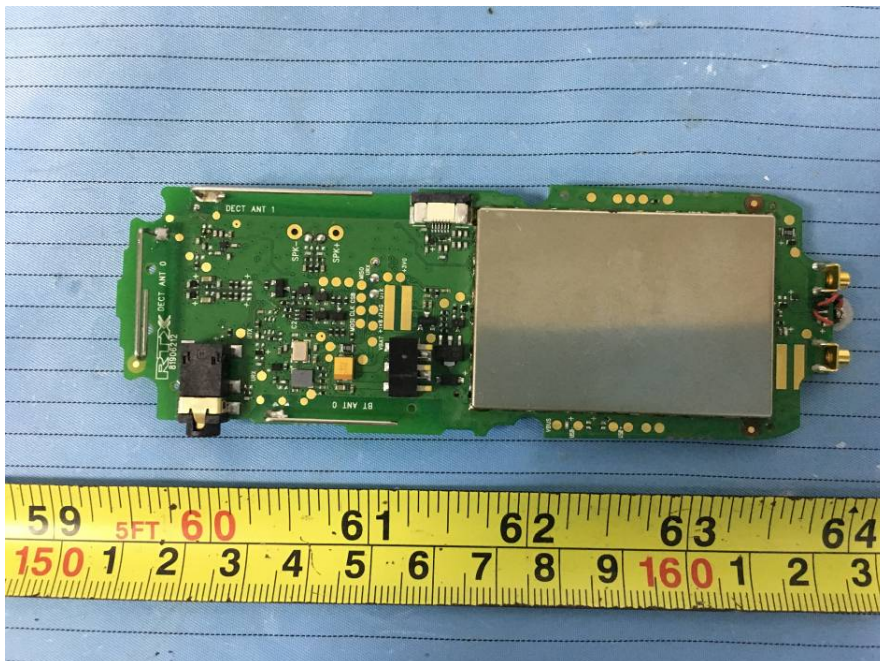

EXHIBIT C - EUT INTERNAL PHOTOGRAPHS

Model: RTX8631 Handset

EUT – Cover off View 1

EUT – Cover off View 2

EUT – Cover off View 3

EUT – Cover off View 4

EUT – Main Board Top View 1

EUT – Main Board Top Shielding off View 1

EUT – Main Board Top Shielding off View 2

EUT – Main Board Bottom View

EUT – Main Board Bottom Shielding off View

EUT – IC View

Model: RTX8632 Handset

EUT – Cover off View 1

EUT – Cover off View 2

Model: RTX8633 Handset

EUT – Cover off View 1

EUT – Cover off View 2

Charger

EUT – Cover off View 1

EUT – Cover off View 2

EUT – Main Board Top View

EUT – Main Board Bottom View

EUT – Battery View