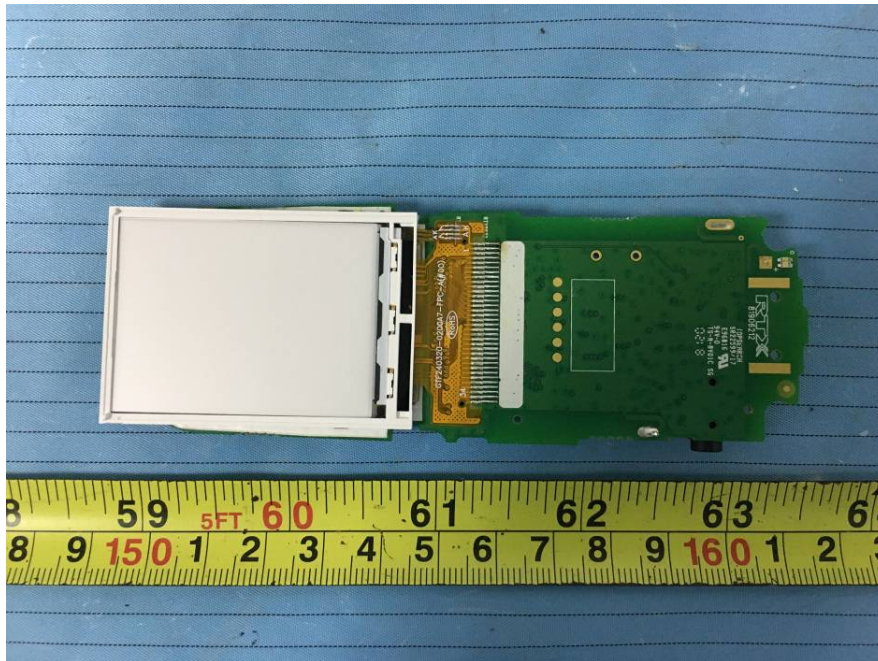

EXHIBIT C - EUT INTERNAL PHOTOGRAPHS

Model: RTX8631 Handset

EUT – Cover off View 1

EUT – Cover off View 2

EUT – Cover off View 3

EUT – Cover off View 4

EUT – Main Board Top View 1

EUT – Main Board Top Shielding off View 1

EUT – Main Board Top Shielding off View 2

EUT – Main Board Bottom View

EUT – Main Board Bottom Shielding off View

EUT – IC View

Model: RTX8632 Handset

EUT – Cover off View 1

EUT – Cover off View 2

Model: RTX8633 Handset

EUT – Cover off View 1

EUT – Cover off View 2

Charger

EUT – Cover off View 1

EUT – Cover off View 2

EUT – Main Board Top View

EUT – Main Board Bottom View

EUT – Battery View