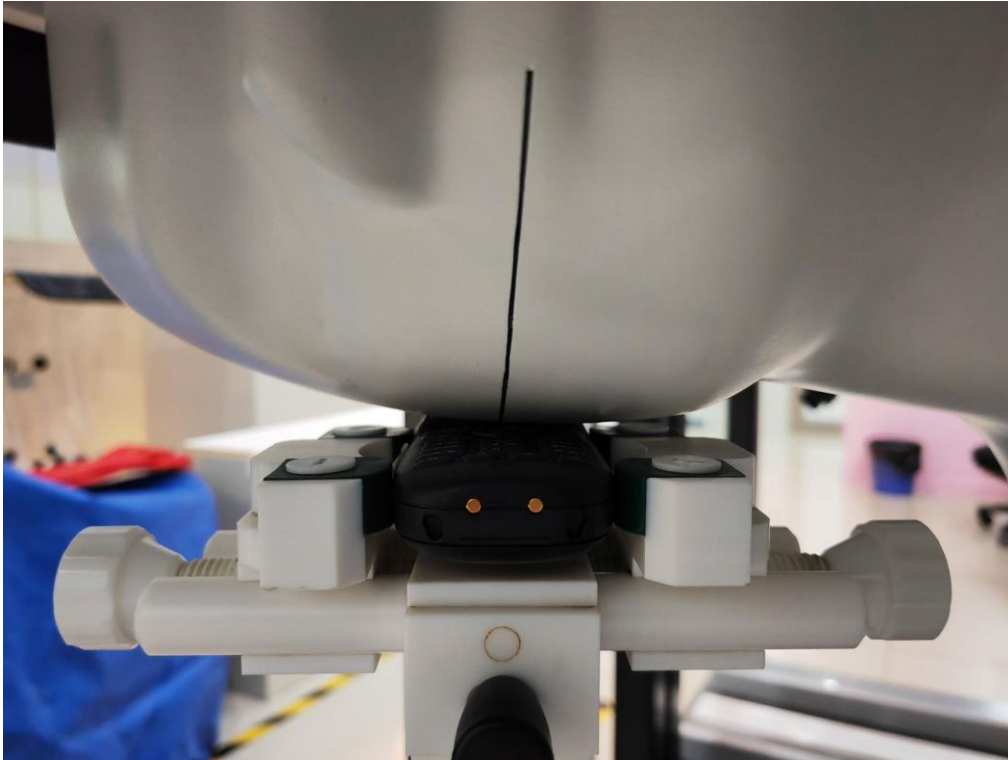

T7HCT8437_SAR Setup photos

Right Cheek

Right Tilt

Left Cheek

Left Tilt

Front Side

Back Side

Left Edge

Right Edge

Top Edge

Back side with back clip(0mm)