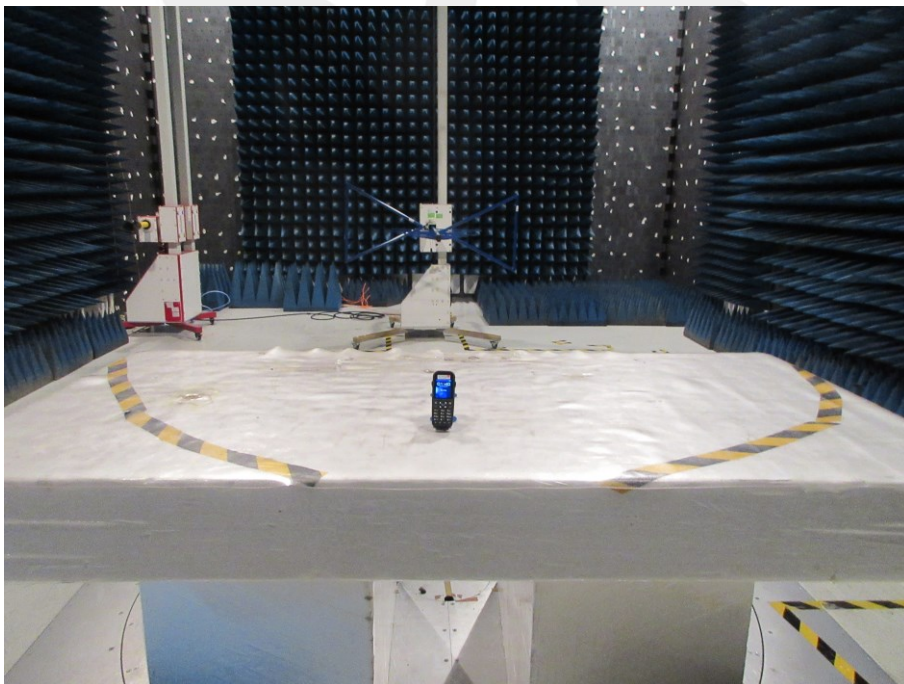

PUE Setup Photo

Model: RTX8436

Conducted Emission

Radiated Spurious Emission (Below 1GHz)

Radiated Spurious Emission (Above 1GHz)