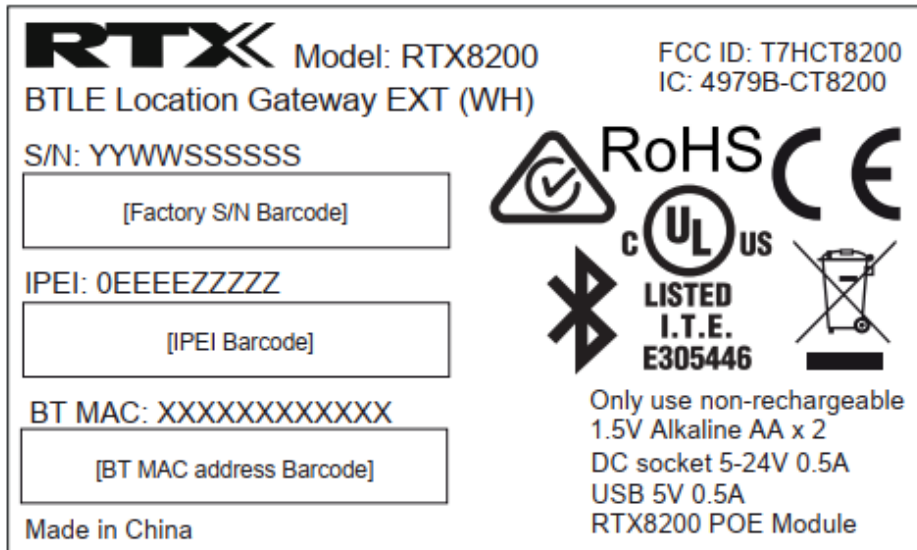

EXHIBIT A - FCC ID LABEL AND LOCATION

For model RTX8200 DECT + BTLE Location Gateway (WH):

FCC ID Label

FCC ID Label Location Information

The label shown shall be permanently affixed at a conspicuous location on the device and be readily visible to the user at the time purchase (Labeling requirements per 2.925)

For model RTX8200 DECT + BTLE Location Gateway EXT (WH):

FCC ID Label

FCC ID Label Location Information

The label shown shall be permanently affixed at a conspicuous location on the device and be readily visible to the user at the time purchase (Labeling requirements per 2.925)