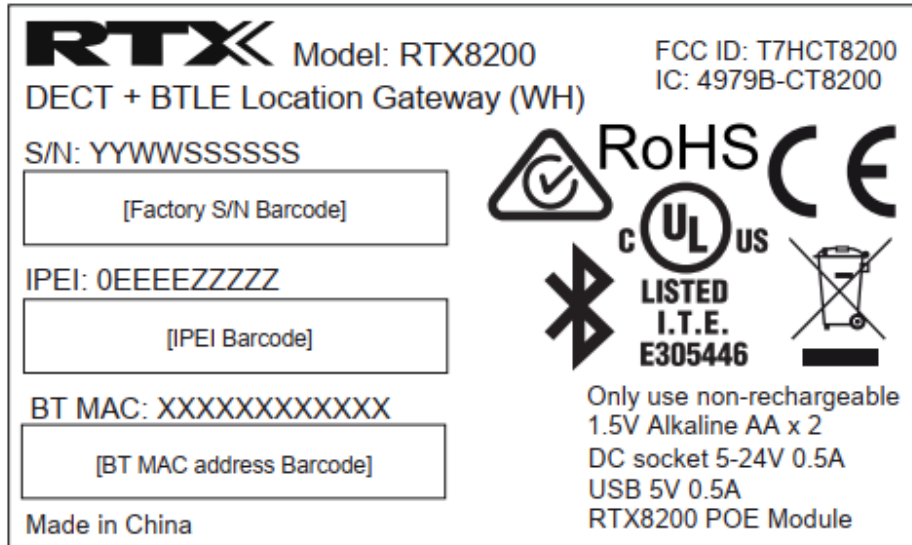

EXHIBIT A - FCC ID LABEL AND LOCATION

For model RTX8200 DECT + BTLE Location Gateway (WH):

FCC ID Label

FCC ID Label Location Information

The label shown shall be permanently affixed at a conspicuous location on the device and be readily visible to the user at the time purchase (Labeling requirements per 2.925)

For model RTX8200 DECT + BTLE Location Gateway EXT (WH):

FCC ID Label

FCC ID Label Location Information

The label shown shall be permanently affixed at a conspicuous location on the device and be readily visible to the user at the time purchase (Labeling requirements per 2.925)