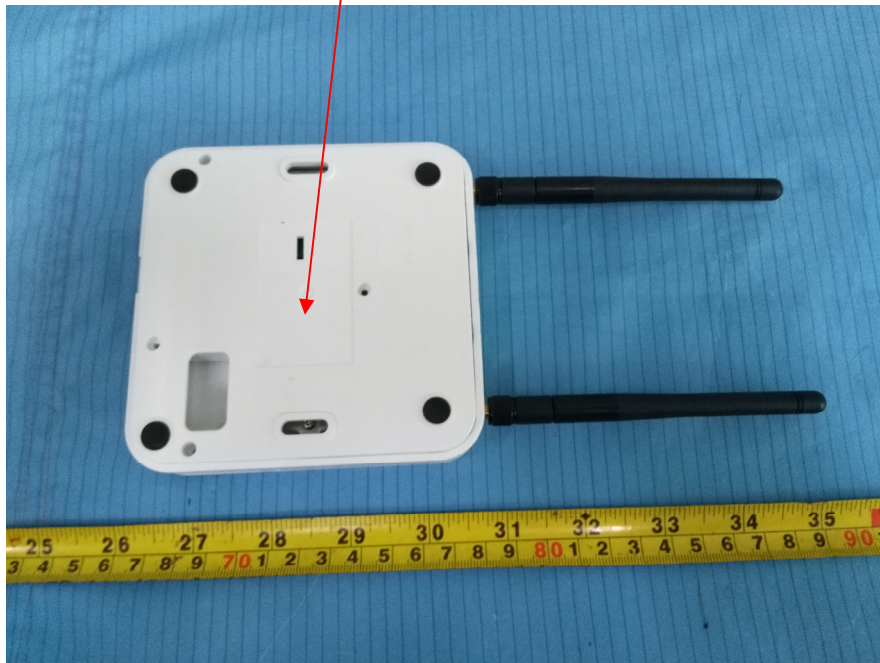

EXHIBIT A - FCC ID LABEL AND LOCATION

For model RTX8200 DECT + BTLE Location Gateway (WH):

FCC ID Label

FCC ID Label Location Information

The label shown shall be permanently affixed at a conspicuous location on the device and be readily visible to the user at the time purchase (Labeling requirements per 2.925)

For model RTX8200 DECT + BTLE Location Gateway EXT (WH):

FCC ID Label

FCC ID Label Location Information

The label shown shall be permanently affixed at a conspicuous location on the device and be readily visible to the user at the time purchase (Labeling requirements per 2.925)