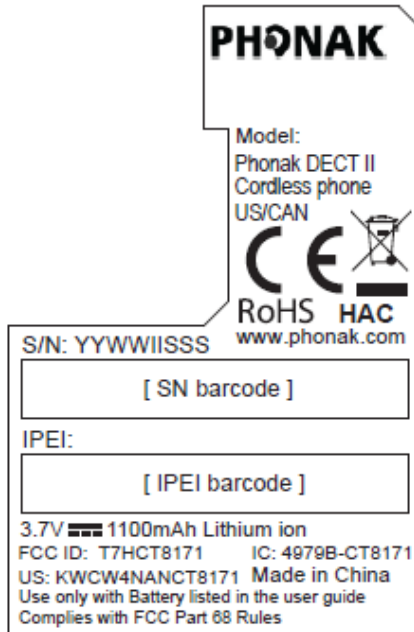

EXHIBIT A - FCC ID LABELING AND LOCATION

FCC ID Label

FCC ID Label Location

The label shown shall be permanently affixed at a conspicuous location on the device and be readily visible to the user at the time purchase (Labeling requirements per 2.925)