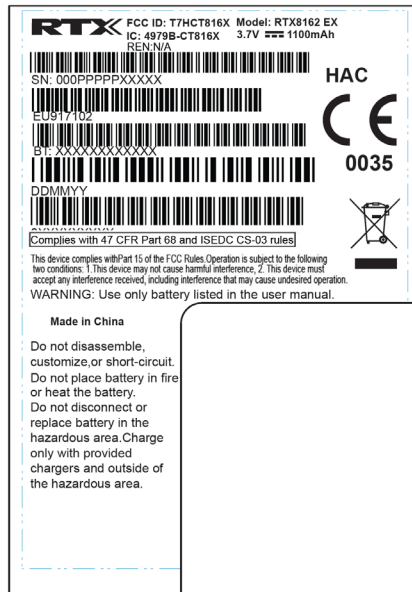

EXHIBIT A - FCC ID LABEL AND LOCATION

FCC ID Label

FCC ID Label Location Information

The label shown shall be permanently affixed at a conspicuous location on the device and be readily visible to the user at the time purchase (Labeling requirements per 2.925)