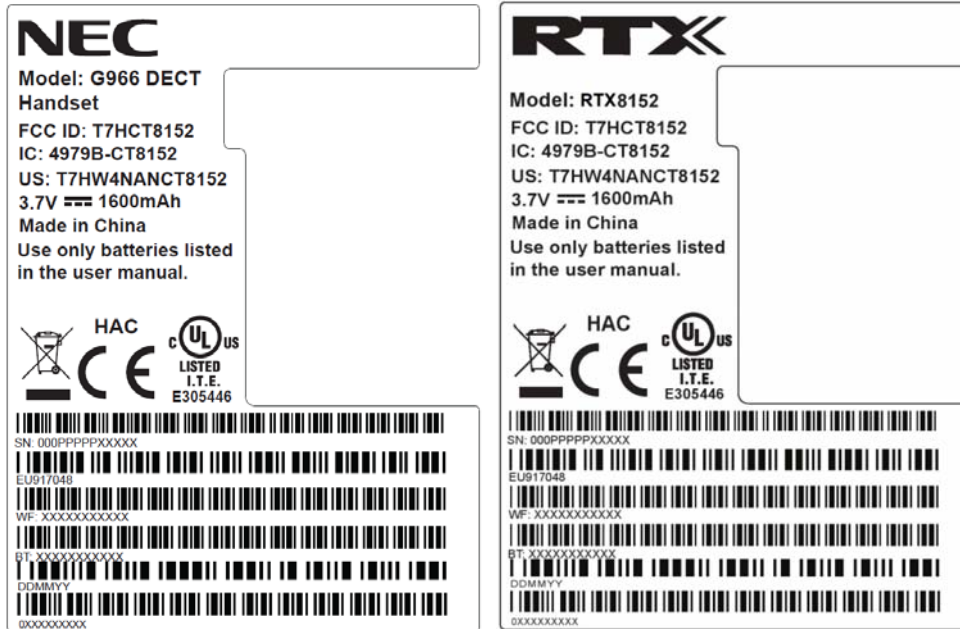

EXHIBIT A - FCC ID LABELING AND LOCATION

FCC ID Label

FCC ID Label Location

The label shown shall be permanently affixed at a conspicuous location on the device and be readily visible to the user at the time purchase (Labeling requirements per 2.925)