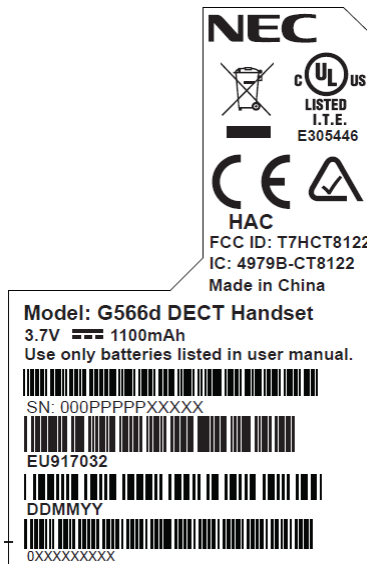

EXHIBIT A - FCC ID LABELING AND LOCATION

FCC ID Label

FCC ID Label Location

The label shown shall be permanently affixed at a conspicuous location on the device and be readily visible to the user at the time purchase (Labeling requirements per 2.925)