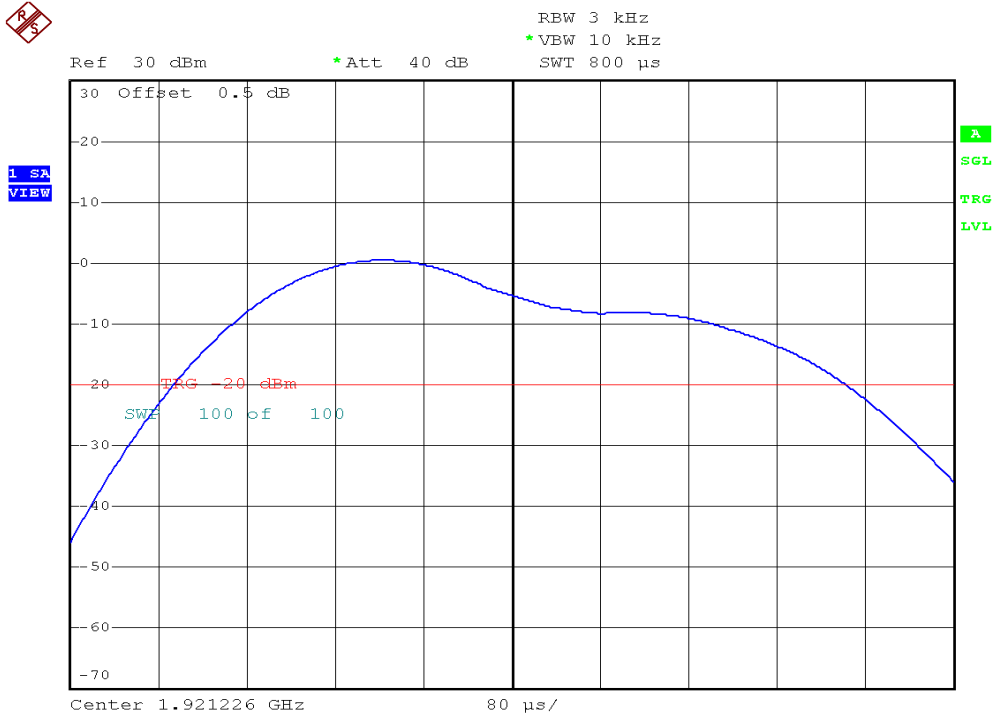

INTERTEK TESTING SERVICES

Power Spectral Density Plots

Plot 3A