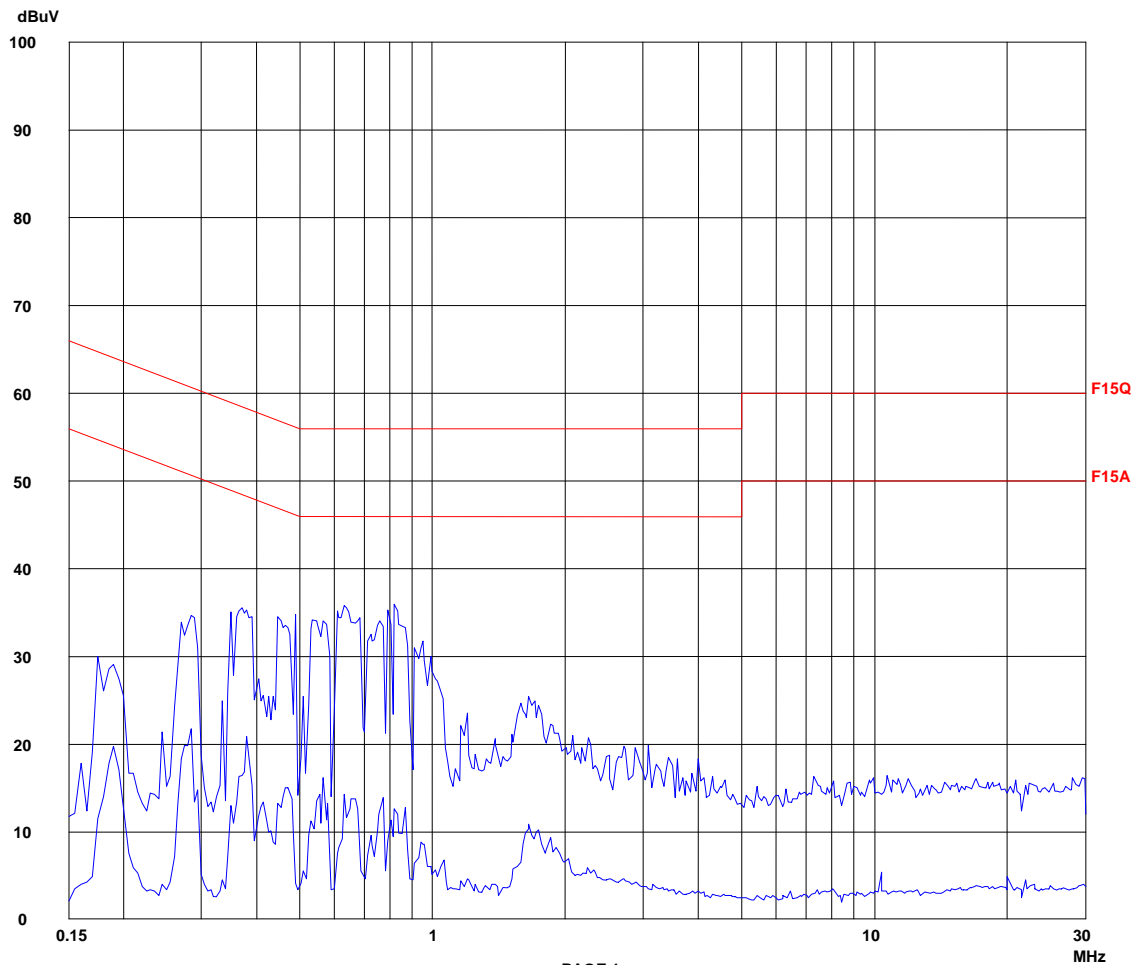

Report No.: HK08050624-1
Model: CT8030 DECT Handset - INT
Speakerphone with Charger Mode

Scan Settings (1 Range)

Frequencies			Receiver Settings					
Start	Stop	Step	IF BW	Detector	M-Time	Atten	Preamp	OpRge
150k	30M	5k	10k	PK+AV	10ms	AUTO	LN OFF	60dB

Final Measurement: x QP / + AV
Meas Time: 1 s
Subranges: 16
Acc Margin: 20dB

Transducer No.	Start	Stop	Name
2 1	9k	30M	EW0699
12	9k	30M	EW0090

Report No.: HK08050624-1
Model: CT8030 DECT Handset - INT
Speakerphone with Charger Mode

Scan Settings (1 Range)

```
|----- Frequencies -----||----- Receiver Settings -----|  
Start   Stop    Step  IF BW  Detector  M-Time  Atten  Preamp  OpRge  
150k    30M     5k    10k   PK+AV    10ms   AUTO  LN  OFF  60dB
```

Final Measurement Results:

no Results