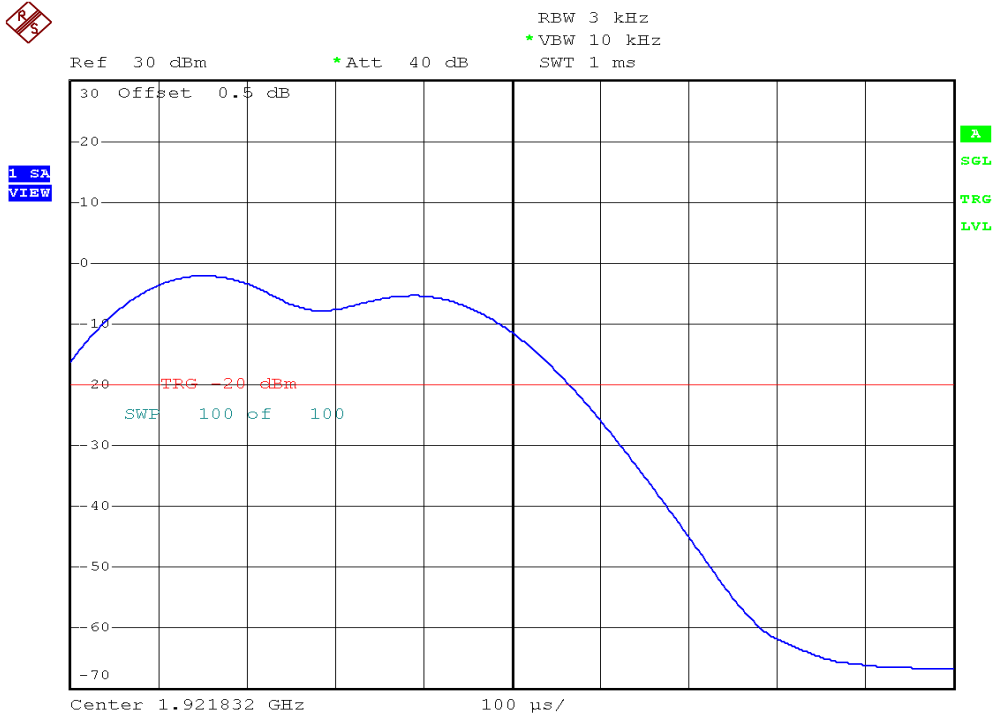

INTERTEK TESTING SERVICES

Power Spectral Density Plots

Plot 3A

Plot 3B