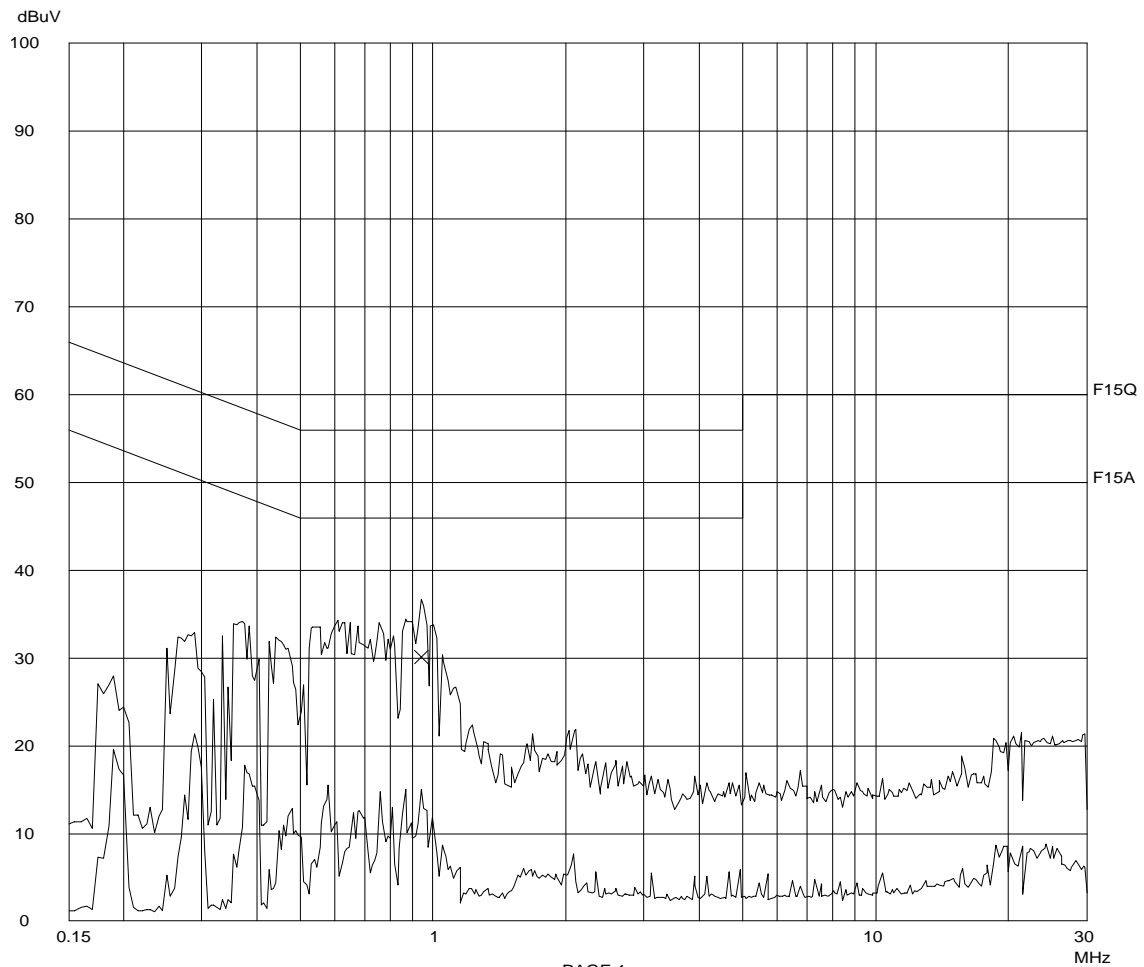

Report No.: 07122391  
Talk With Charging Mode  
(A Charger)

Report No.:07122391

Scan Settings (1 Range)

|----- Frequencies -----||----- Receiver Settings -----|

Start	Stop	Step	IF BW	Detector	M-Time	Atten	Preamp	OpRge
150k	30M	5k	10k	PK+AV	10ms	AUTO	LN OFF	60dB

Final Measurement: x QP / + AV

Meas Time: 1 s

Subranges: 16

Acc Margin: 20dB

Transducer No.	Start	Stop	Name
2	1 9k	30M	EW0700
12	9k	30M	EW0090

Ctrl No.: N/A

Report No.: 07122391  
Talk With Charging Mode  
(A Charger)

Report No.:07122391

Scan Settings (1 Range)

Frequencies			Receiver Settings					
Start	Stop	Step	IF BW	Detector	M-Time	Atten	Preamp	OpRge
150k	30M	5k	10k	PK+AV	10ms	AUTO	LN OFF	60dB

Final Measurement Results: