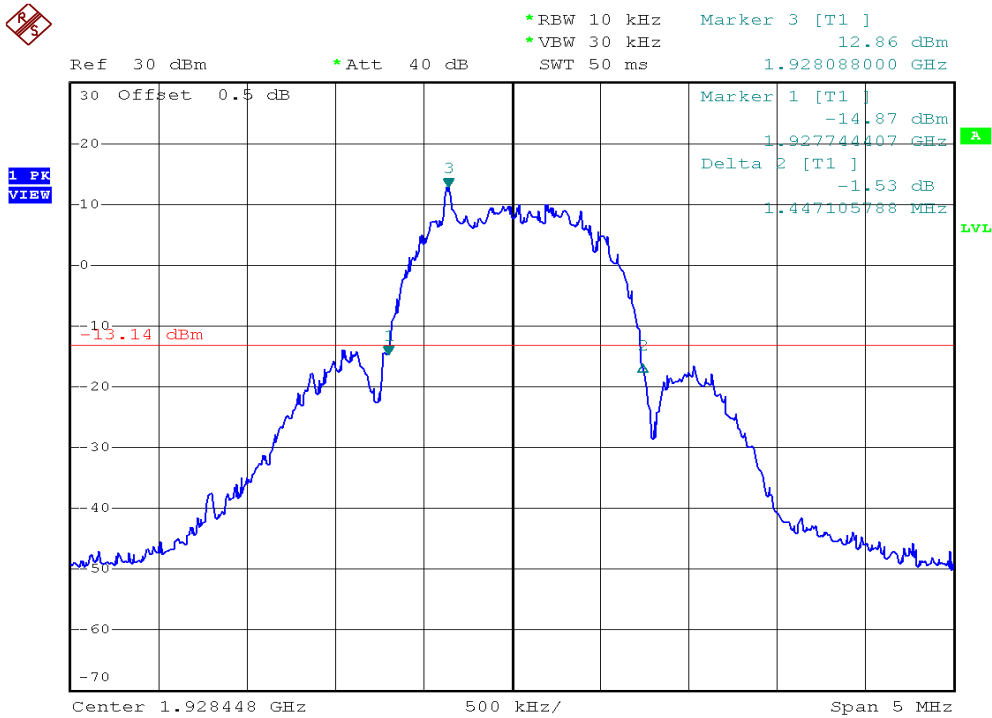

INTERTEK TESTING SERVICES

26dB Emission Bandwidth Plots

Plot 1A

Plot 1B

INTERTEK TESTING SERVICES

26dB Emission Bandwidth Plots

Plot 1C

Plot 1D

INTERTEK TESTING SERVICES

26dB Emission Bandwidth Plots

Plot 1E

Plot 1F