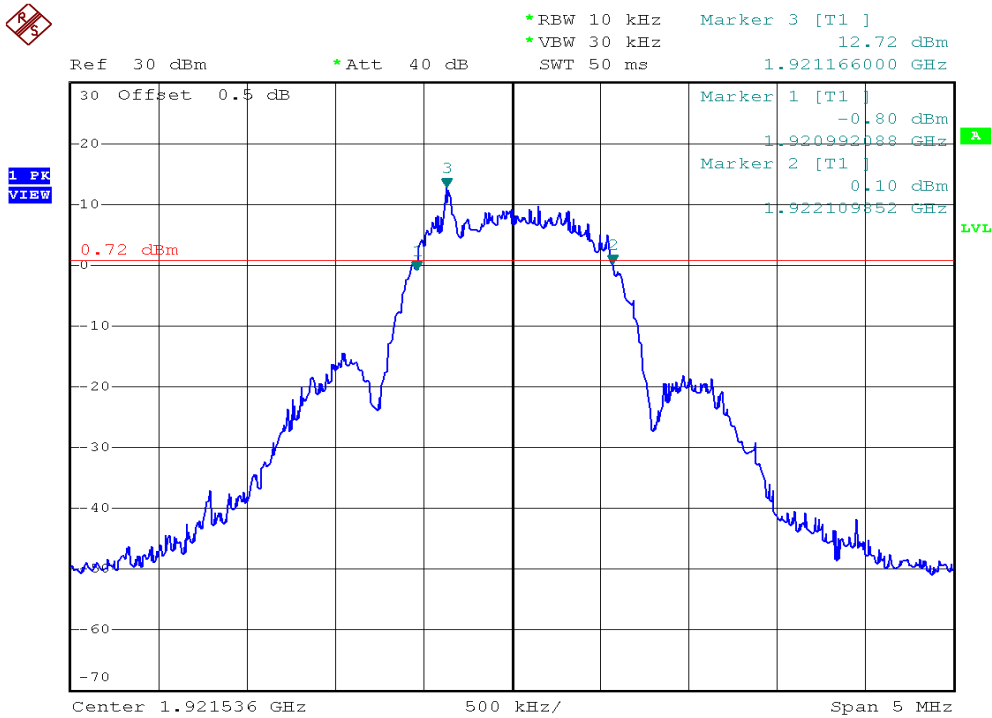

INTERTEK TESTING SERVICES

26dB Emission Bandwidth Plots

Plot 1A

Plot 1B

INTERTEK TESTING SERVICES

26dB Emission Bandwidth Plots

Plot 1C

Plot 1D

INTERTEK TESTING SERVICES

26dB Emission Bandwidth Plots

Plot 1E

Plot 1F