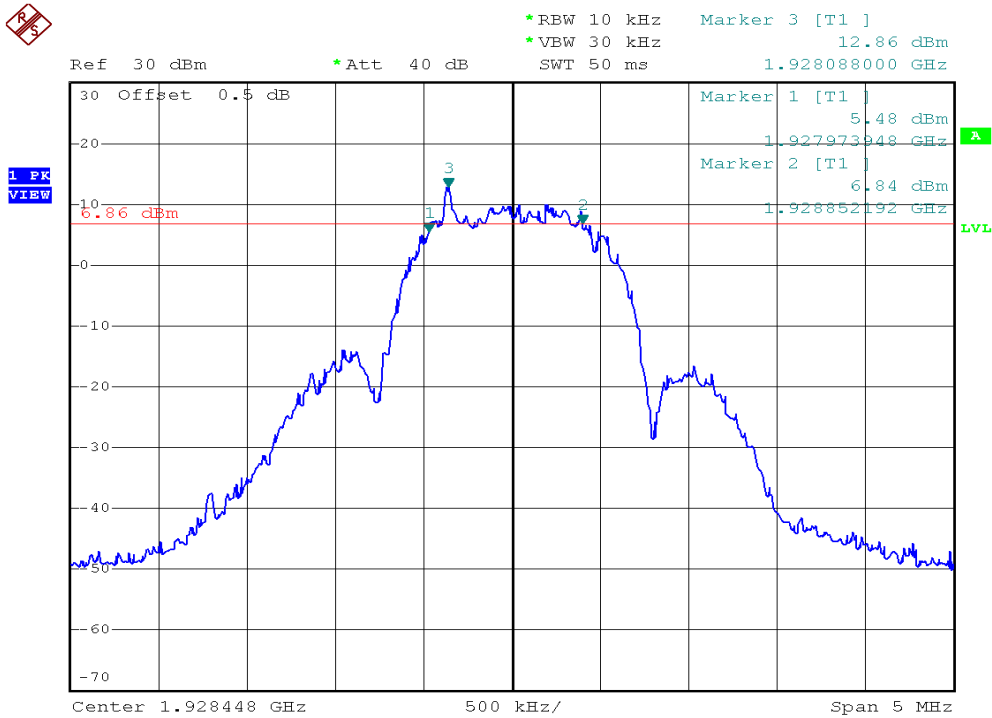

INTERTEK TESTING SERVICES

26dB Emission Bandwidth Plots

Plot 1A

Plot 1B

INTERTEK TESTING SERVICES

26dB Emission Bandwidth Plots

Plot 1C

Plot 1D

INTERTEK TESTING SERVICES

26dB Emission Bandwidth Plots

Plot 1E

Plot 1F