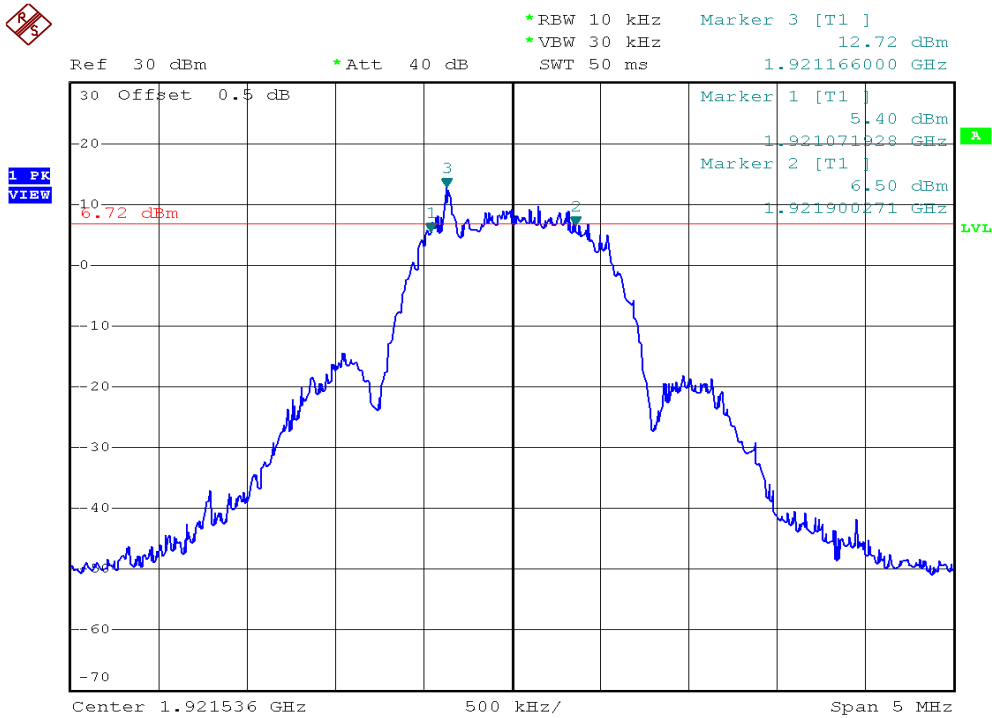

INTERTEK TESTING SERVICES

26dB Emission Bandwidth Plots

Plot 1A

Plot 1B

INTERTEK TESTING SERVICES

26dB Emission Bandwidth Plots

Plot 1C

Plot 1D

INTERTEK TESTING SERVICES

26dB Emission Bandwidth Plots

Plot 1E

Plot 1F