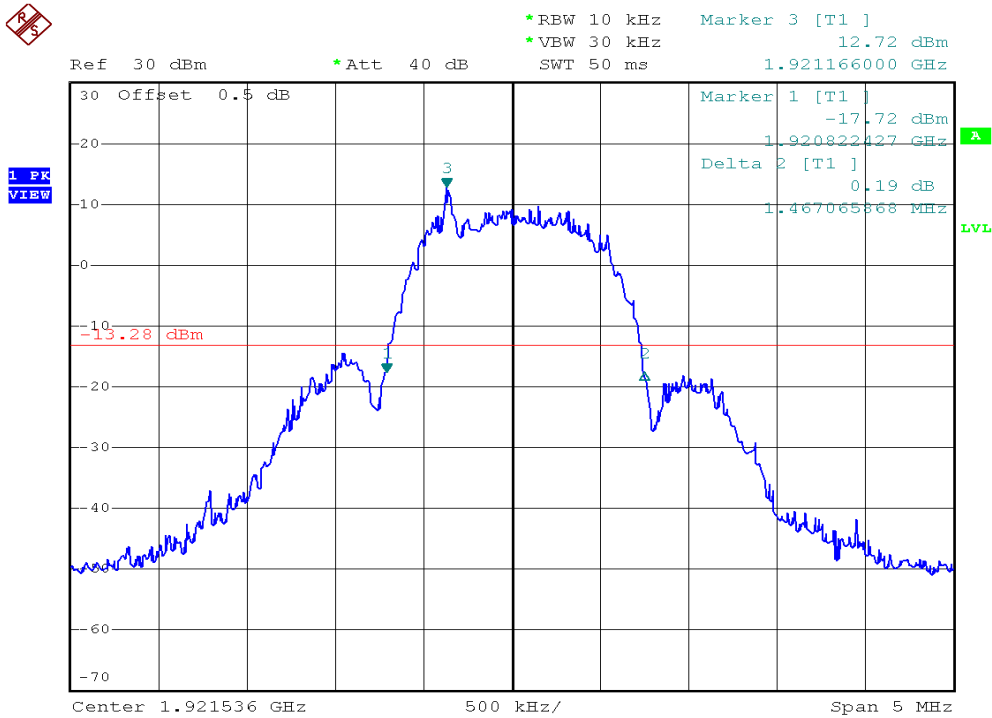

INTERTEK TESTING SERVICES

26dB Emission Bandwidth Plots

Plot 1A

Plot 1B

INTERTEK TESTING SERVICES

26dB Emission Bandwidth Plots

Plot 1C

Plot 1D

INTERTEK TESTING SERVICES

26dB Emission Bandwidth Plots

Plot 1E

Plot 1F