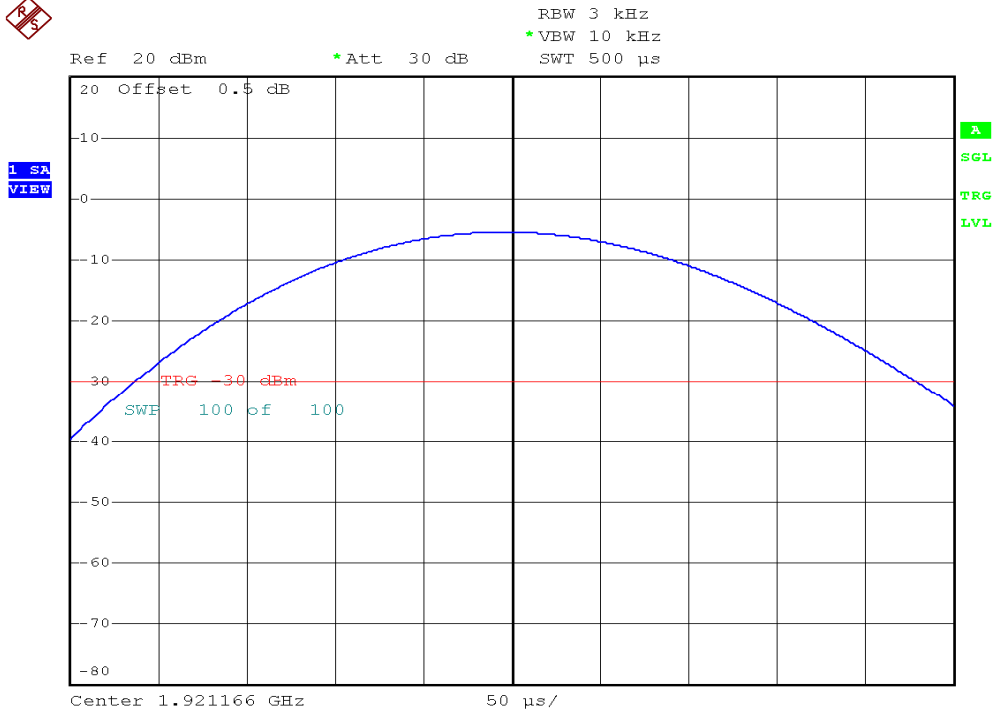

INTERTEK TESTING SERVICES

Power Spectral Density Plots

Base unit, Lowest channel, Dummy carrier