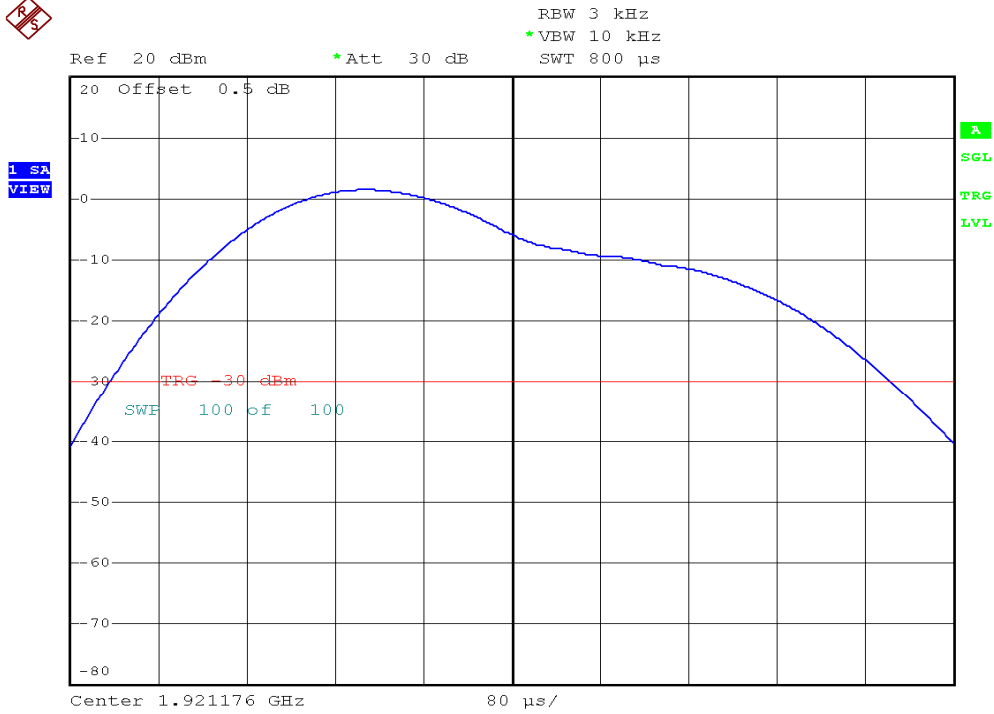

## Power Spectral Density Plots

### Base unit, Lowest channel, Traffic carrier